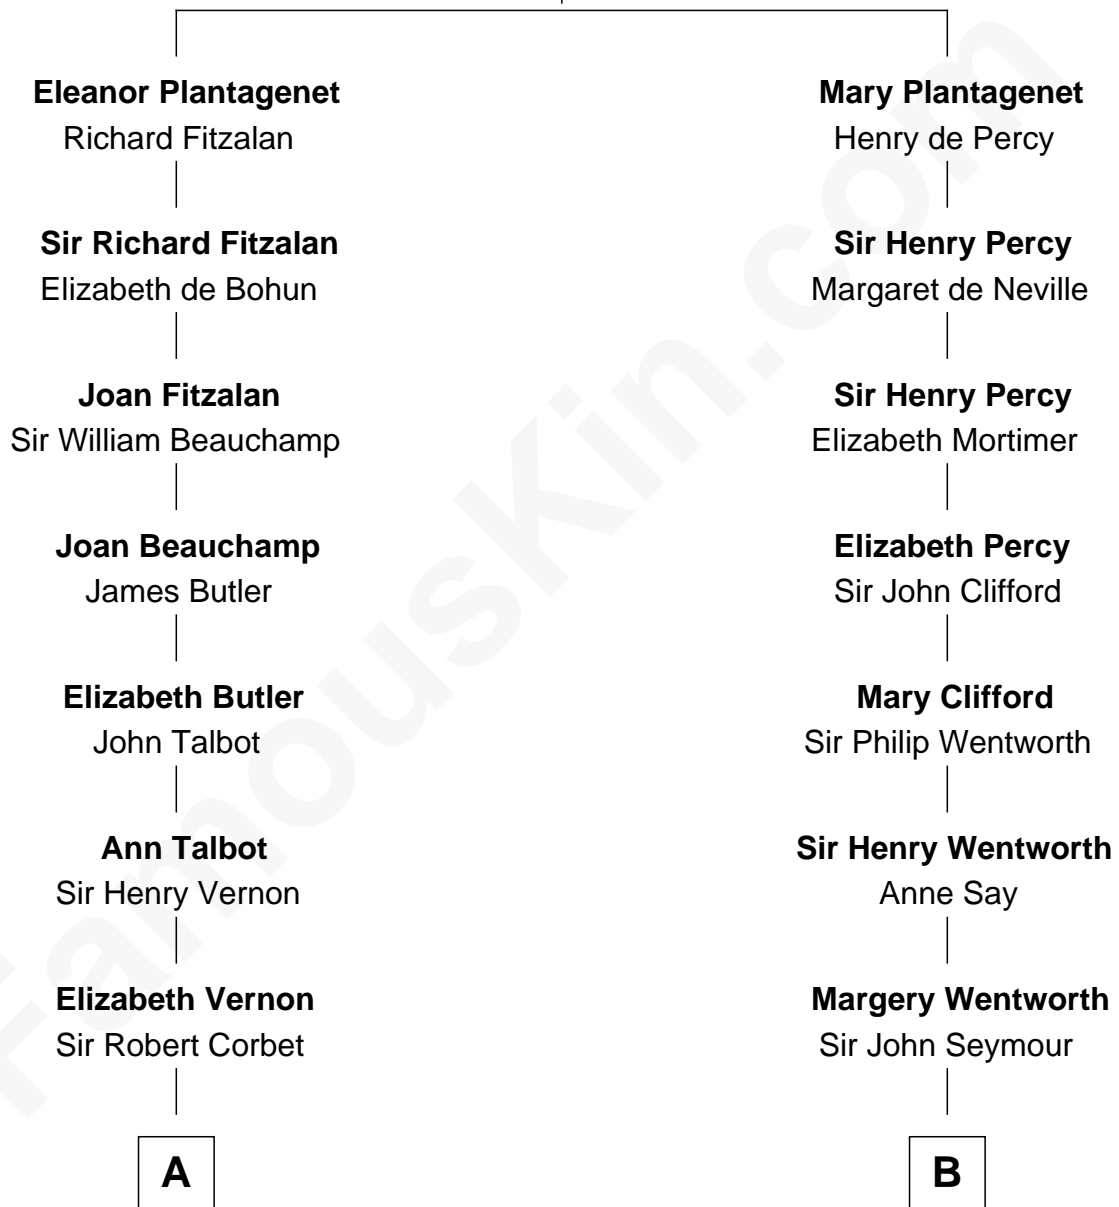

FamousKin.com Relationship Chart of

Robert Abell

(c1605 - 1663) *Great Migration Immigrant 1630*

11th cousin 2 times removed of

Caesar Rodney

Signer of the Declaration of Independence

Henry Plantagenet
Maud de Chaworth

A

Dorothy Corbet
Sir Richard Mainwaring

Sir Arthur Mainwaring
Margaret Mainwaring

Mary Mainwaring
Richard Cotton

Frances Cotton
George Abell

Robert Abell
Great Migration Immigrant 1630

B

Sir Henry Seymour
Barbara Morgan

Jane Seymour
Sir John Rodney

William Rodney
Alice Caesar

William Rodney
Rachel - - - - -

Capt. William Rodney
Sarah Jones

Caesar Rodney
Elizabeth Crawford

Caesar Rodney
Signer of Declaration of Independence