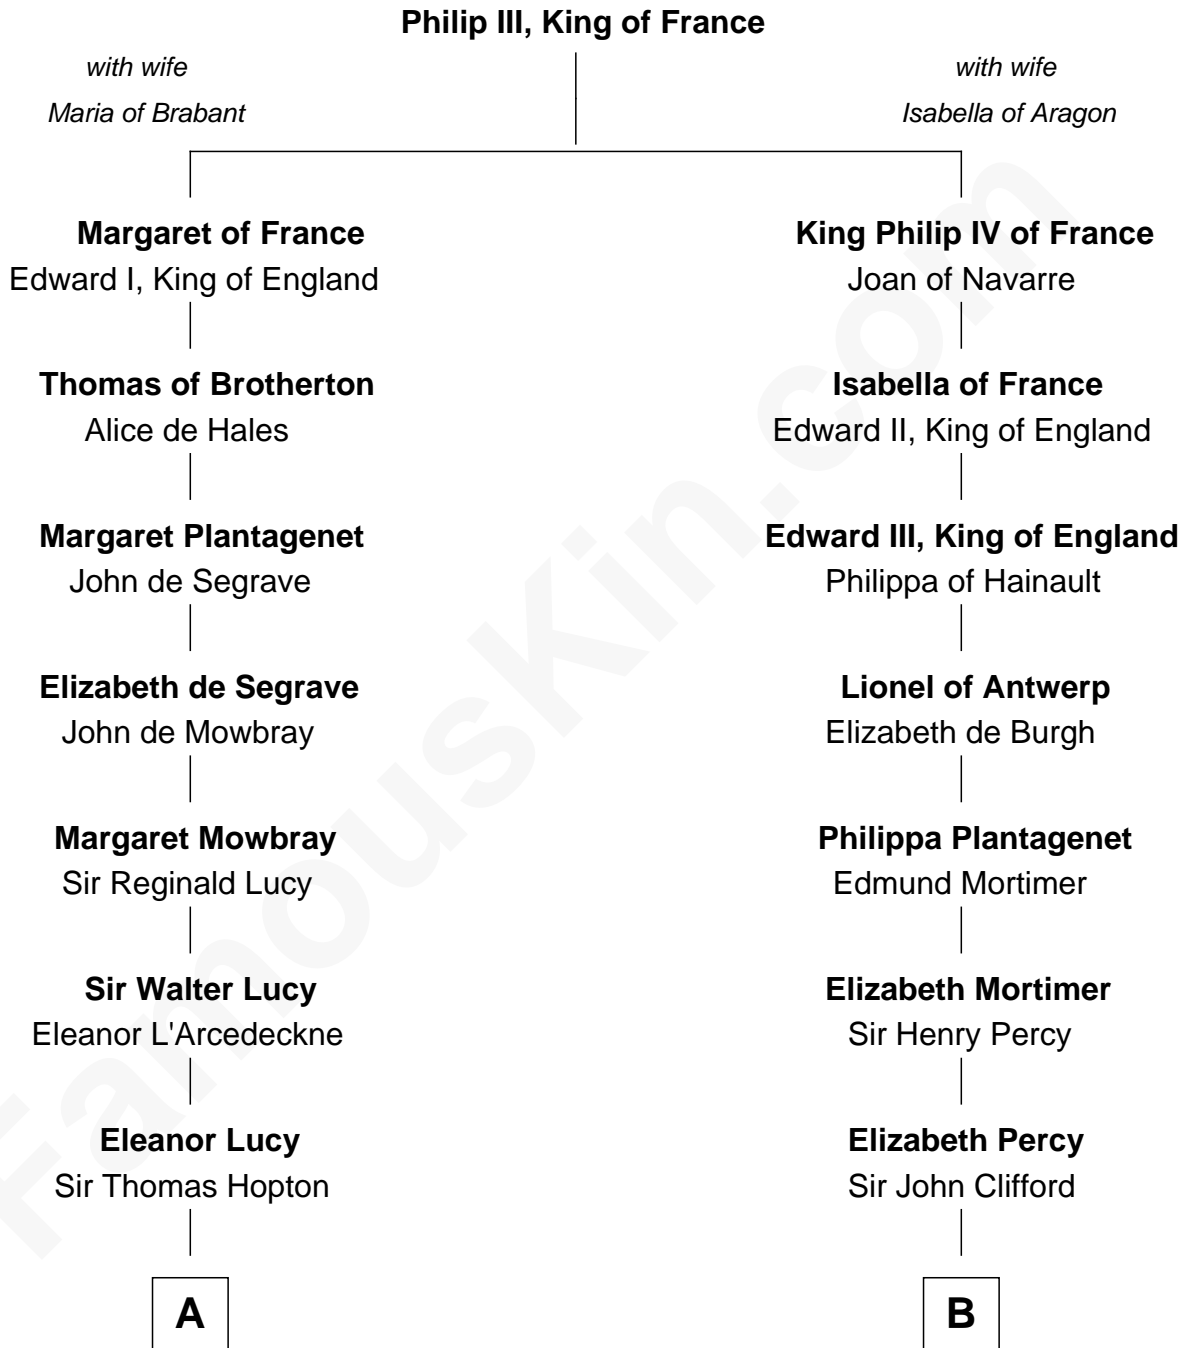

FamousKin.com

Relationship Chart of

Robert Abell

(c1605 - 1663) Great Migration Immigrant 1630

14th cousin 2 times removed of

Caesar Rodney

Signer of the Declaration of Independence

A

Elizabeth Hopton

Sir Roger Corbet

Sir Richard Corbet

Elizabeth Devereux

Sir Robert Corbet

Elizabeth Vernon

Dorothy Corbet

Sir Richard Mainwaring

Sir Arthur Mainwaring

Margaret Mainwaring

Mary Mainwaring

Richard Cotton

Frances Cotton

George Abell

Robert Abell

Great Migration Immigrant 1630