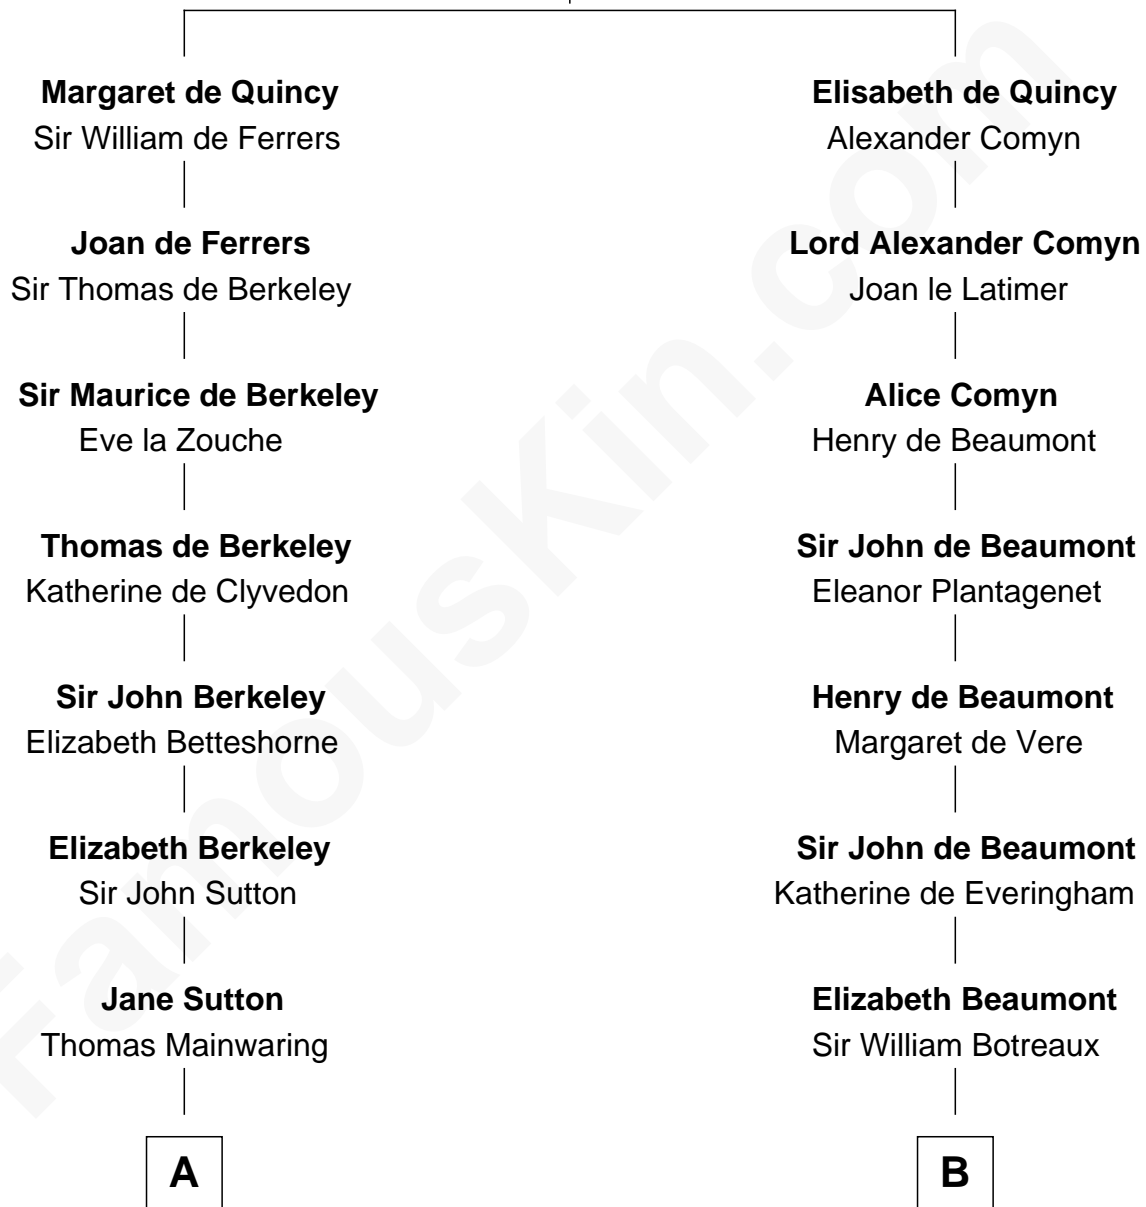

## Relationship Chart of

### Robert Abell

(c1605 - 1663) Great Migration Immigrant 1630

11th cousin 10 times removed of

### Sir Charles Tupper

6th Prime Minister of Canada

**Sir Roger de Quincy**  
Helen of Galloway

C

**William Bassett**

Abigail Bourne

**Mary Bassett**

Eliakim Tupper