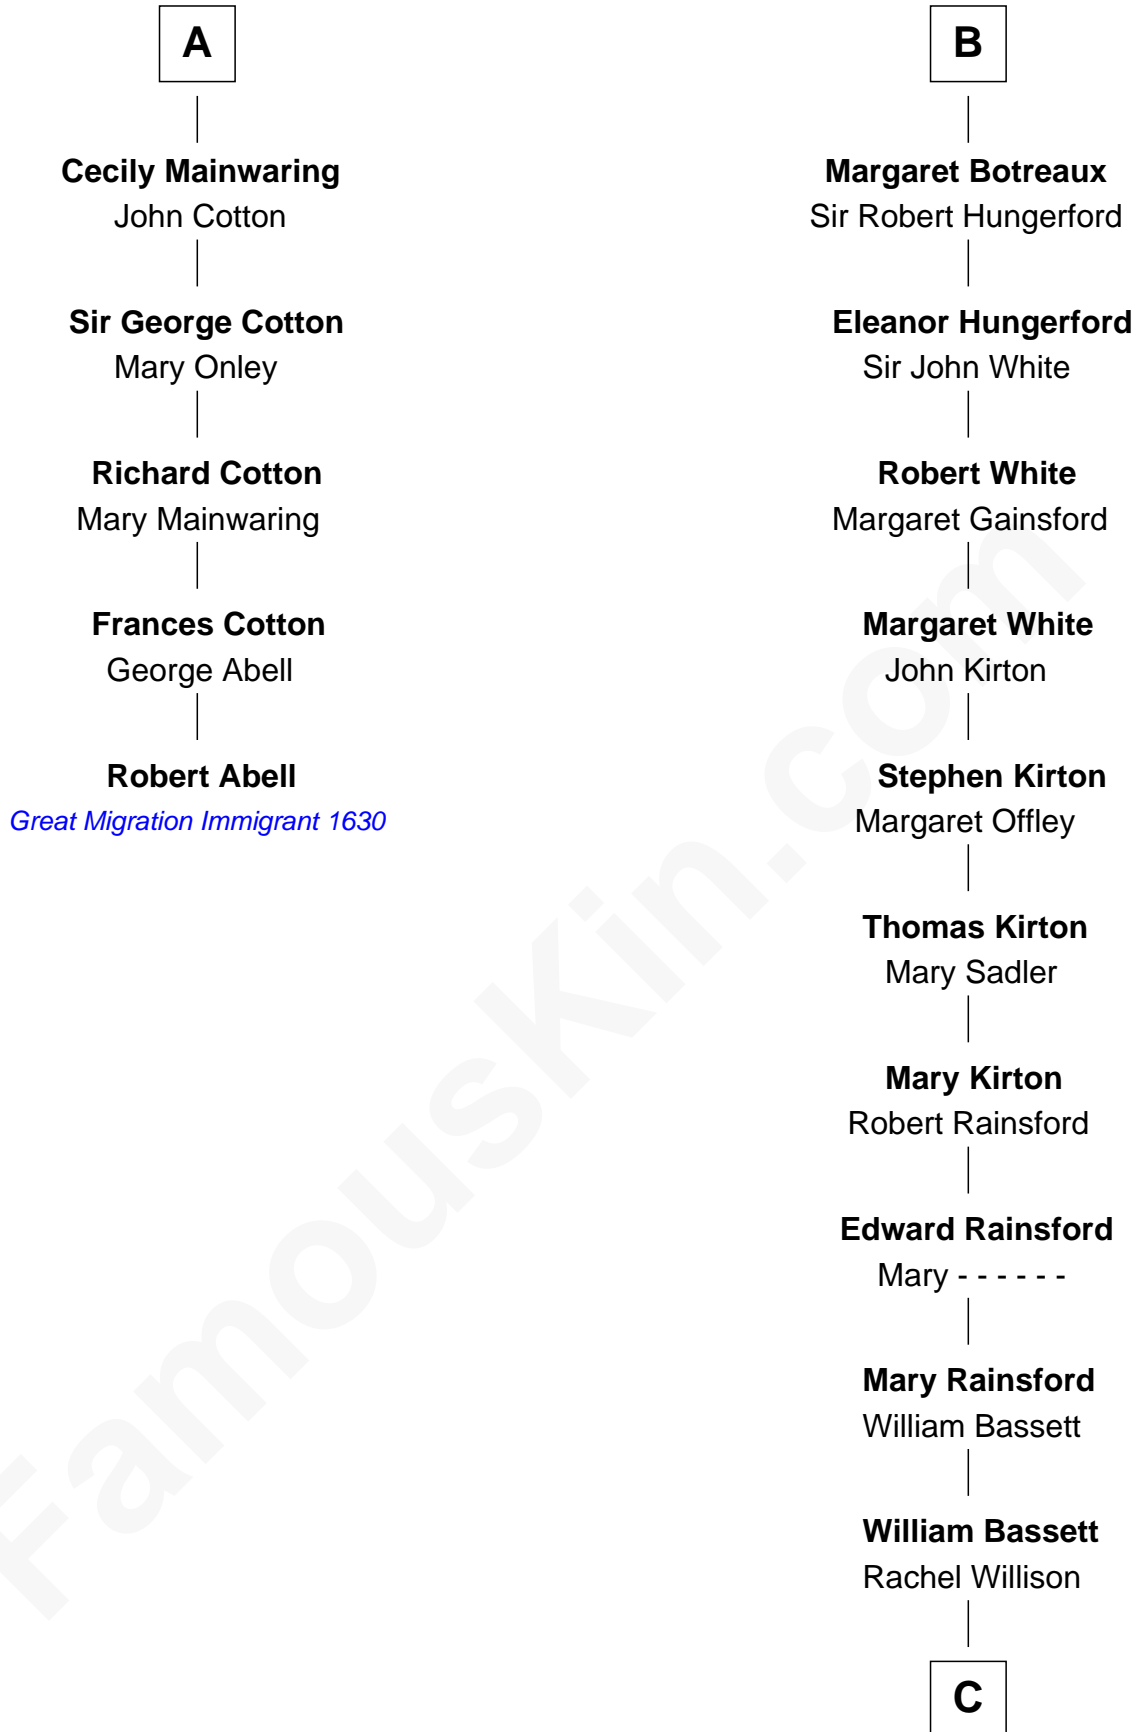

## Relationship Chart of

### Robert Abell

(c1605 - 1663) Great Migration Immigrant 1630

11th cousin 10 times removed of

### Sir Charles Tupper

6th Prime Minister of Canada

**Sir Roger de Quincy**  
Helen of Galloway

C

**William Bassett**

Abigail Bourne

**Mary Bassett**

Eliakim Tupper