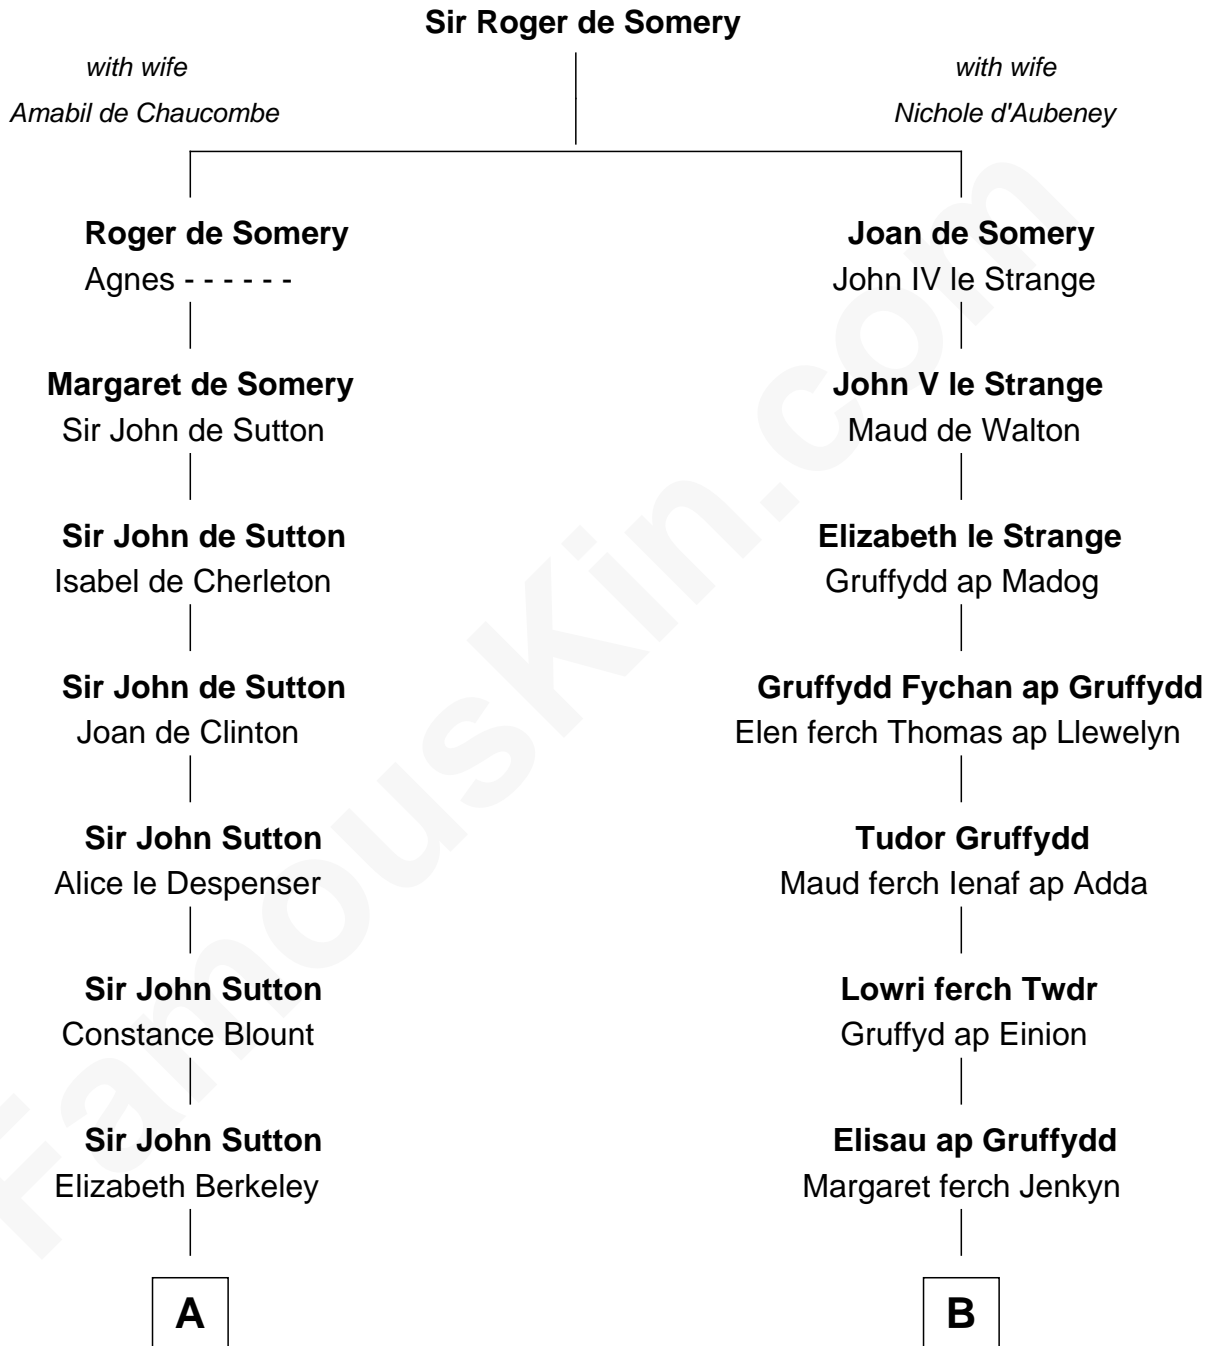

FamousKin.com Relationship Chart of

Robert Abell

(c1605 - 1663) *Great Migration Immigrant 1630*

12th cousin of

Elihu Yale

Benefactor and Namesake of Yale College

A

Jane Sutton
Thomas Mainwaring

Cecily Mainwaring
John Cotton

Sir George Cotton
Mary Onley

Richard Cotton
Mary Mainwaring

Frances Cotton
George Abell

Robert Abell

Great Migration Immigrant 1630

B

David Lloyd
Gwenhwyfar Lloyd