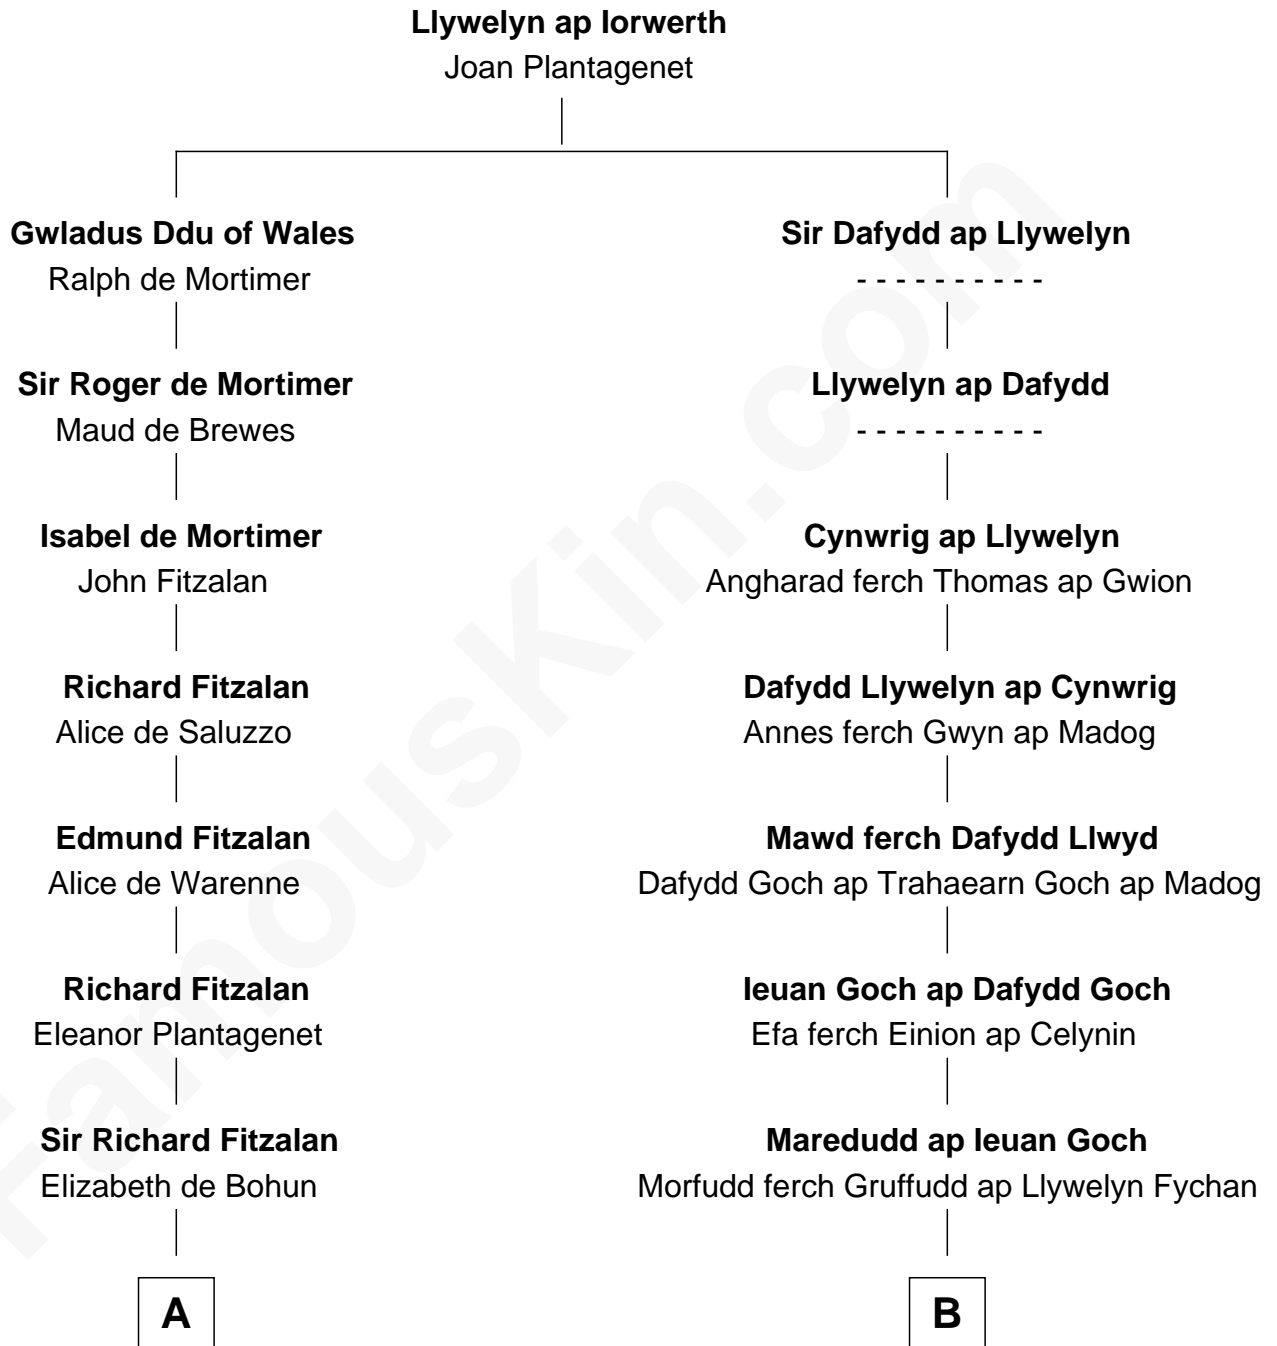

FamousKin.com Relationship Chart of

Robert Abell

(c1605 - 1663) Great Migration Immigrant 1630

16th cousin of

Elihu Yale

Benefactor and Namesake of Yale College

A

Joan Fitzalan
Sir William Beauchamp

Joan Beauchamp
James Butler

Elizabeth Butler
John Talbot

Ann Talbot
Sir Henry Vernon

Elizabeth Vernon
Sir Robert Corbet

Dorothy Corbet
Sir Richard Mainwaring

Sir Arthur Mainwaring
Margaret Mainwaring

Mary Mainwaring
Richard Cotton

Frances Cotton
George Abell

Robert Abell

Great Migration Immigrant 1630

B

Lleucu ferch Maredudd
Gruffudd ap Cynwrig ap Bleddyn Llwyd

Dafydd Llwyd ap Gruffudd
Gwen ferch Gruffudd Goch ap Ieuan

Dyddgu ferch Dafydd Llwyd
Llywelyn ap Gruffudd Llwyd ap Robin