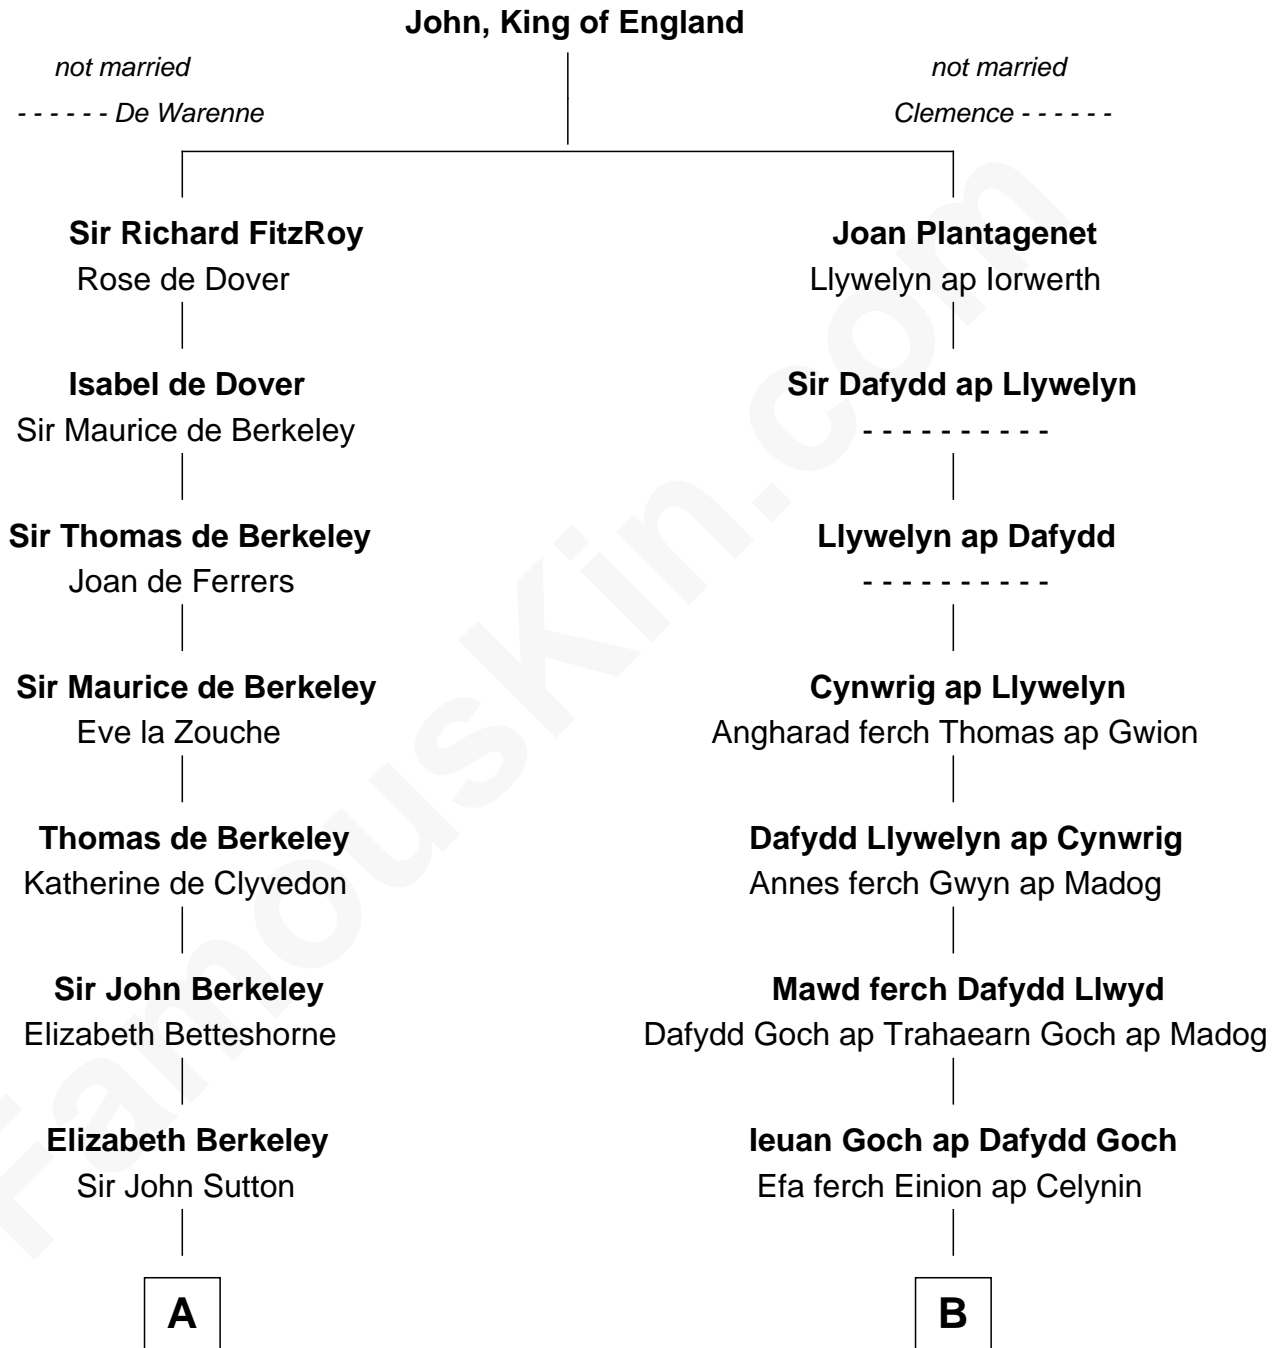

FamousKin.com Relationship Chart of

Robert Abell

(c1605 - 1663) Great Migration Immigrant 1630

12th cousin 5 times removed of

Elihu Yale

Benefactor and Namesake of Yale College

A

Jane Sutton
Thomas Mainwaring

Cecily Mainwaring
John Cotton

Sir George Cotton
Mary Onley

Richard Cotton
Mary Mainwaring

Frances Cotton
George Abell

Robert Abell
Great Migration Immigrant 1630

B

Maredudd ap Ieuan Goch
Morfudd ferch Gruffudd ap Llywelyn Fychan

Lleucu ferch Maredudd
Gruffudd ap Cynwrig ap Bleddyn Llwyd

Dafydd Llwyd ap Gruffudd
Gwen ferch Gruffudd Goch ap Ieuan

Dyddgu ferch Dafydd Llwyd
Llywelyn ap Gruffudd Llwyd ap Robin

Maredudd Llwyd ap Llywelyn
Jonet ferch Gwilym ap Llywelyn Llwyd