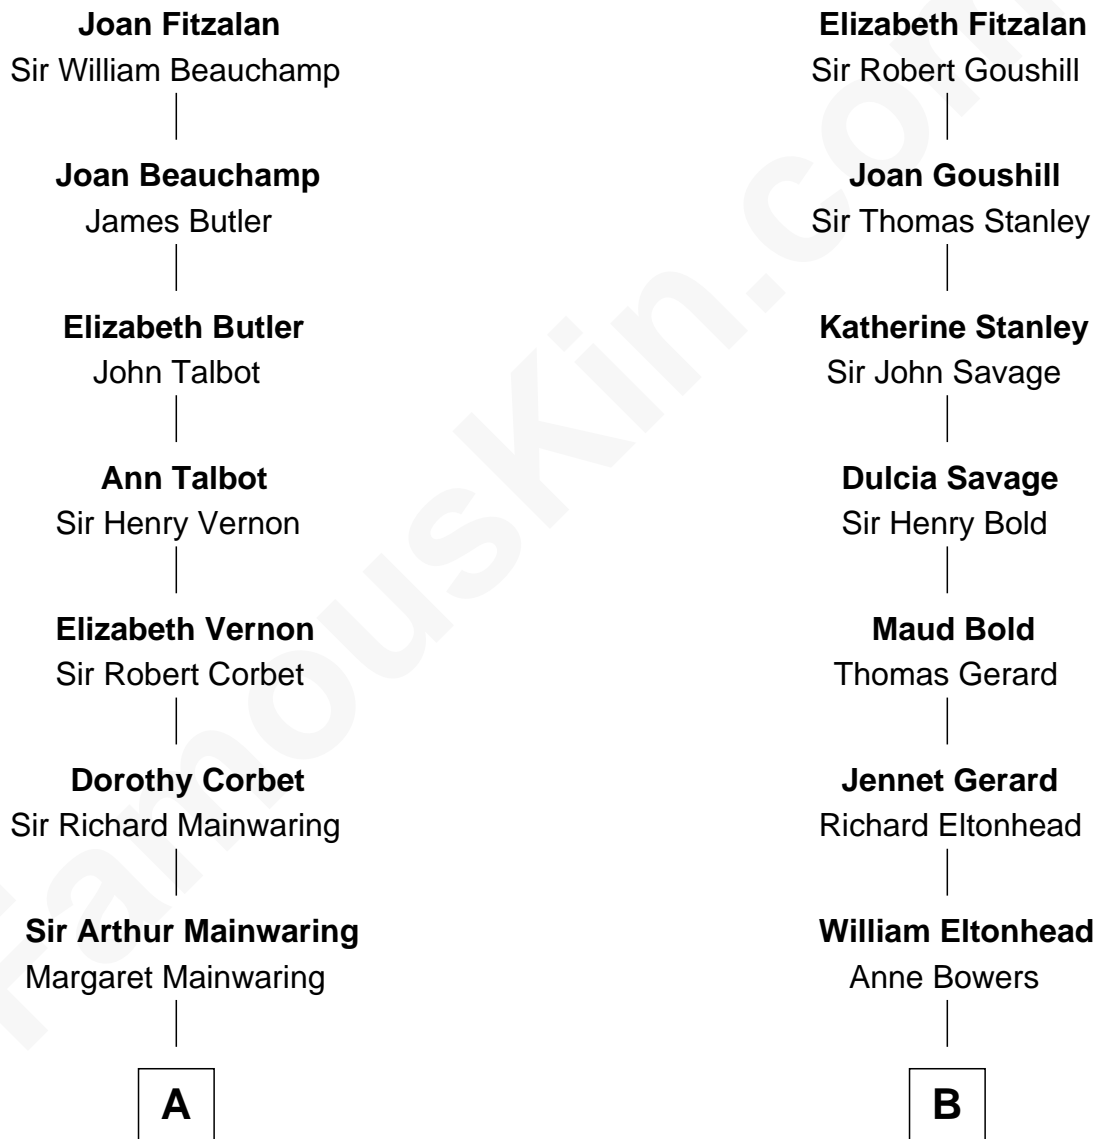

# FamousKin.com Relationship Chart of

**Robert Abell**

(c1605 - 1663) Great Migration Immigrant 1630

9th cousin 12 times removed of

**Brad Pitt**

Movie Actor

**Sir Richard Fitzalan**

Elizabeth de Bohun

**C**

**Ida Mae Isbell**

Henry Thomas Williams

**Etta Coleman Williams**

Emery A. Hillhouse

**Hal Knox Hillhouse**

Clara Mae Bell

**Jane Etta Hillhouse**