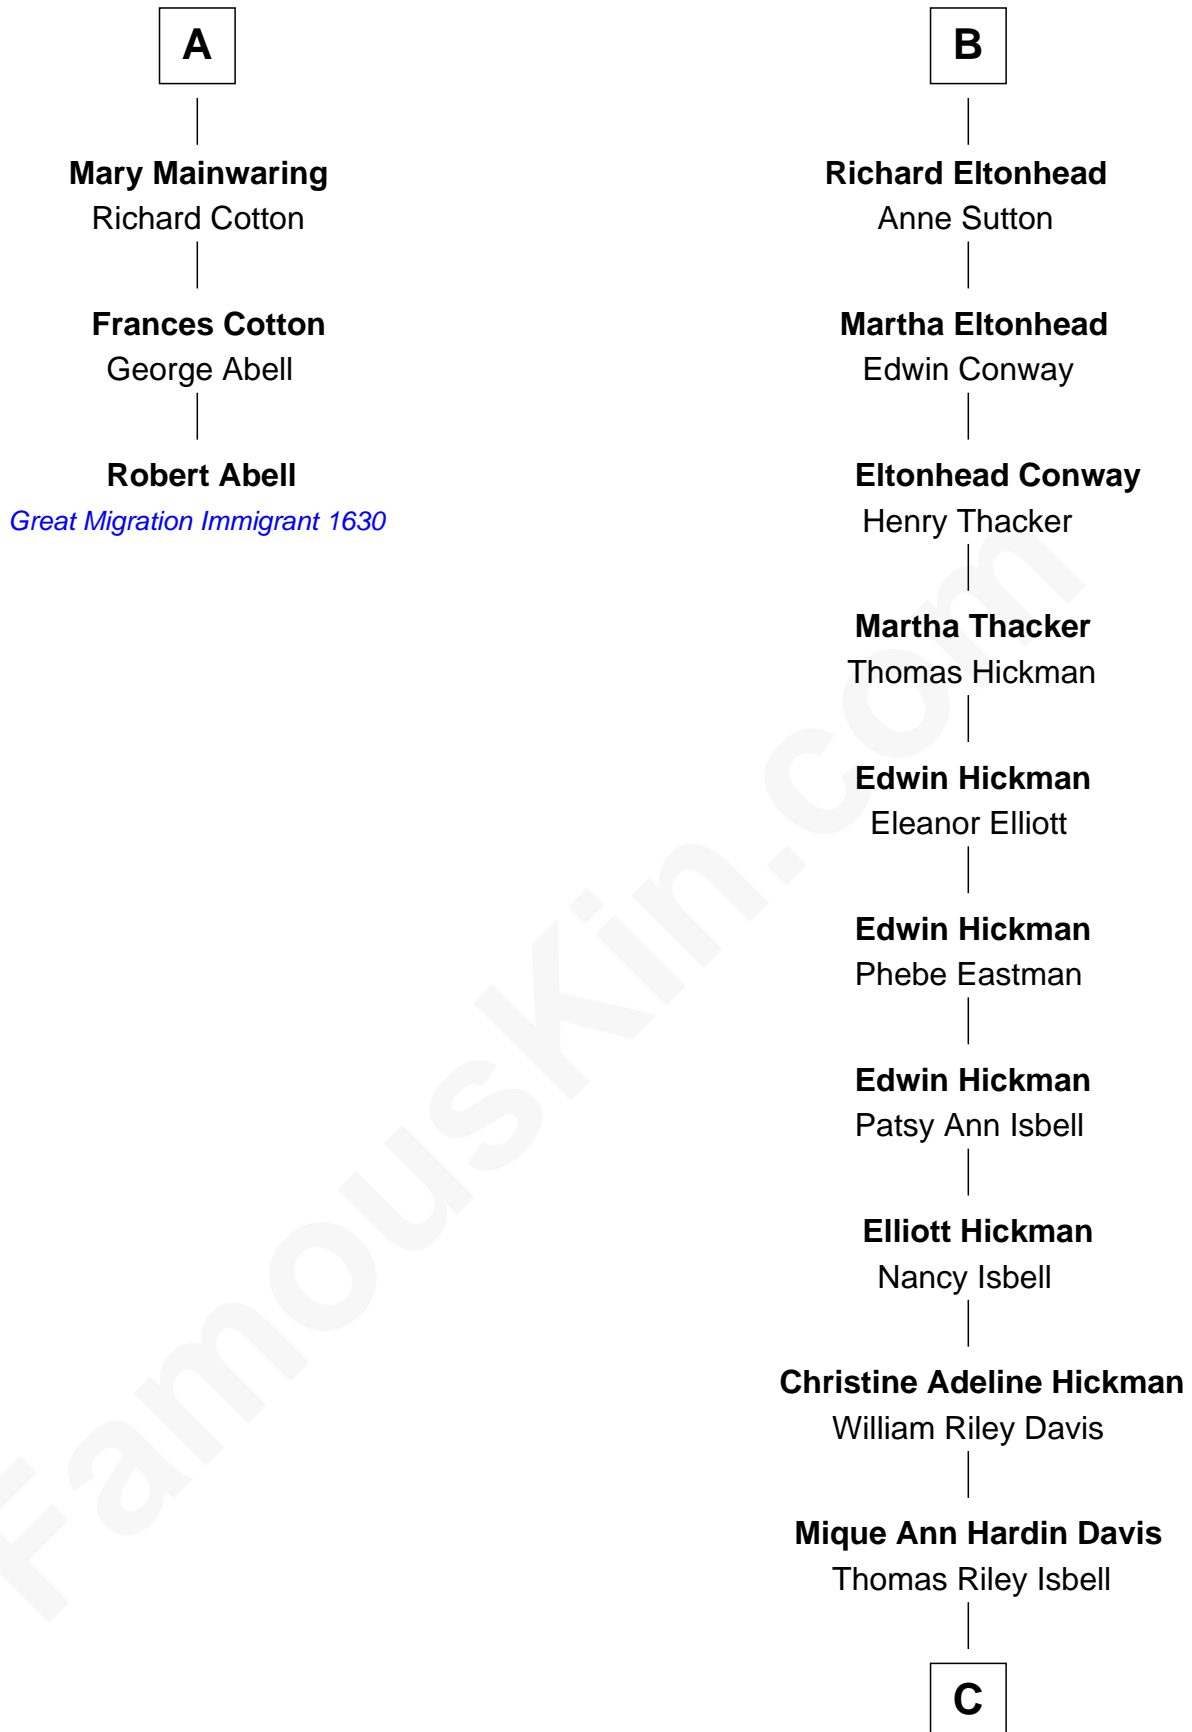

# FamousKin.com Relationship Chart of

**Robert Abell**

(c1605 - 1663) Great Migration Immigrant 1630

9th cousin 12 times removed of

**Brad Pitt**

Movie Actor

**Sir Richard Fitzalan**

Elizabeth de Bohun

**C**

**Ida Mae Isbell**

Henry Thomas Williams

**Etta Coleman Williams**

Emery A. Hillhouse

**Hal Knox Hillhouse**

Clara Mae Bell

**Jane Etta Hillhouse**