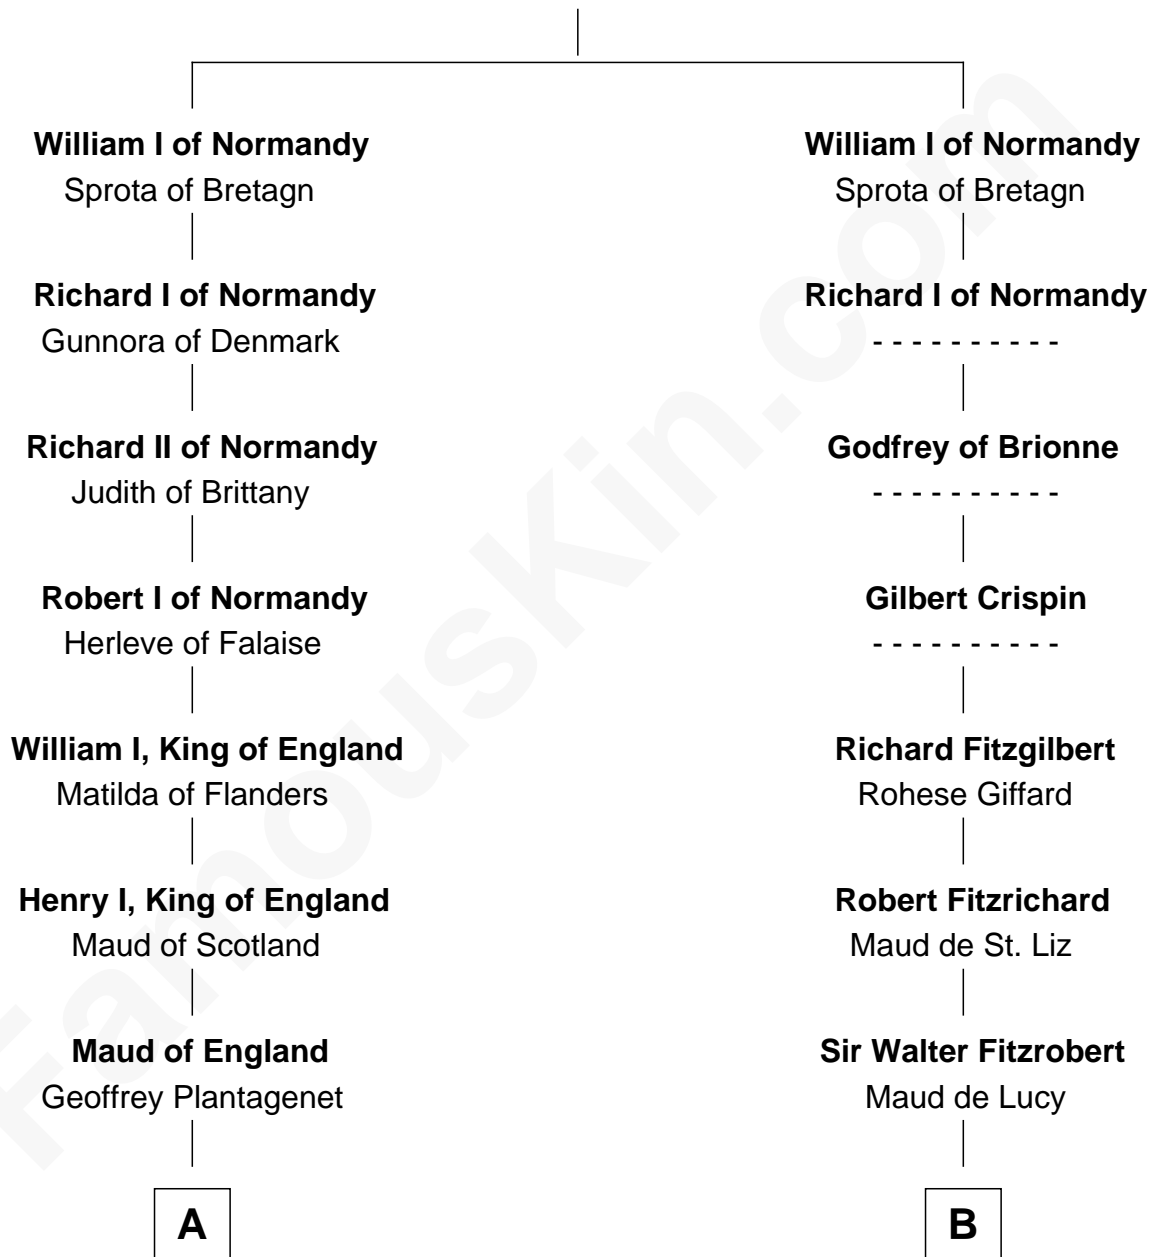

# FamousKin.com Relationship Chart of

**Robert Abell**

(c1605 - 1663) *Great Migration Immigrant 1630*

21st cousin of

**Mary Lawrence**

(c1625 - 1715) *Planter passenger 1635*

## Rollo of Normandy

Poppa of Bayeux

**C**

**Cecily Mainwaring**

John Cotton

**Sir George Cotton**

Mary Onley

**Richard Cotton**

Mary Mainwaring

**Frances Cotton**

George Abell

**Robert Abell**

*Great Migration Immigrant 1630*

**D**

**Joan Knighton**

Charles Bull

**Richard Bull**

Alice Hunt

**Elizabeth Bull**

John Lawrence

**Thomas Lawrence**

Joanna Antrobus

**Mary Lawrence**

*Planter passenger 1635*