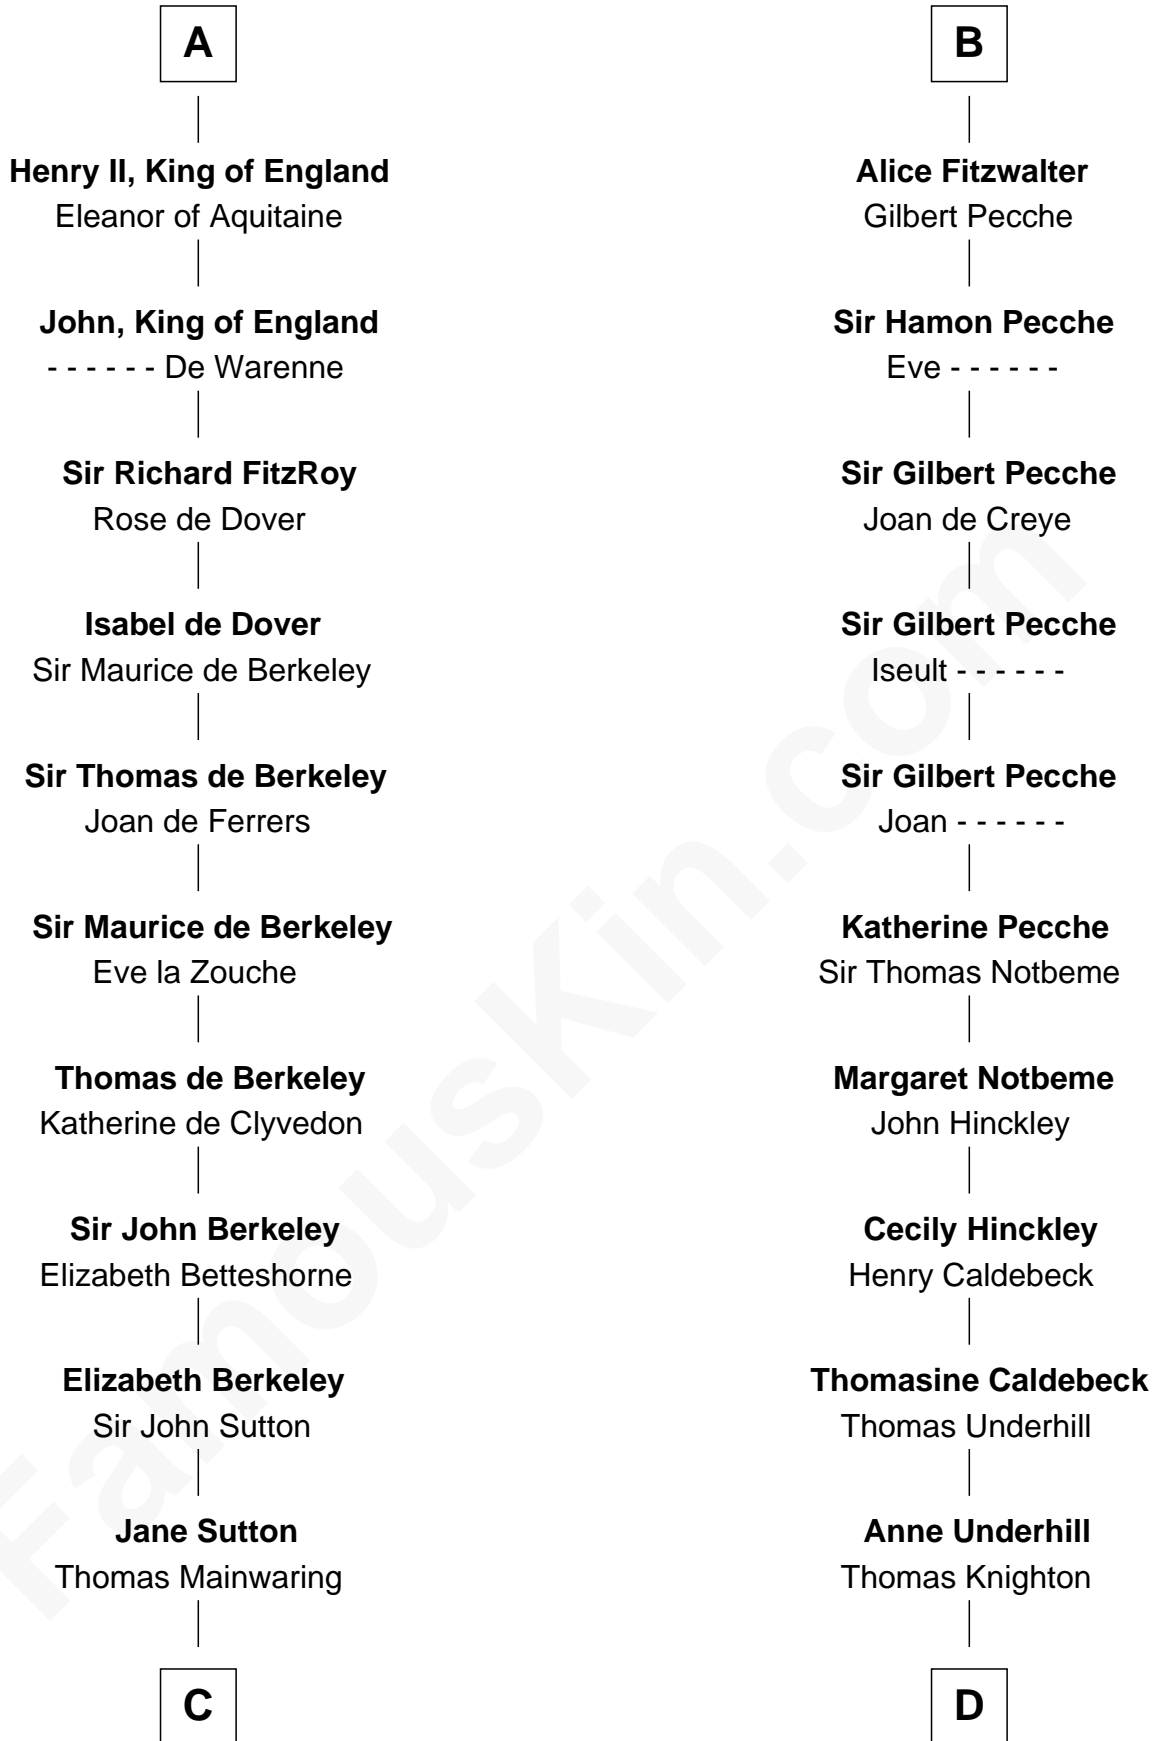

# FamousKin.com Relationship Chart of

**Robert Abell**

(c1605 - 1663) *Great Migration Immigrant 1630*

21st cousin of

**Mary Lawrence**

(c1625 - 1715) *Planter passenger 1635*

## Rollo of Normandy

Poppa of Bayeux

**C**

**Cecily Mainwaring**

John Cotton

**Sir George Cotton**

Mary Onley

**Richard Cotton**

Mary Mainwaring

**Frances Cotton**

George Abell

**Robert Abell**

*Great Migration Immigrant 1630*

**D**

**Joan Knighton**

Charles Bull

**Richard Bull**

Alice Hunt

**Elizabeth Bull**

John Lawrence

**Thomas Lawrence**

Joanna Antrobus

**Mary Lawrence**

*Planter passenger 1635*