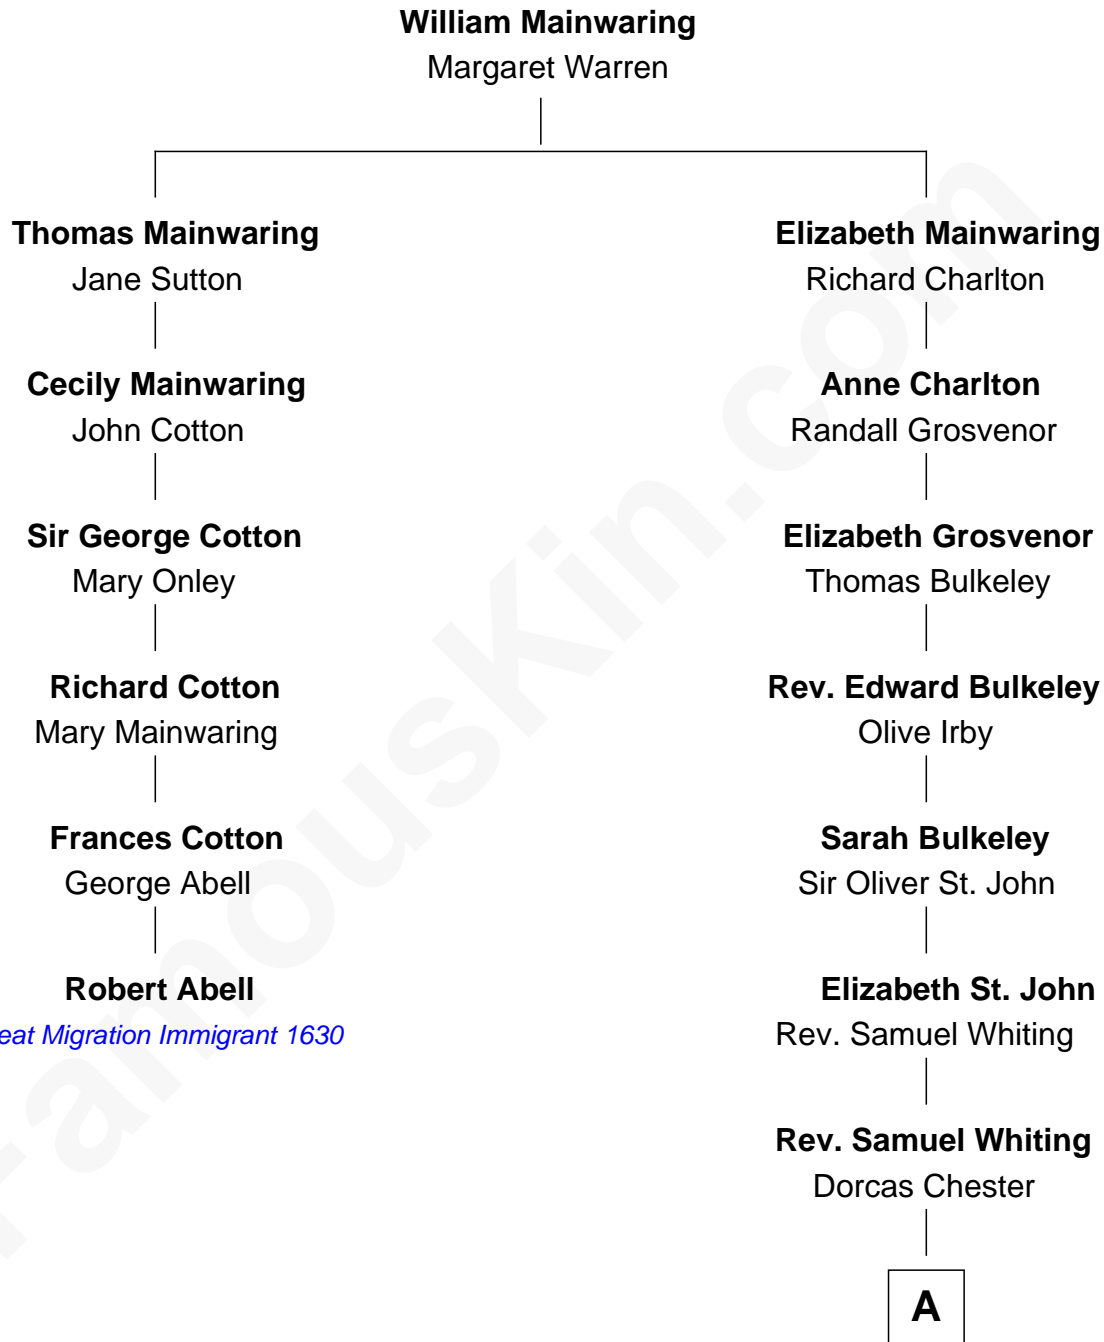

## Relationship Chart of

### Robert Abell

(c1605 - 1663) *Great Migration Immigrant 1630*

5th cousin 8 times removed of

### Colonel Robert Gould Shaw

*U.S. Civil War leader of film "Glory" fame*

**A**

—  
**Samuel Whiting**

Elizabeth Read

—  
**Elizabeth Whiting**

Rev. Samuel Ruggles

—  
**Elizabeth Ruggles**