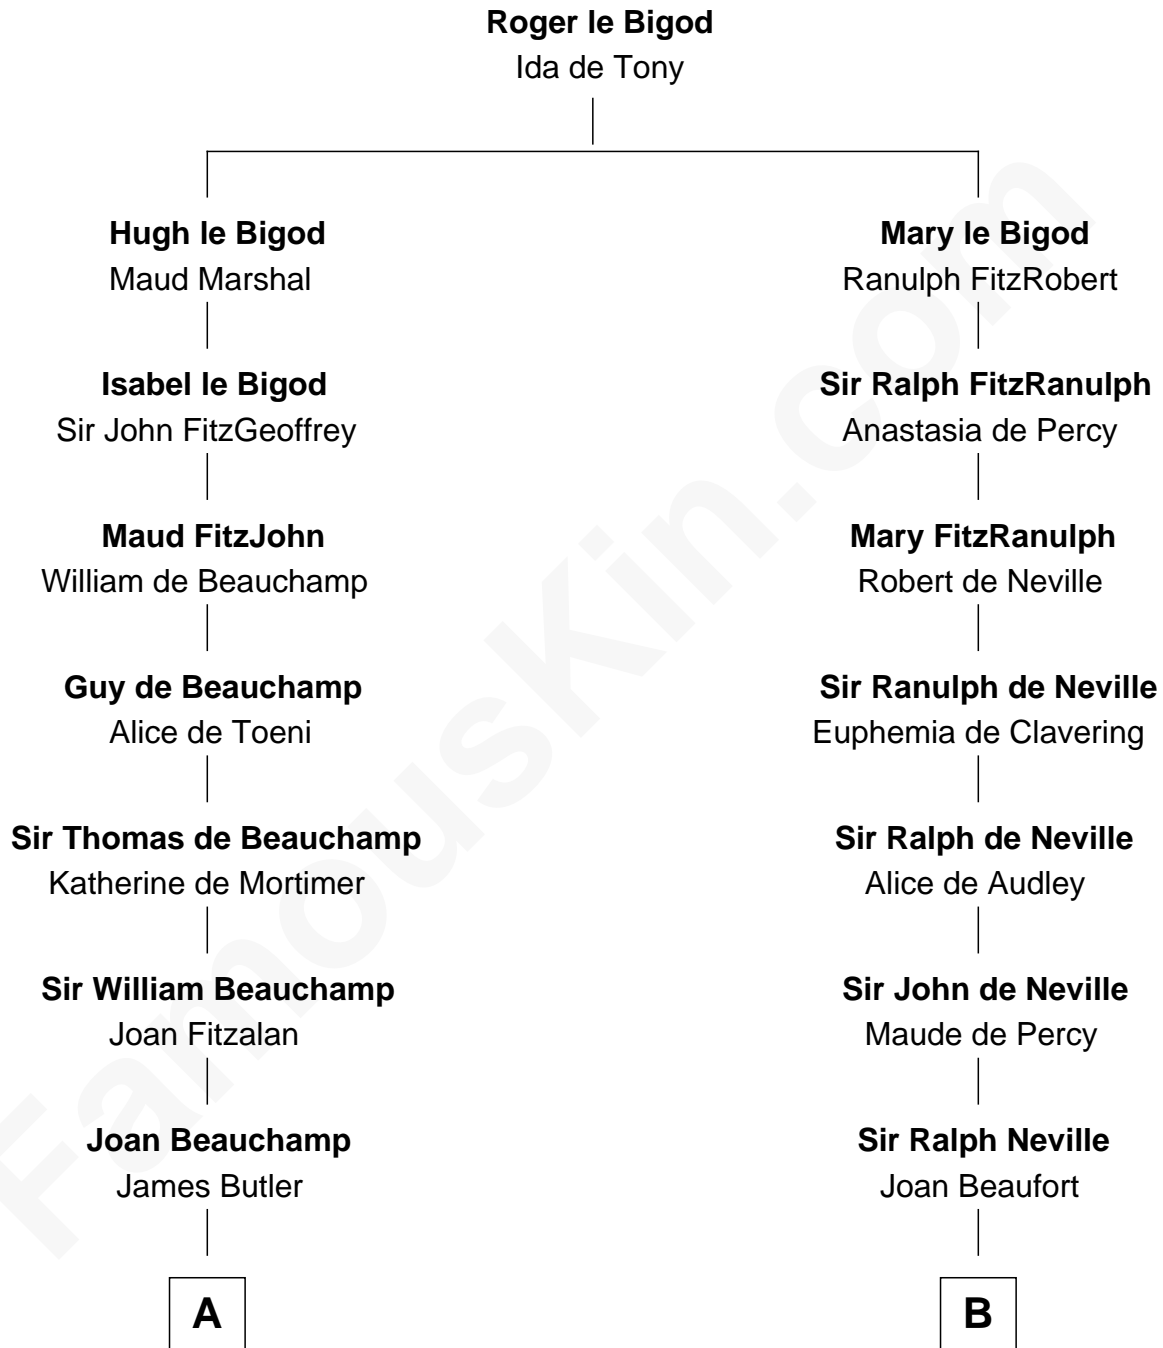

## Relationship Chart of

### Robert Abell

(c1605 - 1663) Great Migration Immigrant 1630

14th cousin 7 times removed of

### Colonel Robert Gould Shaw

U.S. Civil War leader of film "Glory" fame

**C**

Rev. Daniel Rogers

Elizabeth Ruggles

Sarah Rogers

Samuel Parkman

Elizabeth Willard Parkman

Robert Gould Shaw

Francis George Shaw

Sarah Blake Sturgis

Colonel Robert Gould Shaw

*Main character in film "Glory"*

FamousKin.com