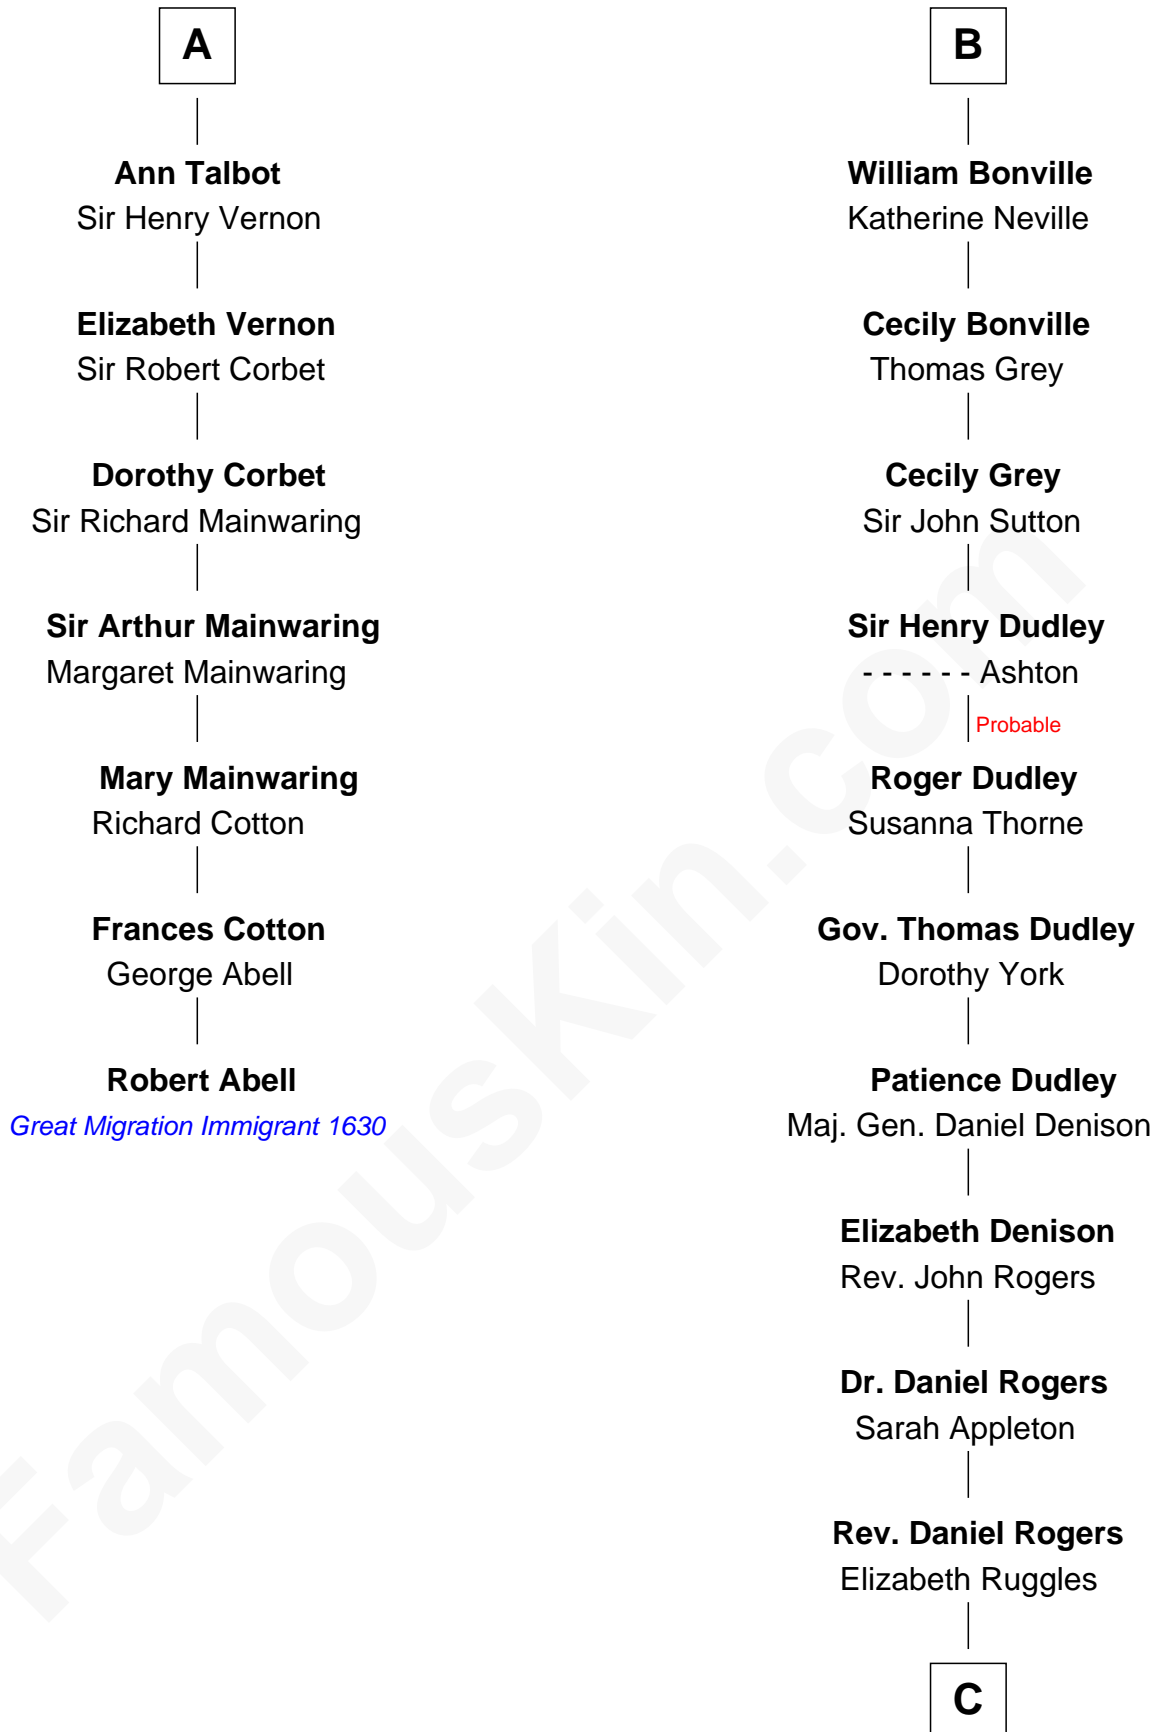

FamousKin.com

Relationship Chart of

Robert Abell

(c1605 - 1663) Great Migration Immigrant 1630

13th cousin 7 times removed of

Colonel Robert Gould Shaw

U.S. Civil War leader of film "Glory" fame

Sir Humphrey de Bohun

Maud of Eu

C

—
Sarah Rogers
Samuel Parkman

—
Elizabeth Willard Parkman
Robert Gould Shaw

—
Francis George Shaw
Sarah Blake Sturgis

—
Colonel Robert Gould Shaw
Main character in film "Glory"

FamousKin.com