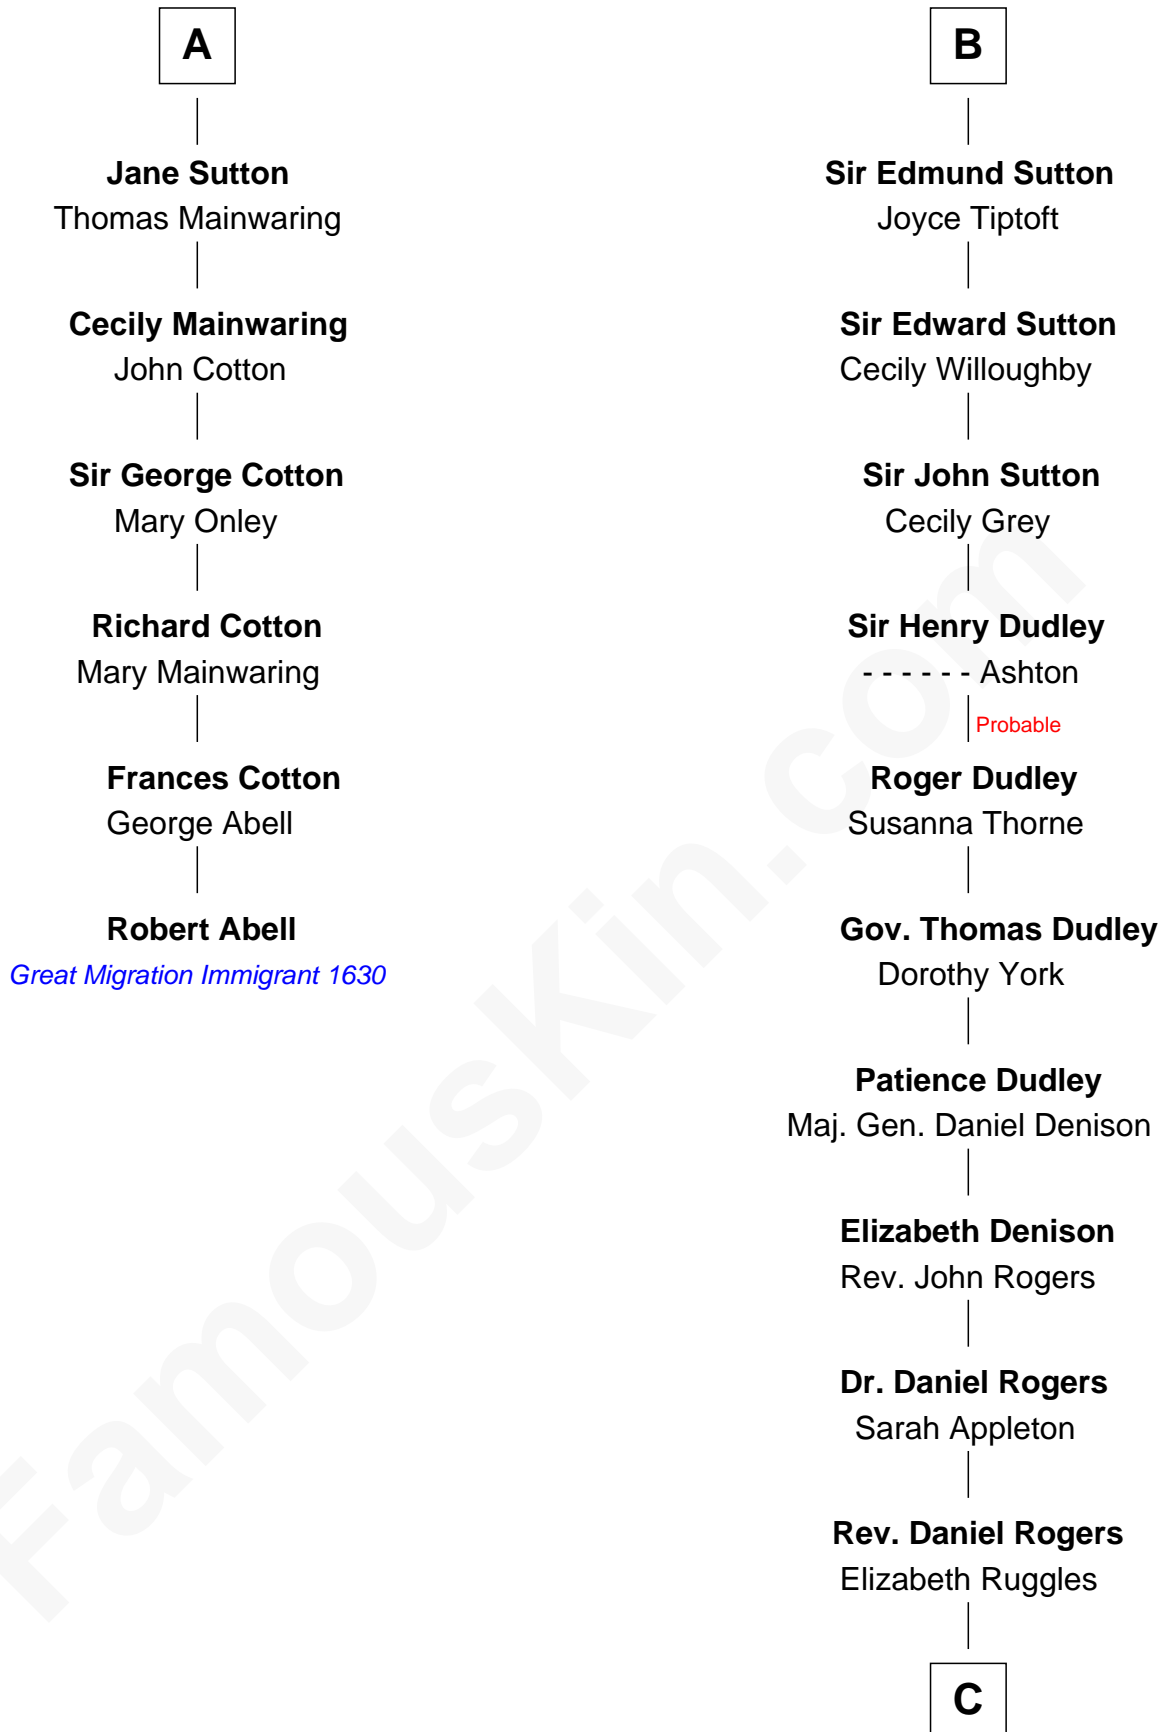

FamousKin.com

Relationship Chart of

Robert Abell

(c1605 - 1663) Great Migration Immigrant 1630

12th cousin 8 times removed of

Colonel Robert Gould Shaw

U.S. Civil War leader of film "Glory" fame

John, King of England

----- De Warenne

C

—
Sarah Rogers
Samuel Parkman

—
Elizabeth Willard Parkman
Robert Gould Shaw

—
Francis George Shaw
Sarah Blake Sturgis

—
Colonel Robert Gould Shaw
Main character in film "Glory"

FamousKin.com