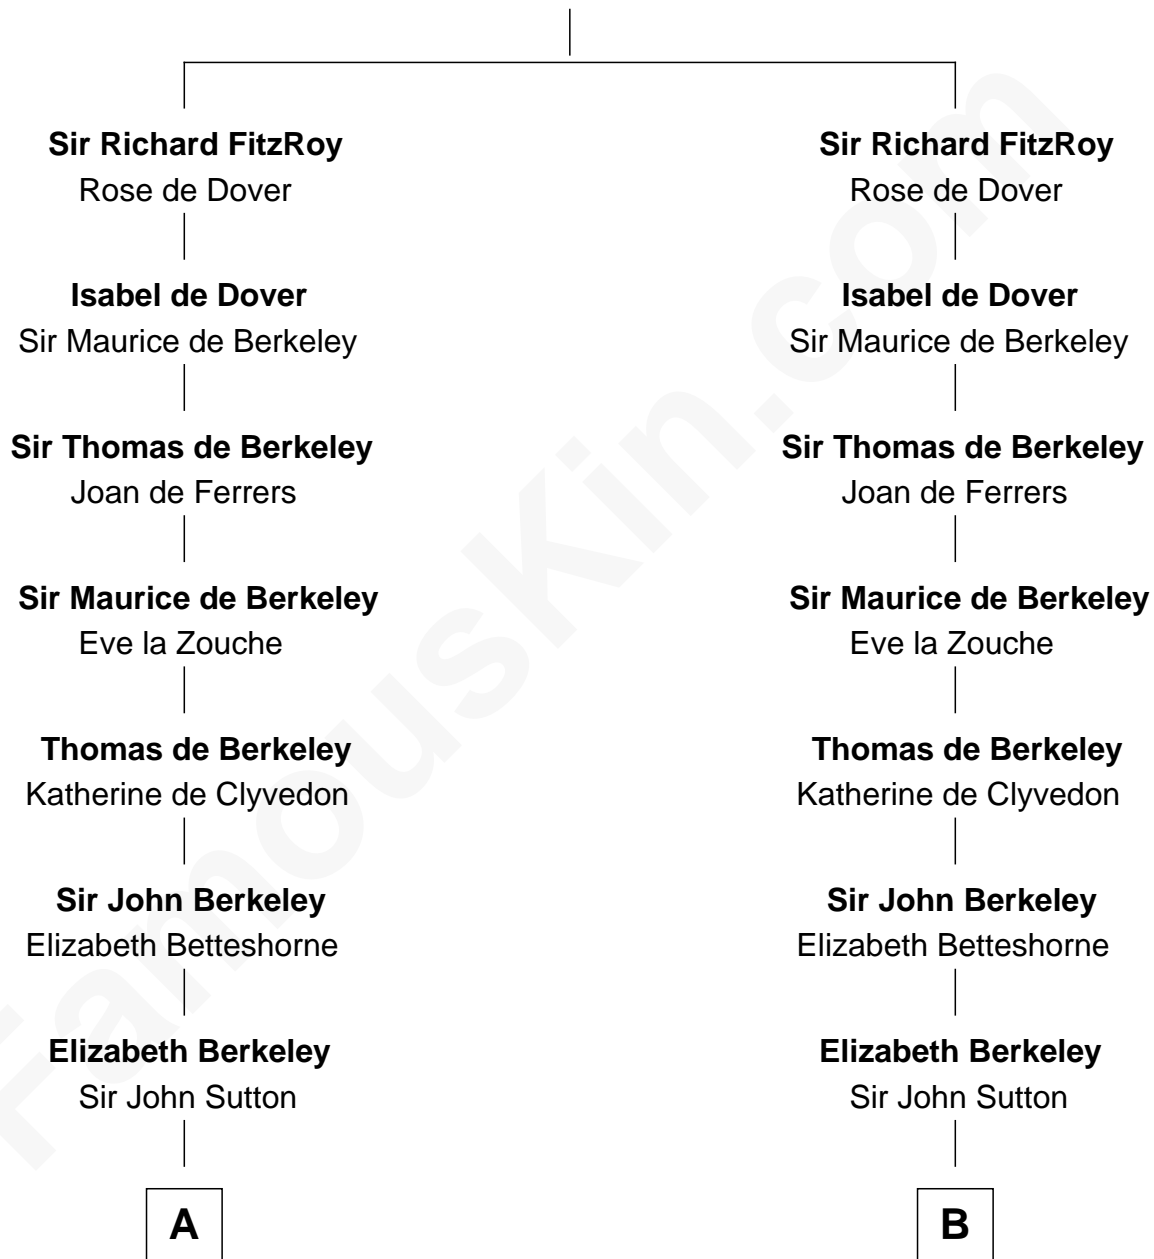

FamousKin.com

Relationship Chart of

Robert Abell

(c1605 - 1663) Great Migration Immigrant 1630

12th cousin 8 times removed of

Colonel Robert Gould Shaw

U.S. Civil War leader of film "Glory" fame

John, King of England

----- De Warenne

C

—
Sarah Rogers
Samuel Parkman

—
Elizabeth Willard Parkman
Robert Gould Shaw

—
Francis George Shaw
Sarah Blake Sturgis

—
Colonel Robert Gould Shaw
Main character in film "Glory"

FamousKin.com