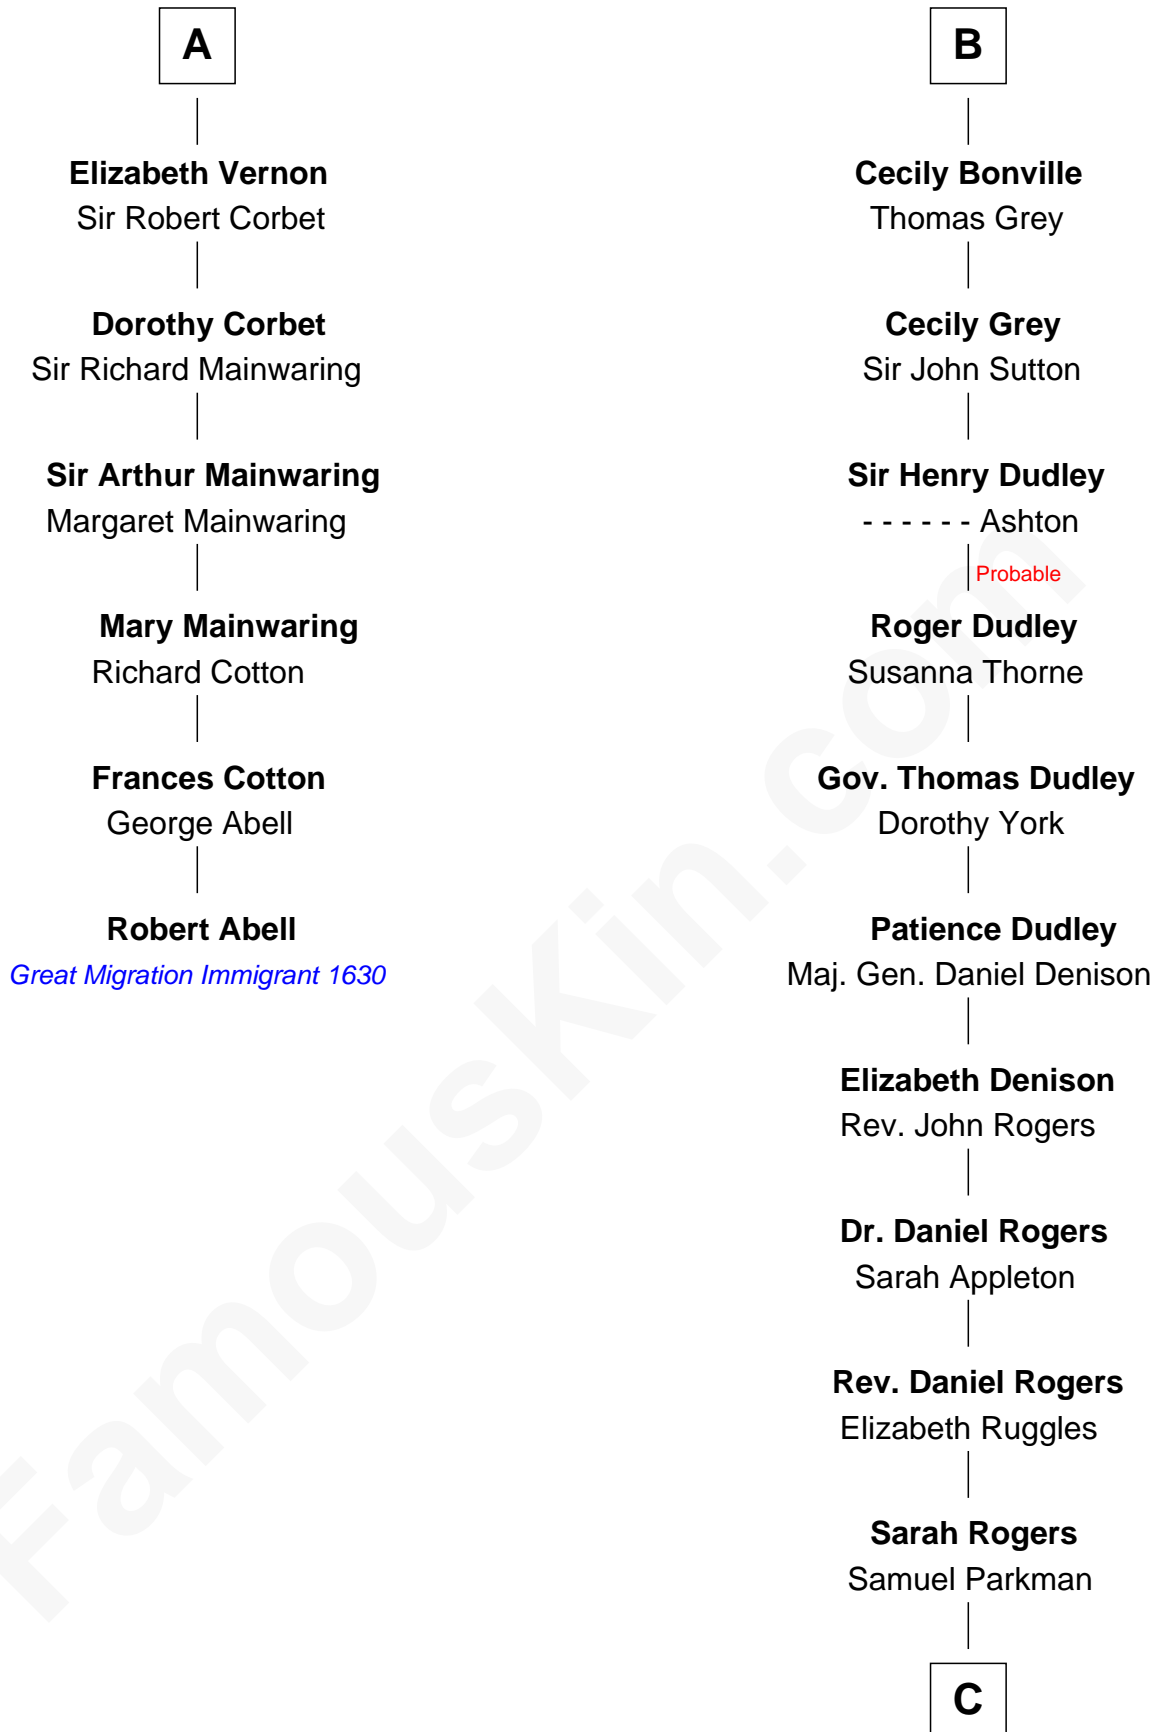

## Relationship Chart of

### Robert Abell

(c1605 - 1663) Great Migration Immigrant 1630

12th cousin 7 times removed of

### Colonel Robert Gould Shaw

U.S. Civil War leader of film "Glory" fame

**Sir Robert de Ros**

Isabel de Aubeney

**C**

Elizabeth Willard Parkman

Robert Gould Shaw

Francis George Shaw

Sarah Blake Sturgis

Colonel Robert Gould Shaw

*Main character in film "Glory"*

FamousKin.com