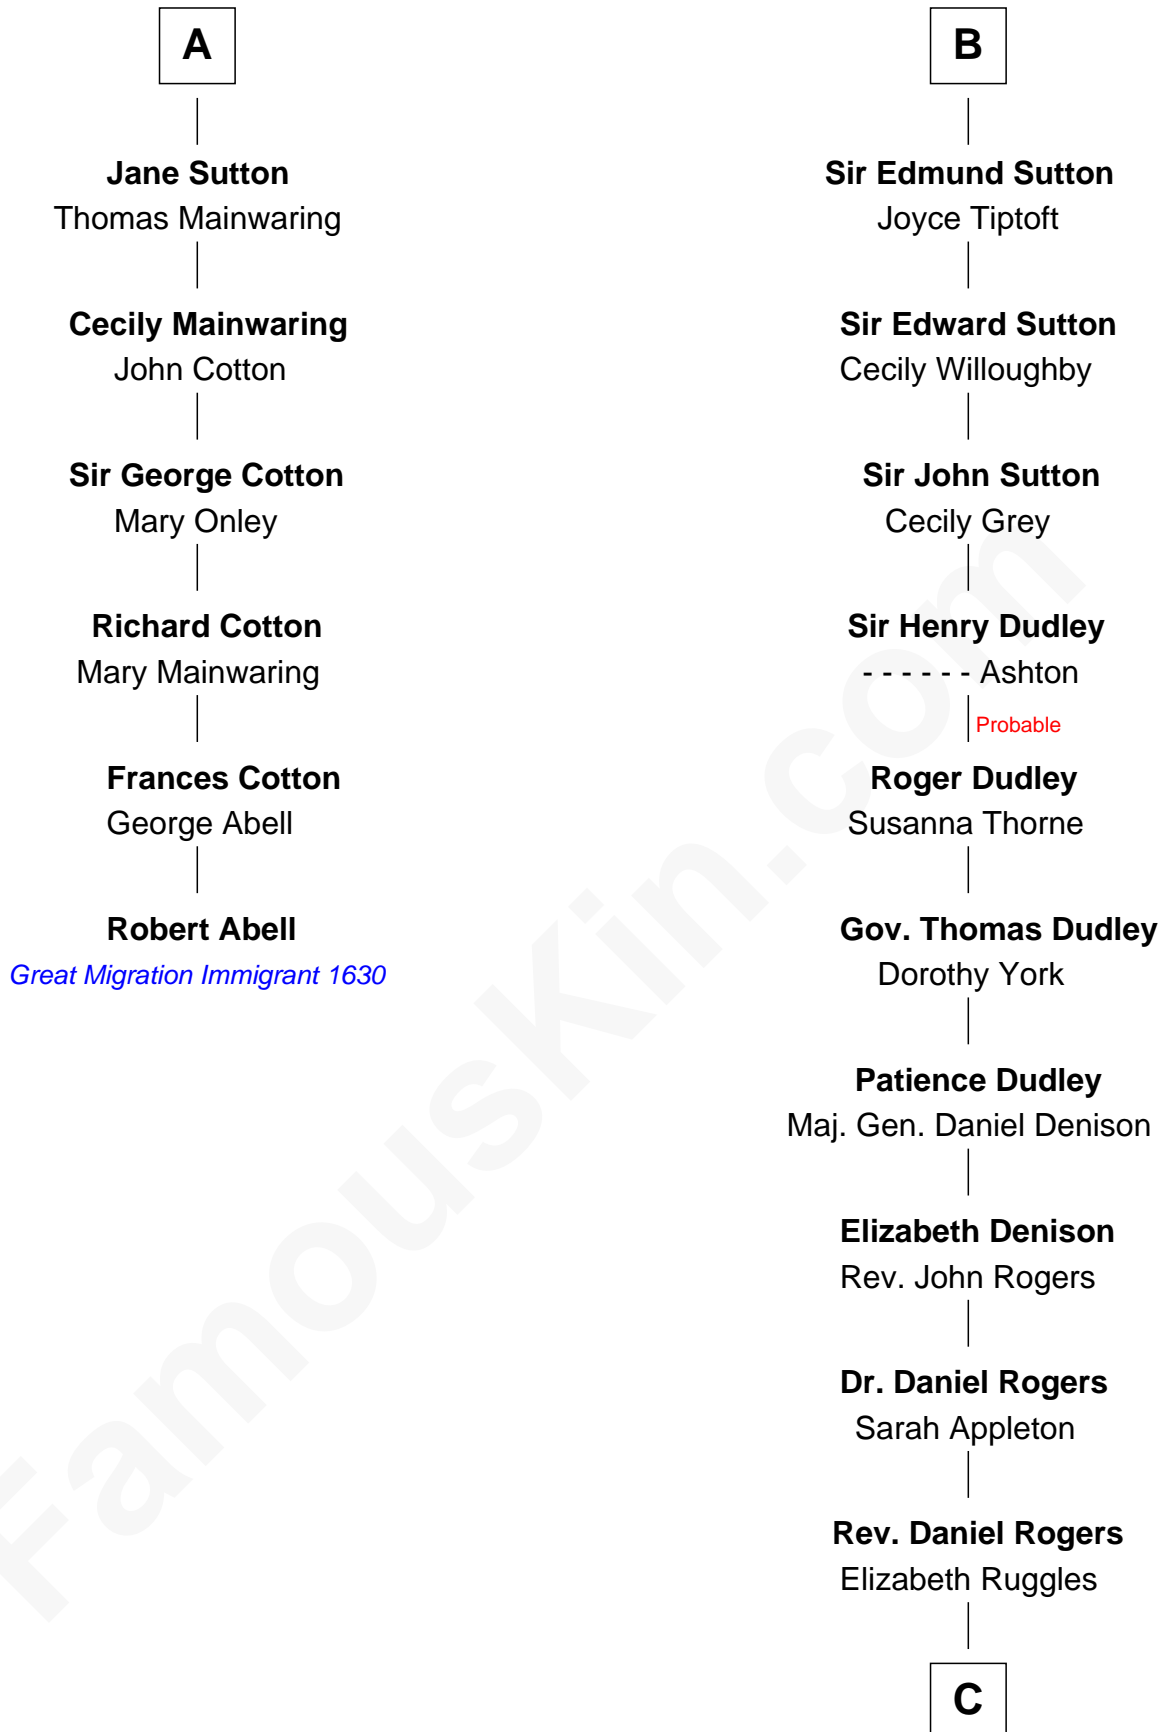

FamousKin.com

Relationship Chart of

Robert Abell

(c1605 - 1663) Great Migration Immigrant 1630

12th cousin 8 times removed of

Colonel Robert Gould Shaw

U.S. Civil War leader of film "Glory" fame

Saher de Quincy
Margaret de Beaumont

C

—
Sarah Rogers
Samuel Parkman

—
Elizabeth Willard Parkman
Robert Gould Shaw

—
Francis George Shaw
Sarah Blake Sturgis

—
Colonel Robert Gould Shaw
Main character in film "Glory"

FamousKin.com