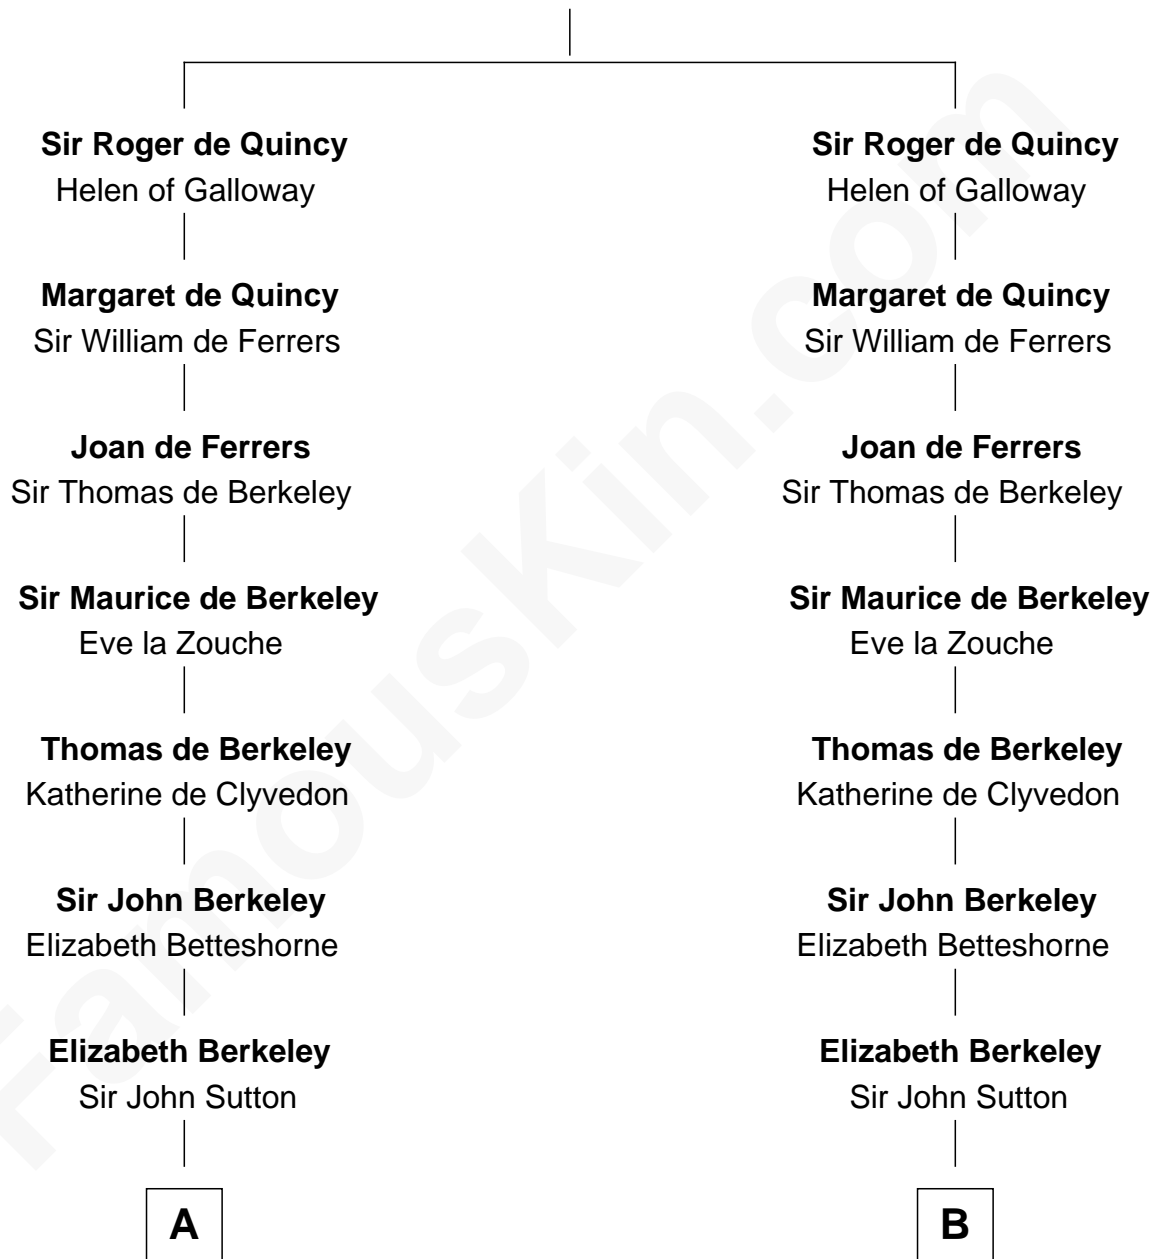

FamousKin.com

Relationship Chart of

Robert Abell

(c1605 - 1663) Great Migration Immigrant 1630

12th cousin 8 times removed of

Colonel Robert Gould Shaw

U.S. Civil War leader of film "Glory" fame

Saher de Quincy
Margaret de Beaumont

C

—
Sarah Rogers
Samuel Parkman

—
Elizabeth Willard Parkman
Robert Gould Shaw

—
Francis George Shaw
Sarah Blake Sturgis

—
Colonel Robert Gould Shaw
Main character in film "Glory"

FamousKin.com