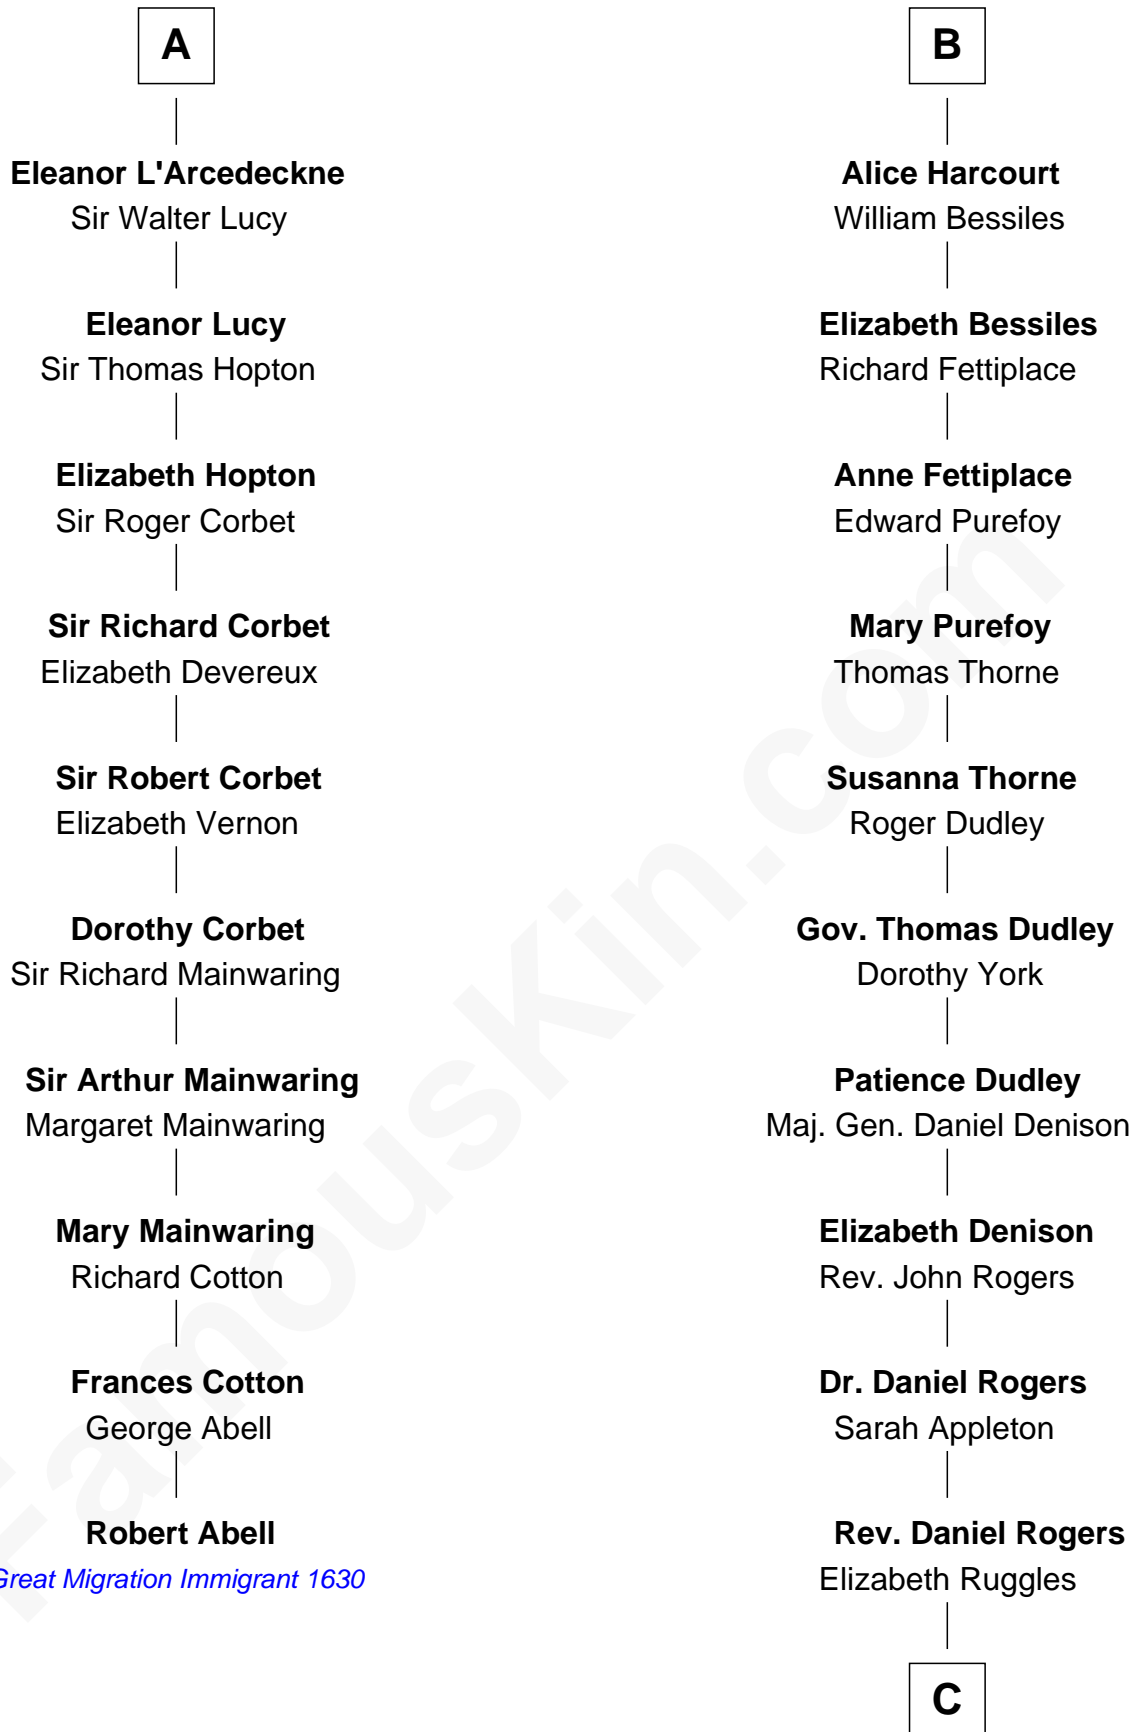

# FamousKin.com Relationship Chart of

**Robert Abell**

(c1605 - 1663) Great Migration Immigrant 1630

16th cousin 4 times removed of

**Colonel Robert Gould Shaw**

U.S. Civil War leader of film "Glory" fame

**Sir William de Hastings**

**Hillary de Hastings**

Sir William de Harcourt

**Sir Richard de Harcourt**

Margaret Beke

**Sir John de Harcourt**

Eleanor la Zouche

**Sir William de Harcourt**

Joan de Grey

**Sir Thomas Harcourt**

Maud Grey

**Sir Thomas Harcourt**

Jane Fraunceys

**Sir Richard Harcourt**

Edith St. Clair

**B**

**C**

—  
**Sarah Rogers**  
Samuel Parkman

—  
**Elizabeth Willard Parkman**  
Robert Gould Shaw

—  
**Francis George Shaw**  
Sarah Blake Sturgis

—  
**Colonel Robert Gould Shaw**  
*Main character in film "Glory"*