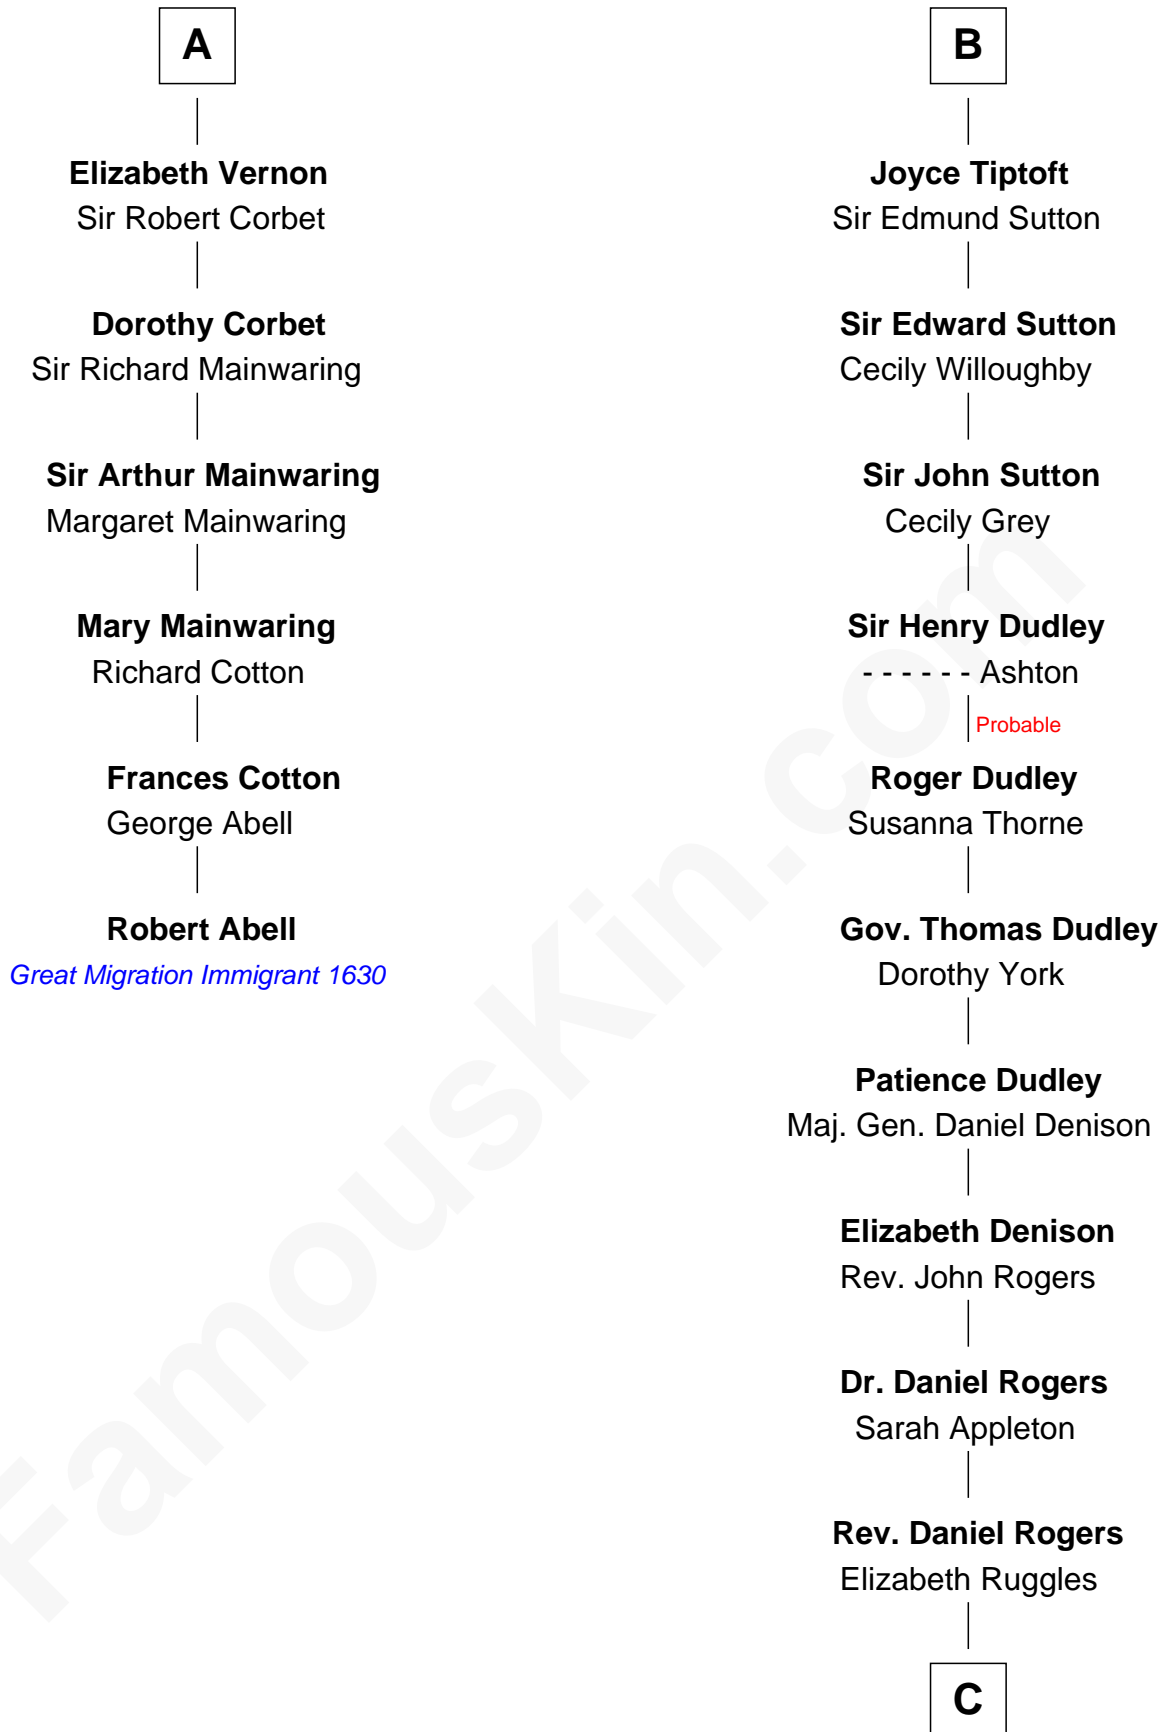

FamousKin.com

Relationship Chart of

Robert Abell

(c1605 - 1663) Great Migration Immigrant 1630

12th cousin 8 times removed of

Colonel Robert Gould Shaw

U.S. Civil War leader of film "Glory" fame

C

—
Sarah Rogers
Samuel Parkman

—
Elizabeth Willard Parkman
Robert Gould Shaw

—
Francis George Shaw
Sarah Blake Sturgis

—
Colonel Robert Gould Shaw
Main character in film "Glory"

FamousKin.com