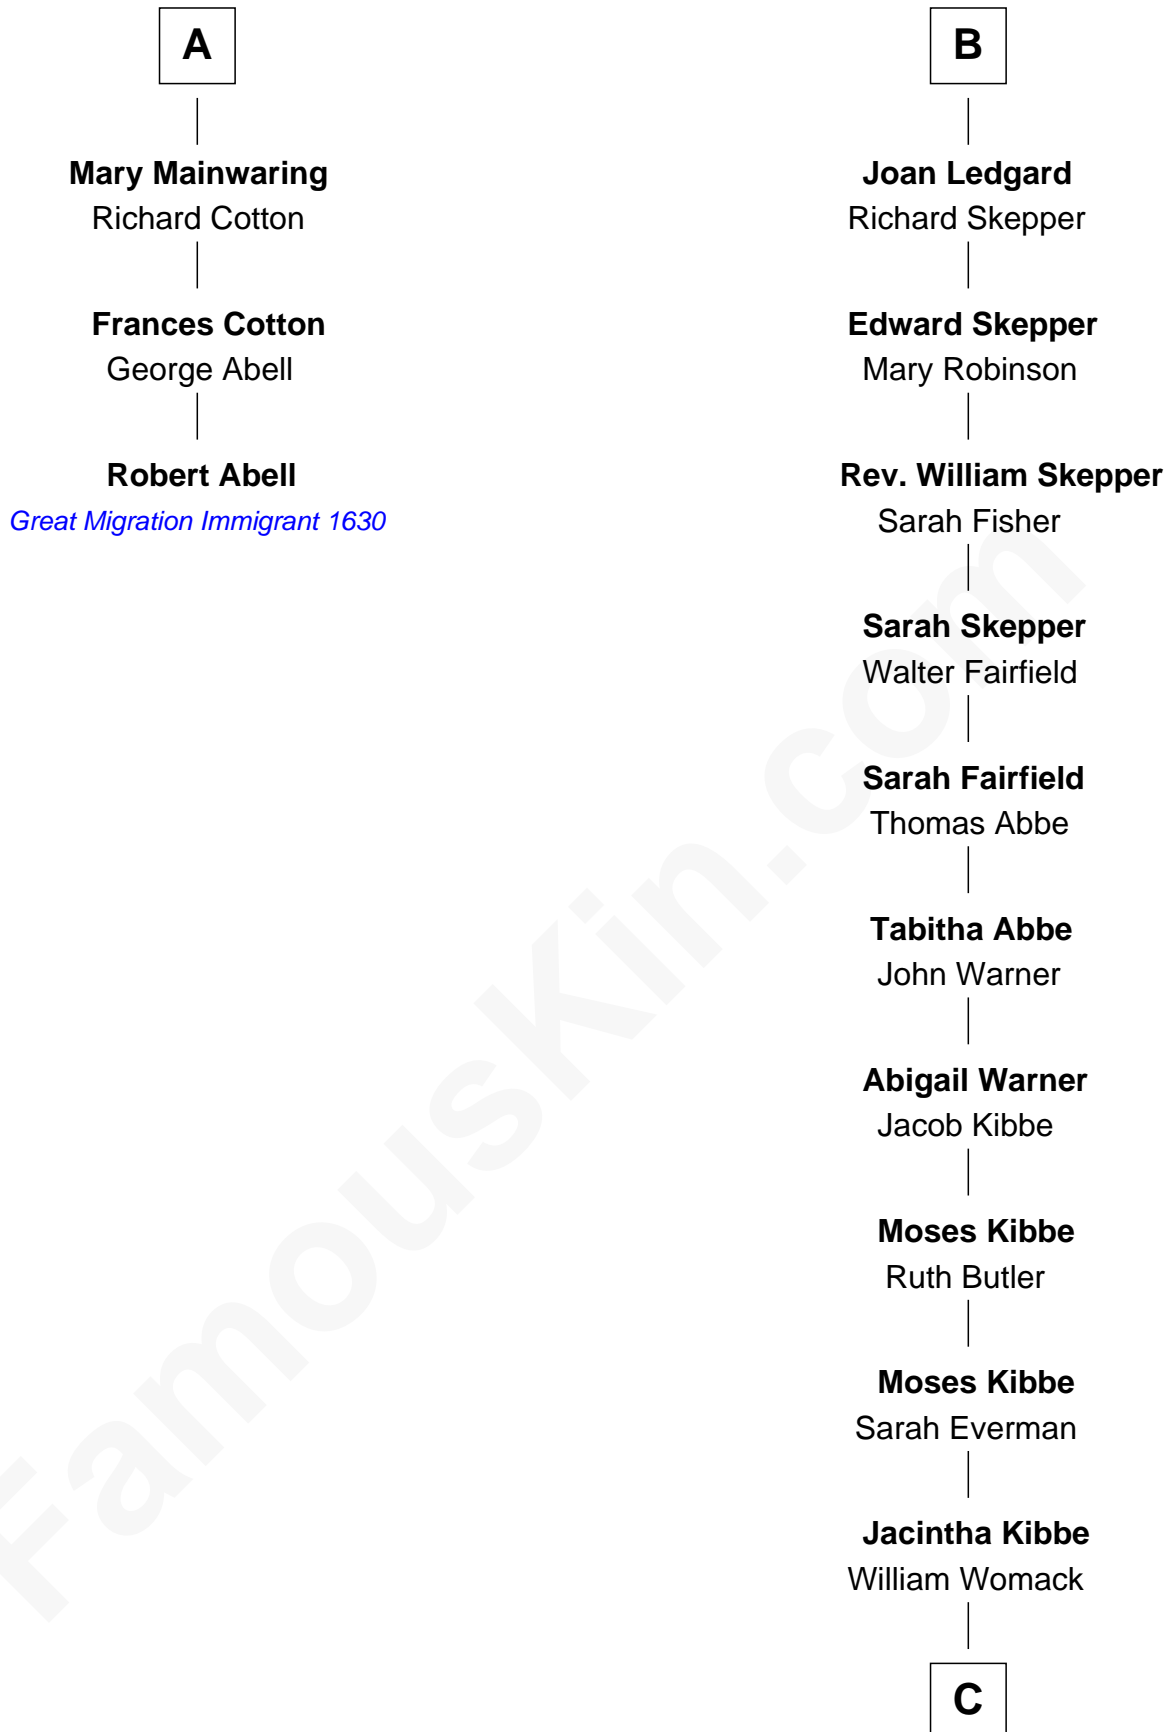

FamousKin.com Relationship Chart of

Robert Abell

(c1605 - 1663) *Great Migration Immigrant 1630*

9th cousin 10 times removed of

Roy Rogers

Cowboy movie actor and singer

Sir Thomas de Beauchamp

Katherine de Mortimer

Sir William Beauchamp

Joan Fitzalan

Joan Beauchamp

James Butler

Elizabeth Butler

John Talbot

Ann Talbot

Sir Henry Vernon

Elizabeth Vernon

Sir Robert Corbet

Dorothy Corbet

Sir Richard Mainwaring

Sir Arthur Mainwaring

Margaret Mainwaring

A

Philippa de Beauchamp

Sir Robert Hildyard

Sir Piers Hildyard

Joan de la See

Isabel Hildyard

Ralph Legard

B

C

Archer Womack