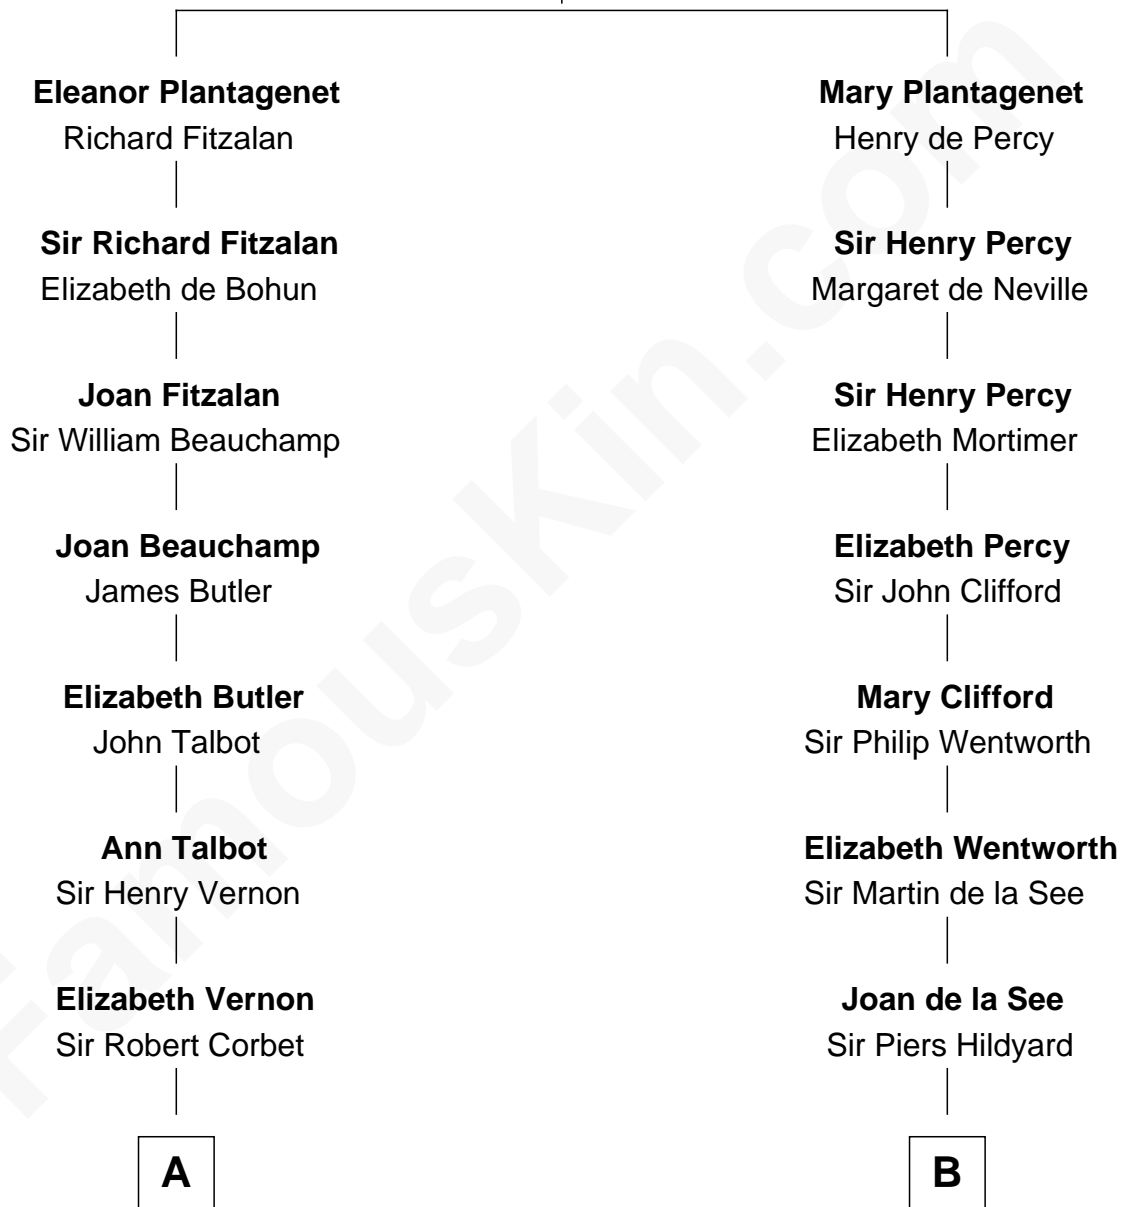

FamousKin.com Relationship Chart of

Robert Abell

(c1605 - 1663) *Great Migration Immigrant 1630*

11th cousin 9 times removed of

Roy Rogers

Cowboy movie actor and singer

Henry Plantagenet
Maud de Chaworth

C

Jacintha Kibbe

William Womack

Archer Womack

Patricia Adeline Hatchett

Mattie M. Womack

Andrew E. Slye

Roy Rogers

Cowboy movie actor and singer