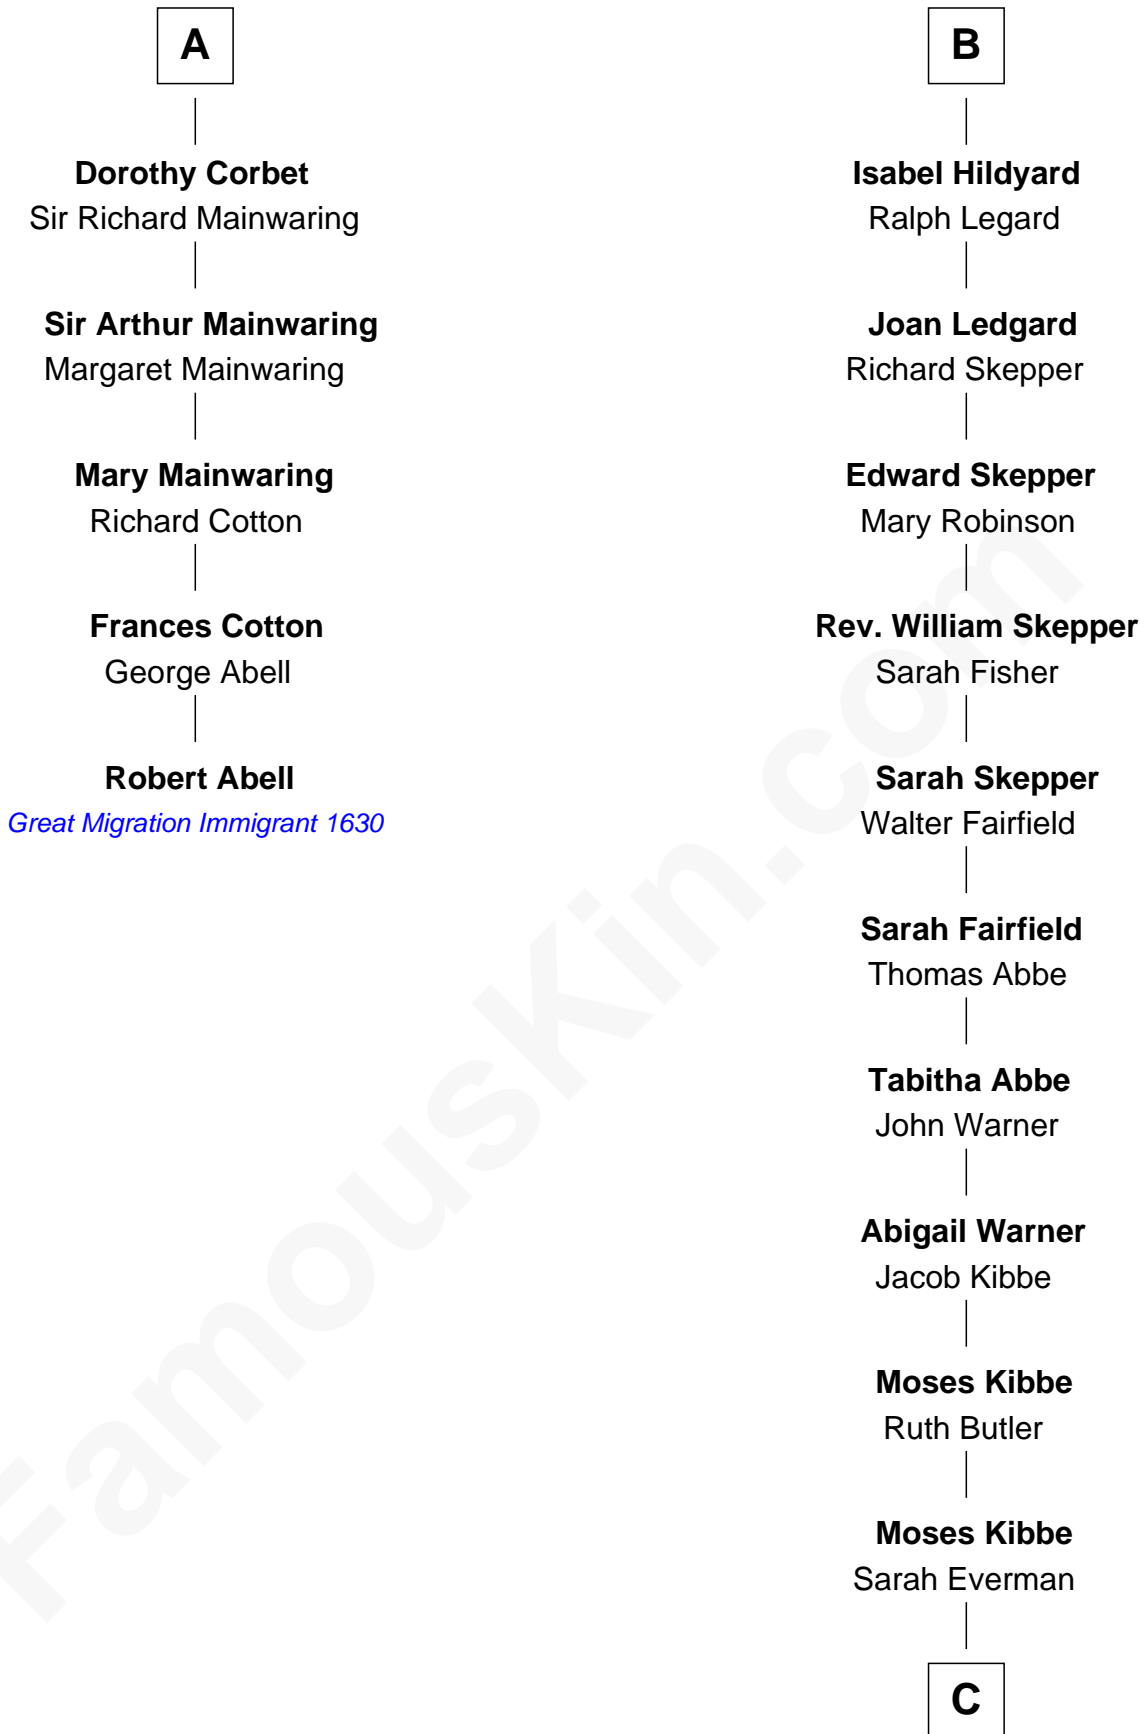

FamousKin.com Relationship Chart of

Robert Abell

(c1605 - 1663) *Great Migration Immigrant 1630*

11th cousin 9 times removed of

Roy Rogers

Cowboy movie actor and singer

Henry Plantagenet
Maud de Chaworth

C

Jacintha Kibbe

William Womack

Archer Womack

Patricia Adeline Hatchett

Mattie M. Womack

Andrew E. Slye

Roy Rogers

Cowboy movie actor and singer