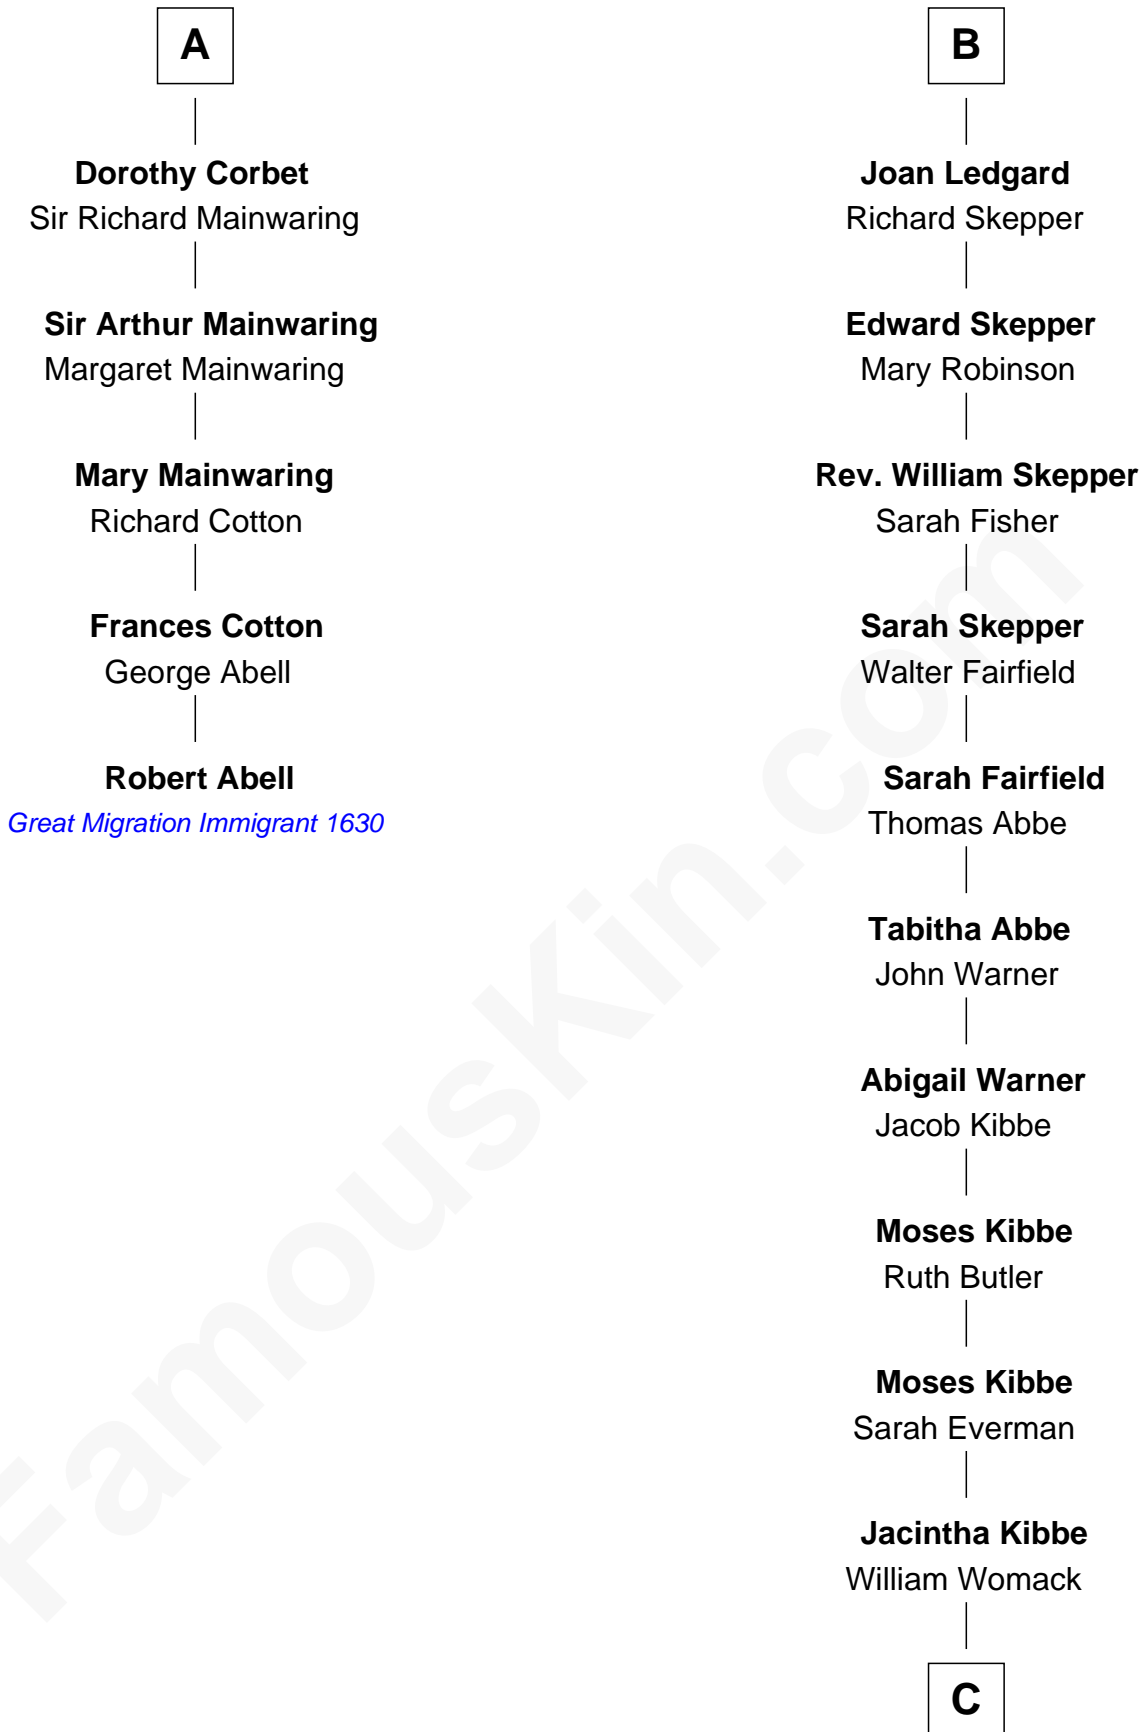

FamousKin.com Relationship Chart of

Robert Abell

(c1605 - 1663) *Great Migration Immigrant 1630*

11th cousin 8 times removed of

Roy Rogers

Cowboy movie actor and singer

C

Archer Womack

Patricia Adeline Hatchett

Mattie M. Womack

Andrew E. Slye

Roy Rogers

Cowboy movie actor and singer

FamousKin.com