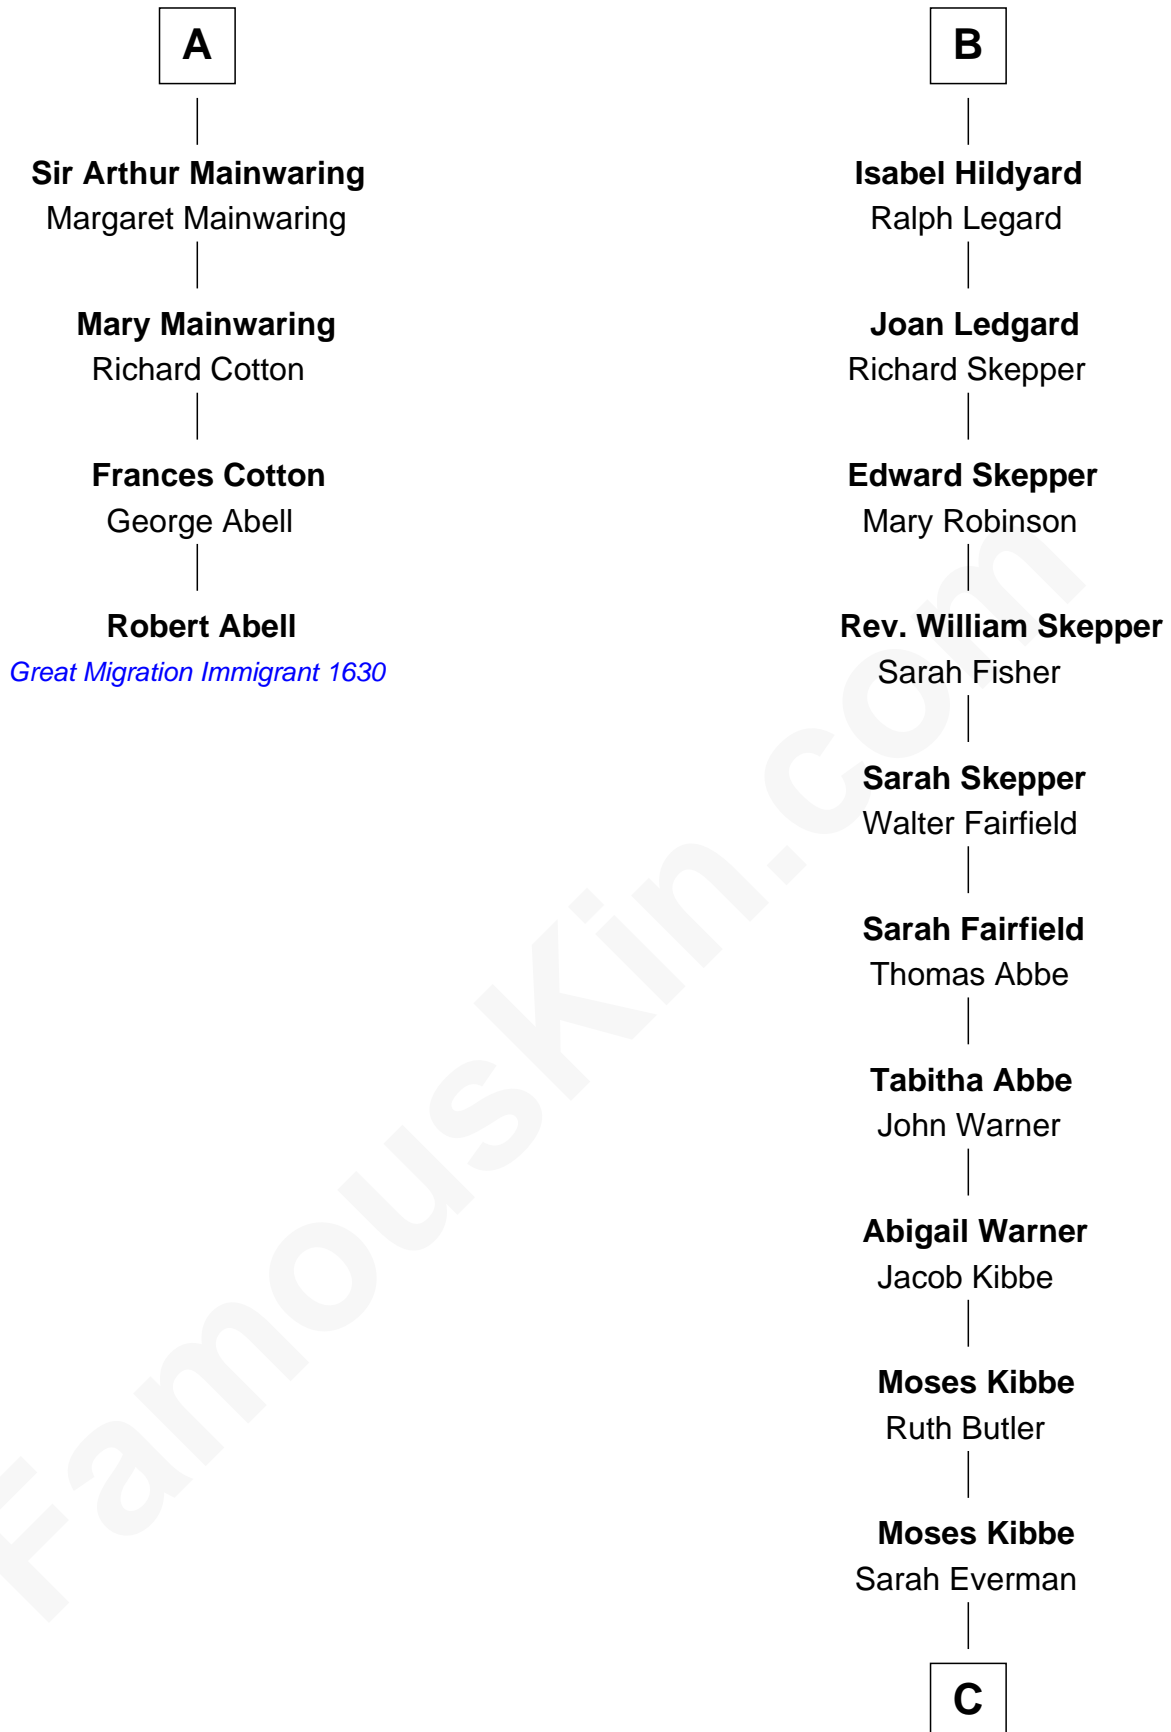

# FamousKin.com Relationship Chart of

**Robert Abell**

(c1605 - 1663) Great Migration Immigrant 1630

10th cousin 10 times removed of

**Roy Rogers**

Cowboy movie actor and singer

**C**

**Jacintha Kibbe**

William Womack

**Archer Womack**

Patricia Adeline Hatchett

**Mattie M. Womack**

Andrew E. Slye

**Roy Rogers**

*Cowboy movie actor and singer*