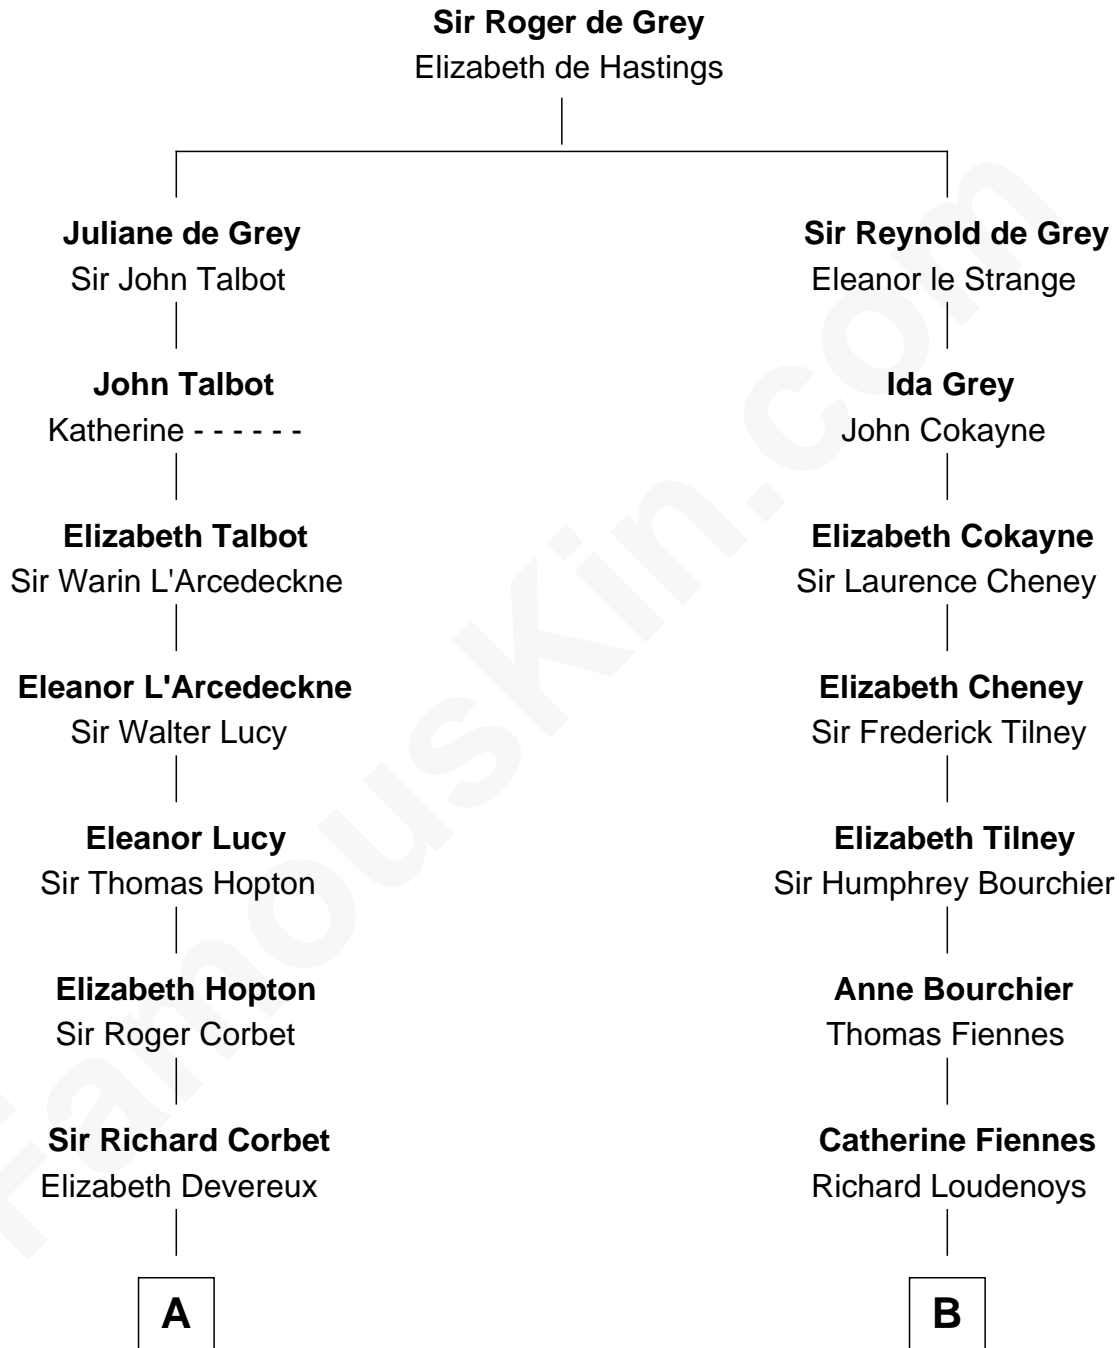

FamousKin.com Relationship Chart of

Robert Abell

(c1605 - 1663) *Great Migration Immigrant 1630*

12th cousin 9 times removed of

Anne Baxter

Movie Actress

C

Rev. David Wright

Abigail Goddard

William Carey Wright

Anna Lloyd Jones

Frank Lloyd Wright

Catherine L. Tobin

Catherine Dorothy Wright

Kenneth Stuart Baxter

Anne Baxter