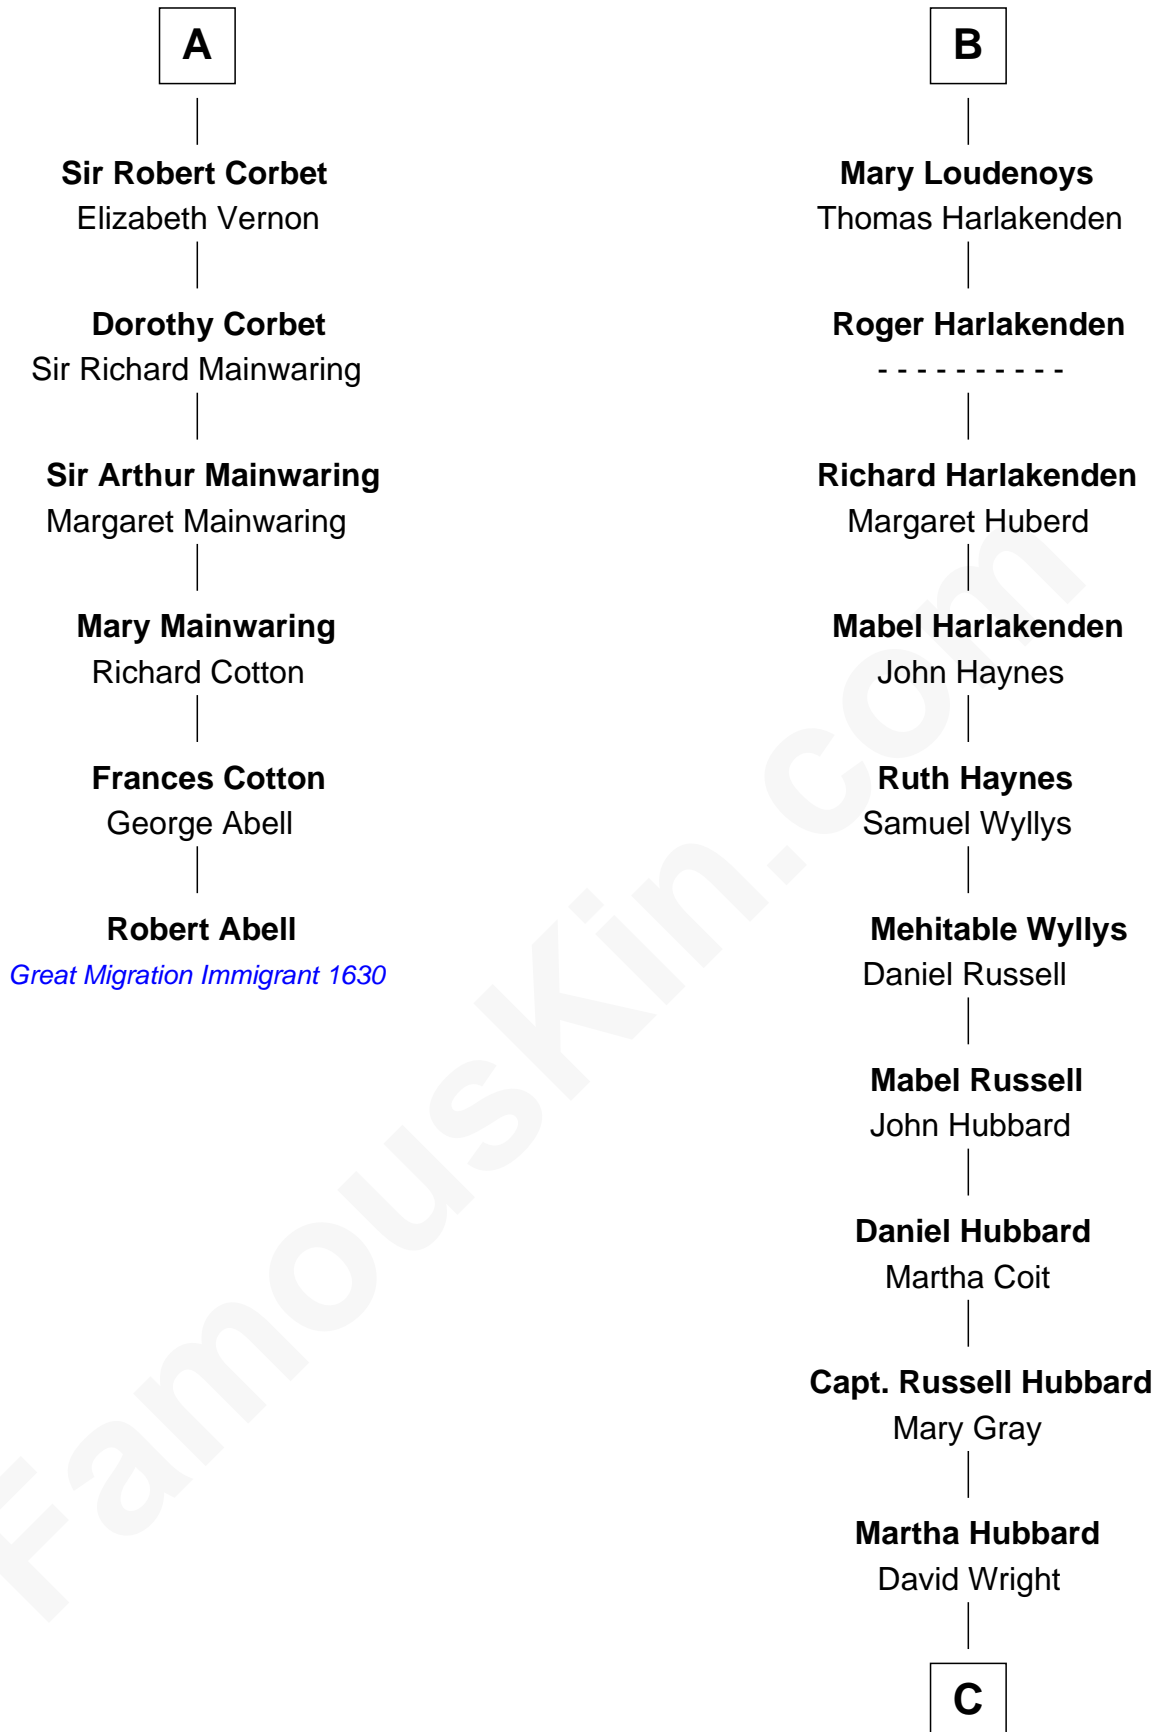

FamousKin.com Relationship Chart of

Robert Abell

(c1605 - 1663) *Great Migration Immigrant 1630*

12th cousin 9 times removed of

Anne Baxter

Movie Actress

C

Rev. David Wright

Abigail Goddard

William Carey Wright

Anna Lloyd Jones

Frank Lloyd Wright

Catherine L. Tobin

Catherine Dorothy Wright

Kenneth Stuart Baxter

Anne Baxter