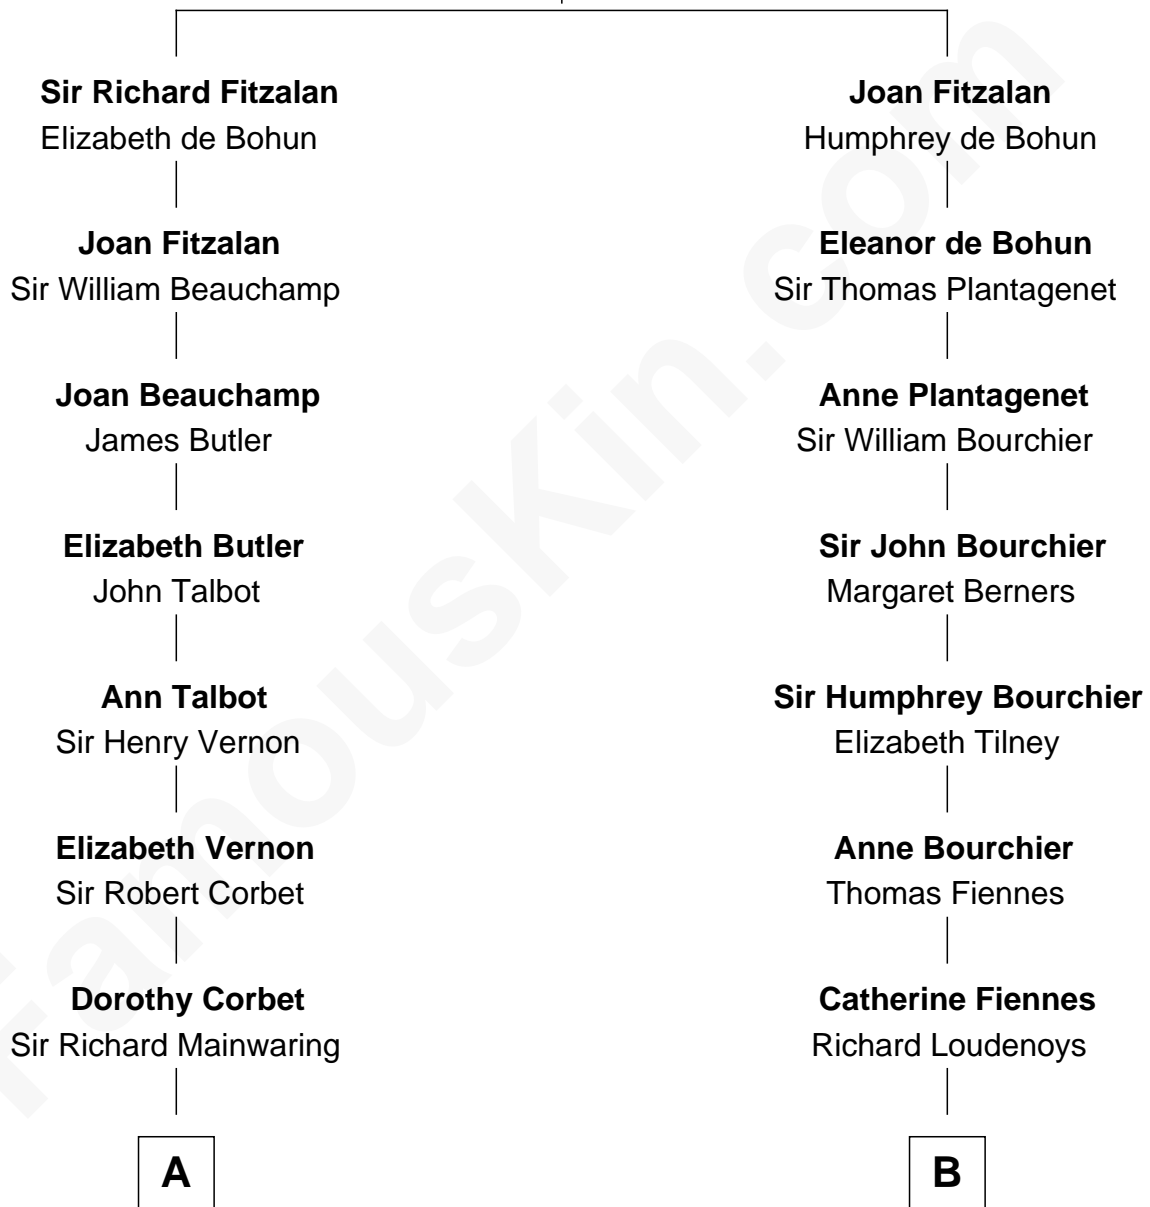

FamousKin.com Relationship Chart of

Robert Abell

(c1605 - 1663) Great Migration Immigrant 1630

10th cousin 11 times removed of

Anne Baxter

Movie Actress

Richard Fitzalan
Eleanor Plantagenet

C

Rev. David Wright

Abigail Goddard

William Carey Wright

Anna Lloyd Jones

Frank Lloyd Wright

Catherine L. Tobin

Catherine Dorothy Wright

Kenneth Stuart Baxter