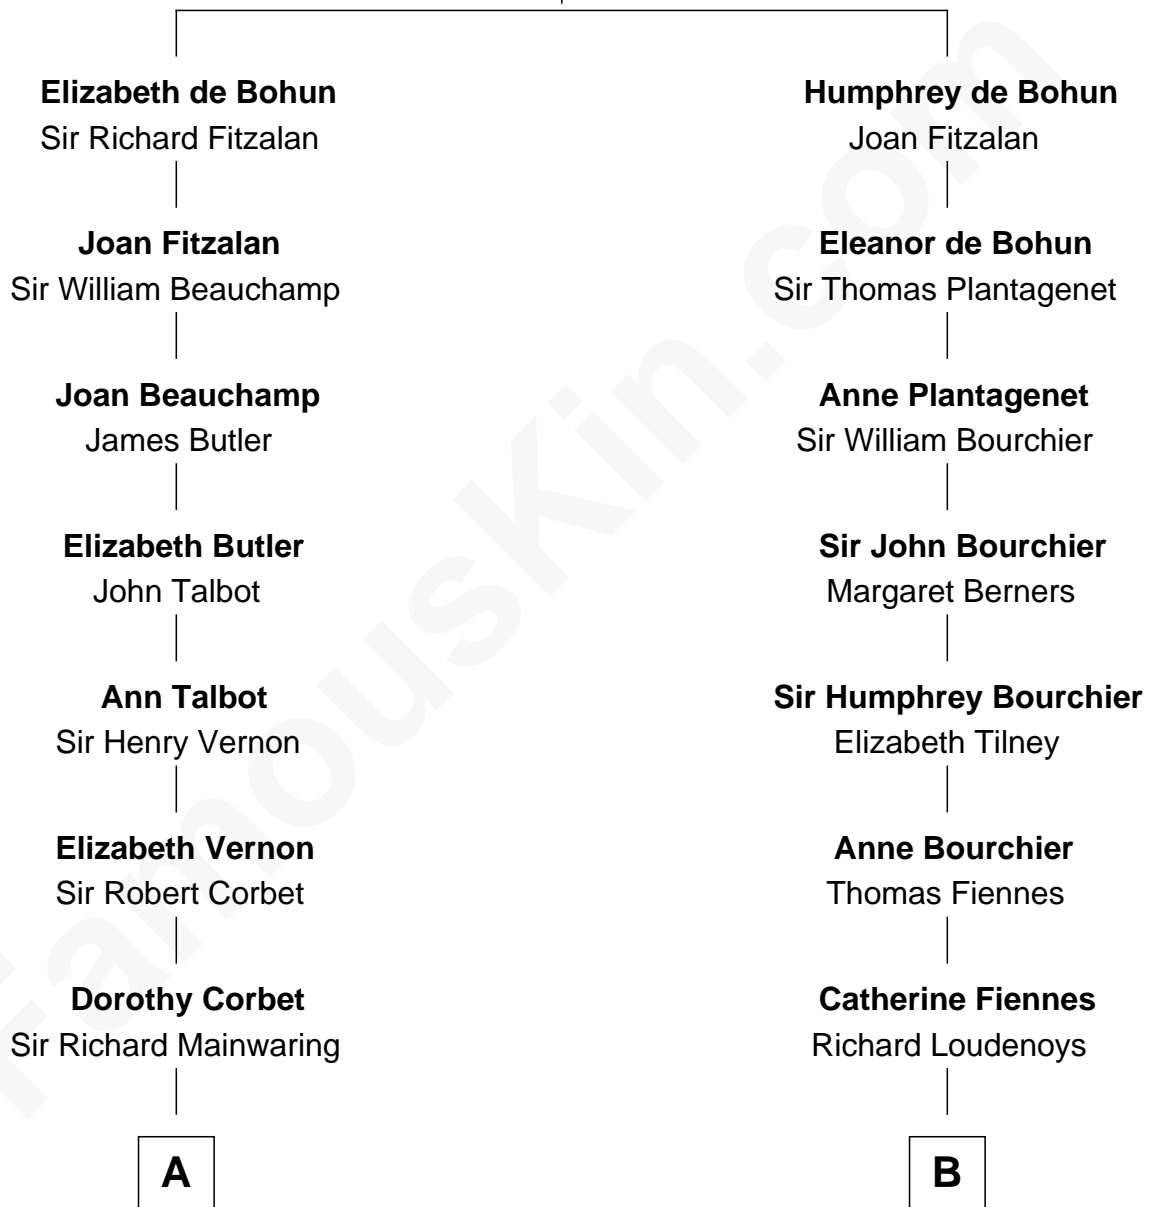

# FamousKin.com Relationship Chart of

**Robert Abell**

(c1605 - 1663) *Great Migration Immigrant 1630*

10th cousin 11 times removed of

**Anne Baxter**

*Movie Actress*

**Sir William de Bohun**  
Elizabeth de Badlesmere

**C**

**Rev. David Wright**

Abigail Goddard

**William Carey Wright**

Anna Lloyd Jones

**Frank Lloyd Wright**

Catherine L. Tobin

**Catherine Dorothy Wright**

Kenneth Stuart Baxter

**Anne Baxter**

*Movie Actress*

FamousKin.com