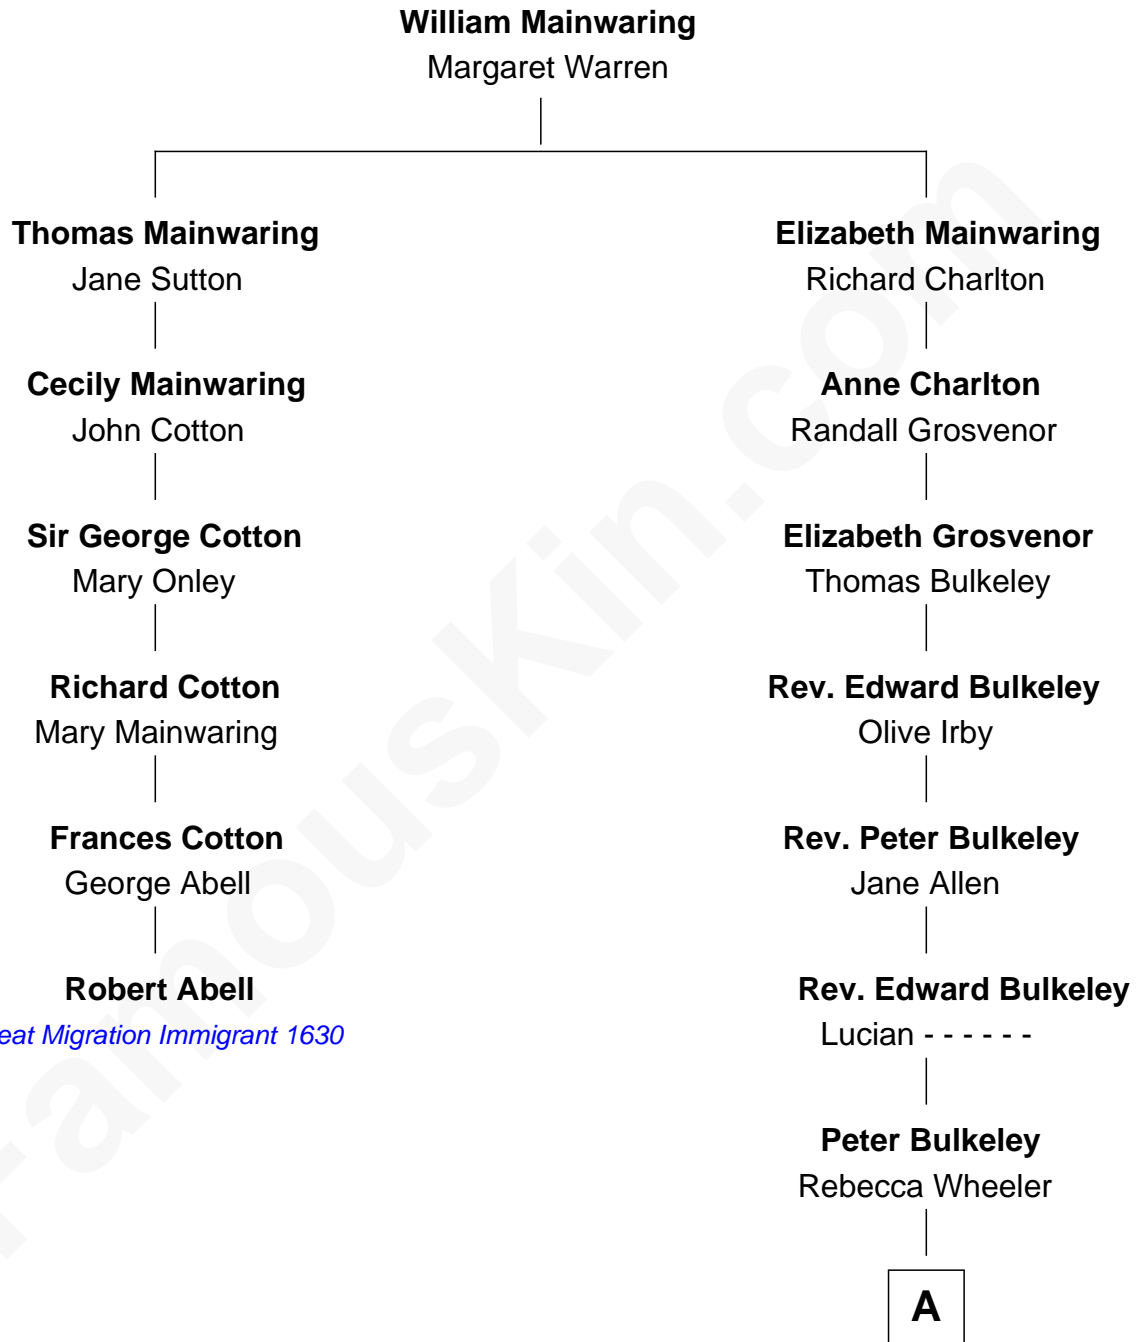

# FamousKin.com

## Relationship Chart of

### Robert Abell

(c1605 - 1663) *Great Migration Immigrant 1630*

5th cousin 10 times removed of

**George H. W. Bush**  
41st U.S. President

**A**

**Rebecca Bulkeley**  
Dr. Jonathan Prescott

**Dr. Abel Prescott**  
Abigail Brigham