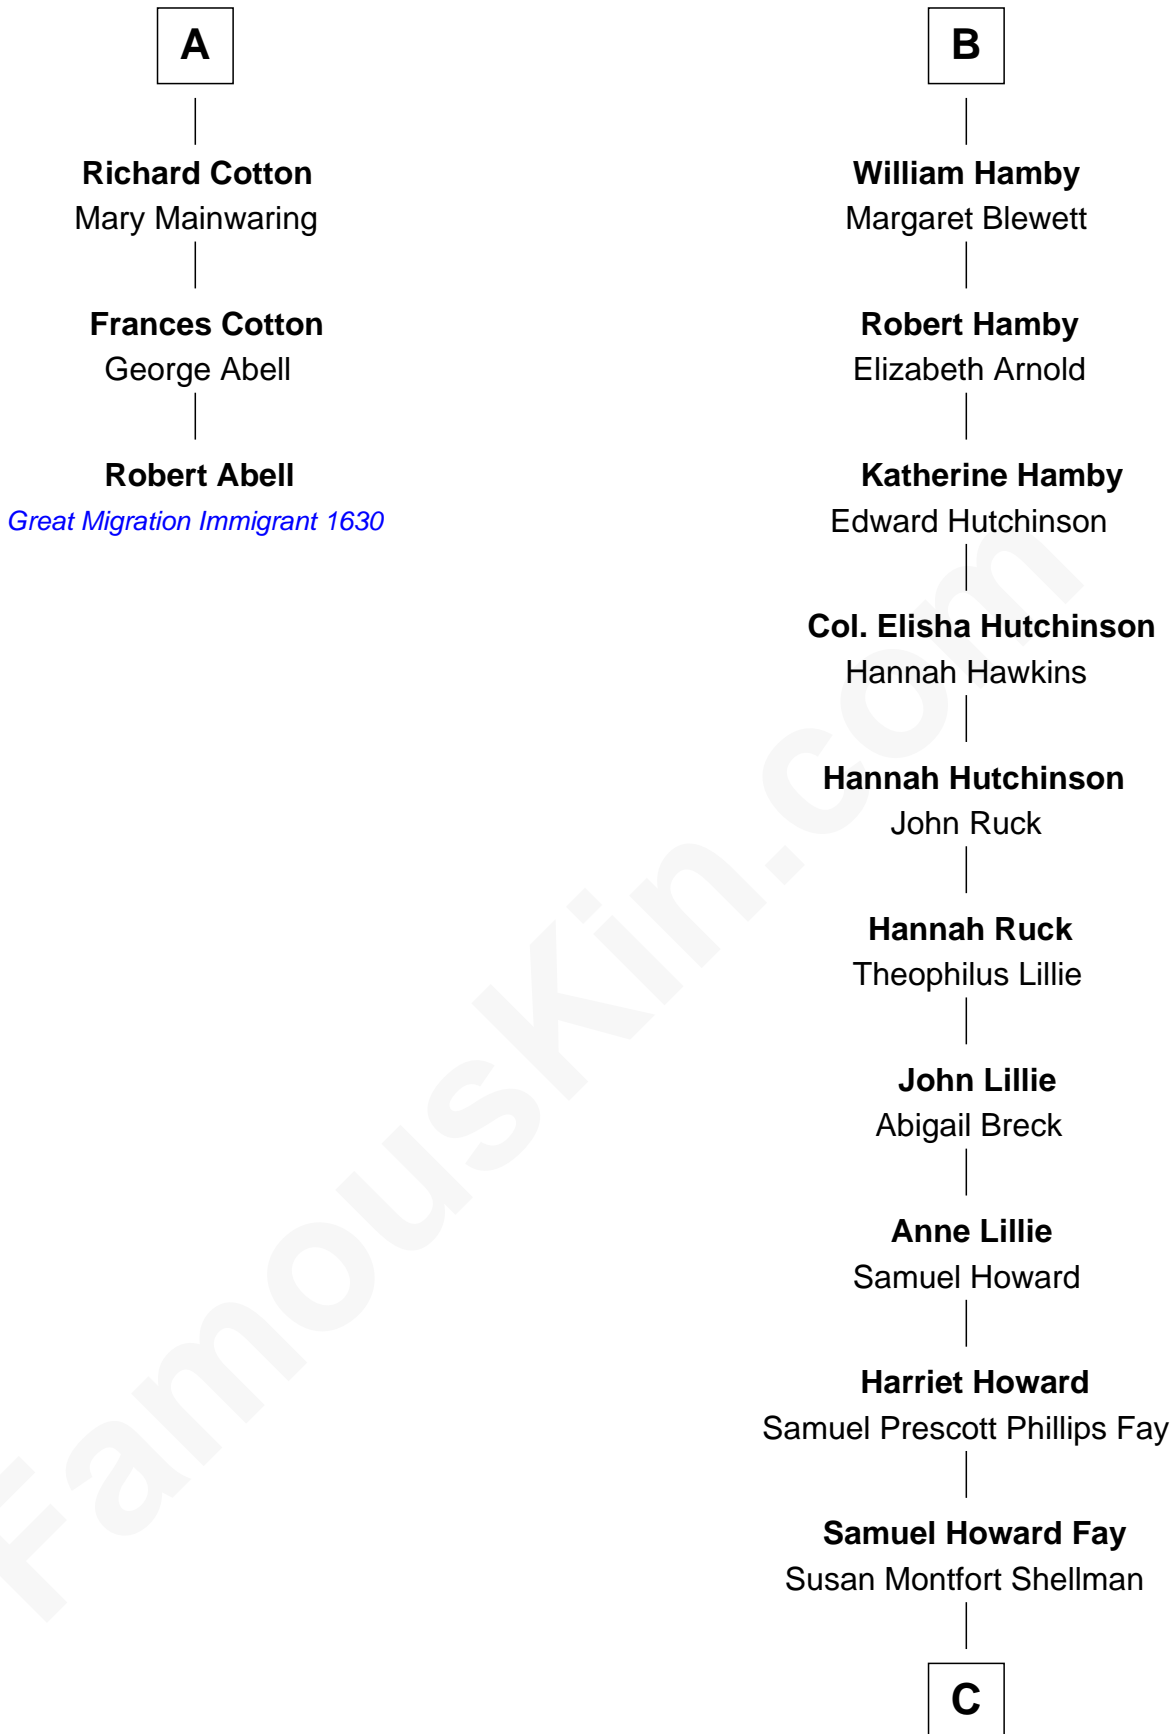

FamousKin.com

Relationship Chart of

Robert Abell

(c1605 - 1663) Great Migration Immigrant 1630

9th cousin 11 times removed of

George H. W. Bush
41st U.S. President

Sir Philip le Despencer
Joan de Cobham

C

Harriet Eleanor Fay
Rev. James Smith Bush

Samuel Prescott Bush
Flora Sheldon

Prescott Sheldon Bush
Dorothy Wear Walker

George H. W. Bush
41st U.S. President

FamousKin.com