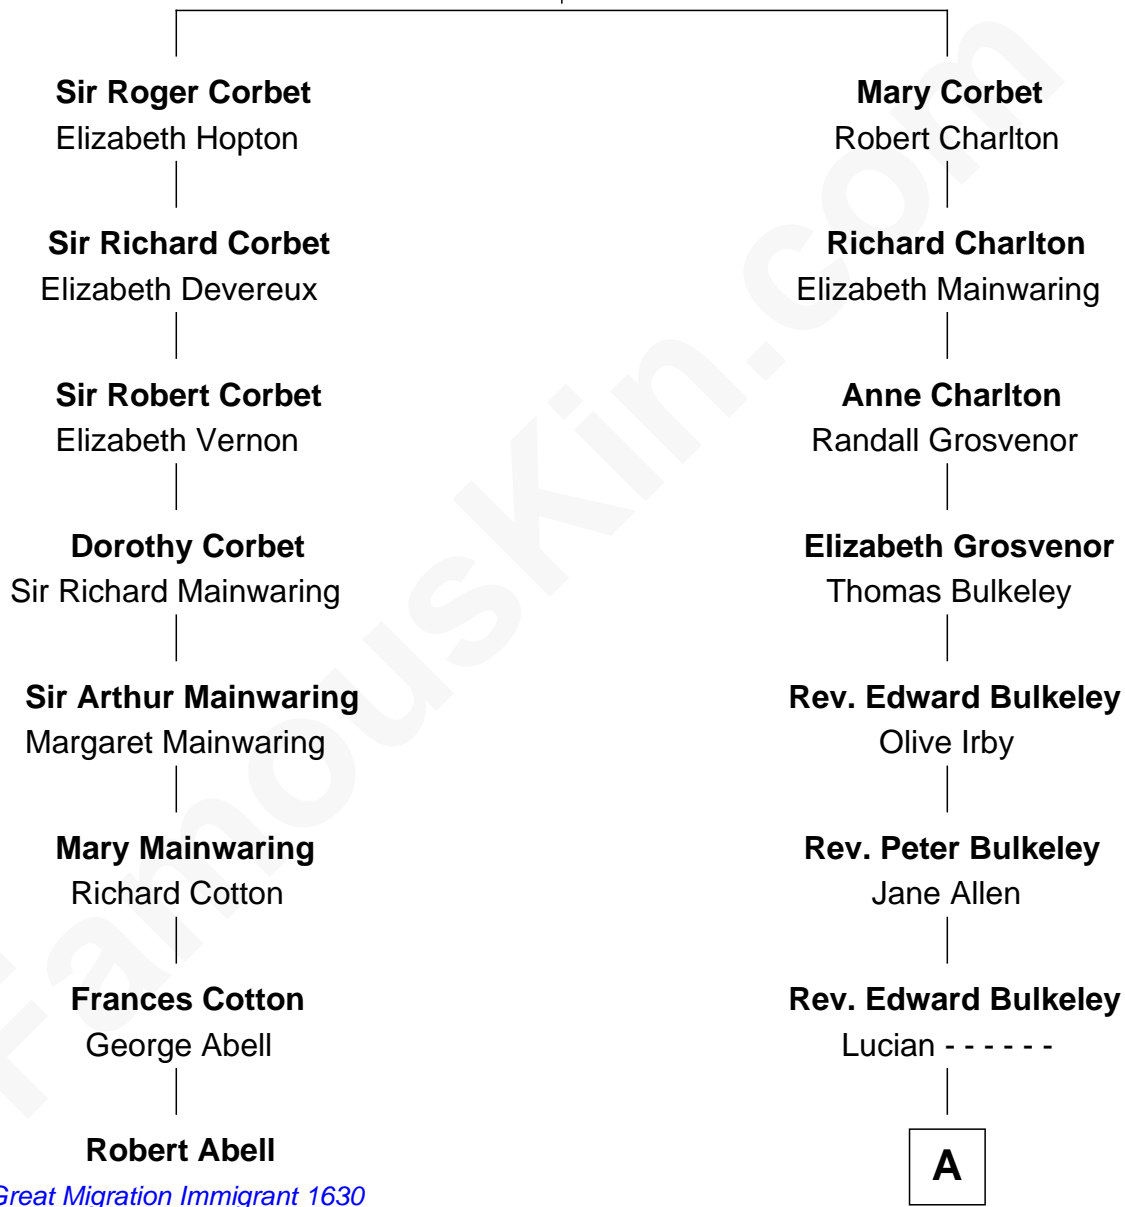

FamousKin.com

Relationship Chart of

Robert Abell

(c1605 - 1663) *Great Migration Immigrant 1630*

7th cousin 9 times removed of

George H. W. Bush
41st U.S. President

Sir Robert Corbet
Margaret - - - - -

A

Peter Bulkeley
Rebecca Wheeler

Rebecca Bulkeley
Dr. Jonathan Prescott

Dr. Abel Prescott
Abigail Brigham

Lucy Prescott
Jonathan Fay

Samuel Prescott Phillips Fay
Harriet Howard

Samuel Howard Fay
Susan Montfort Shellman