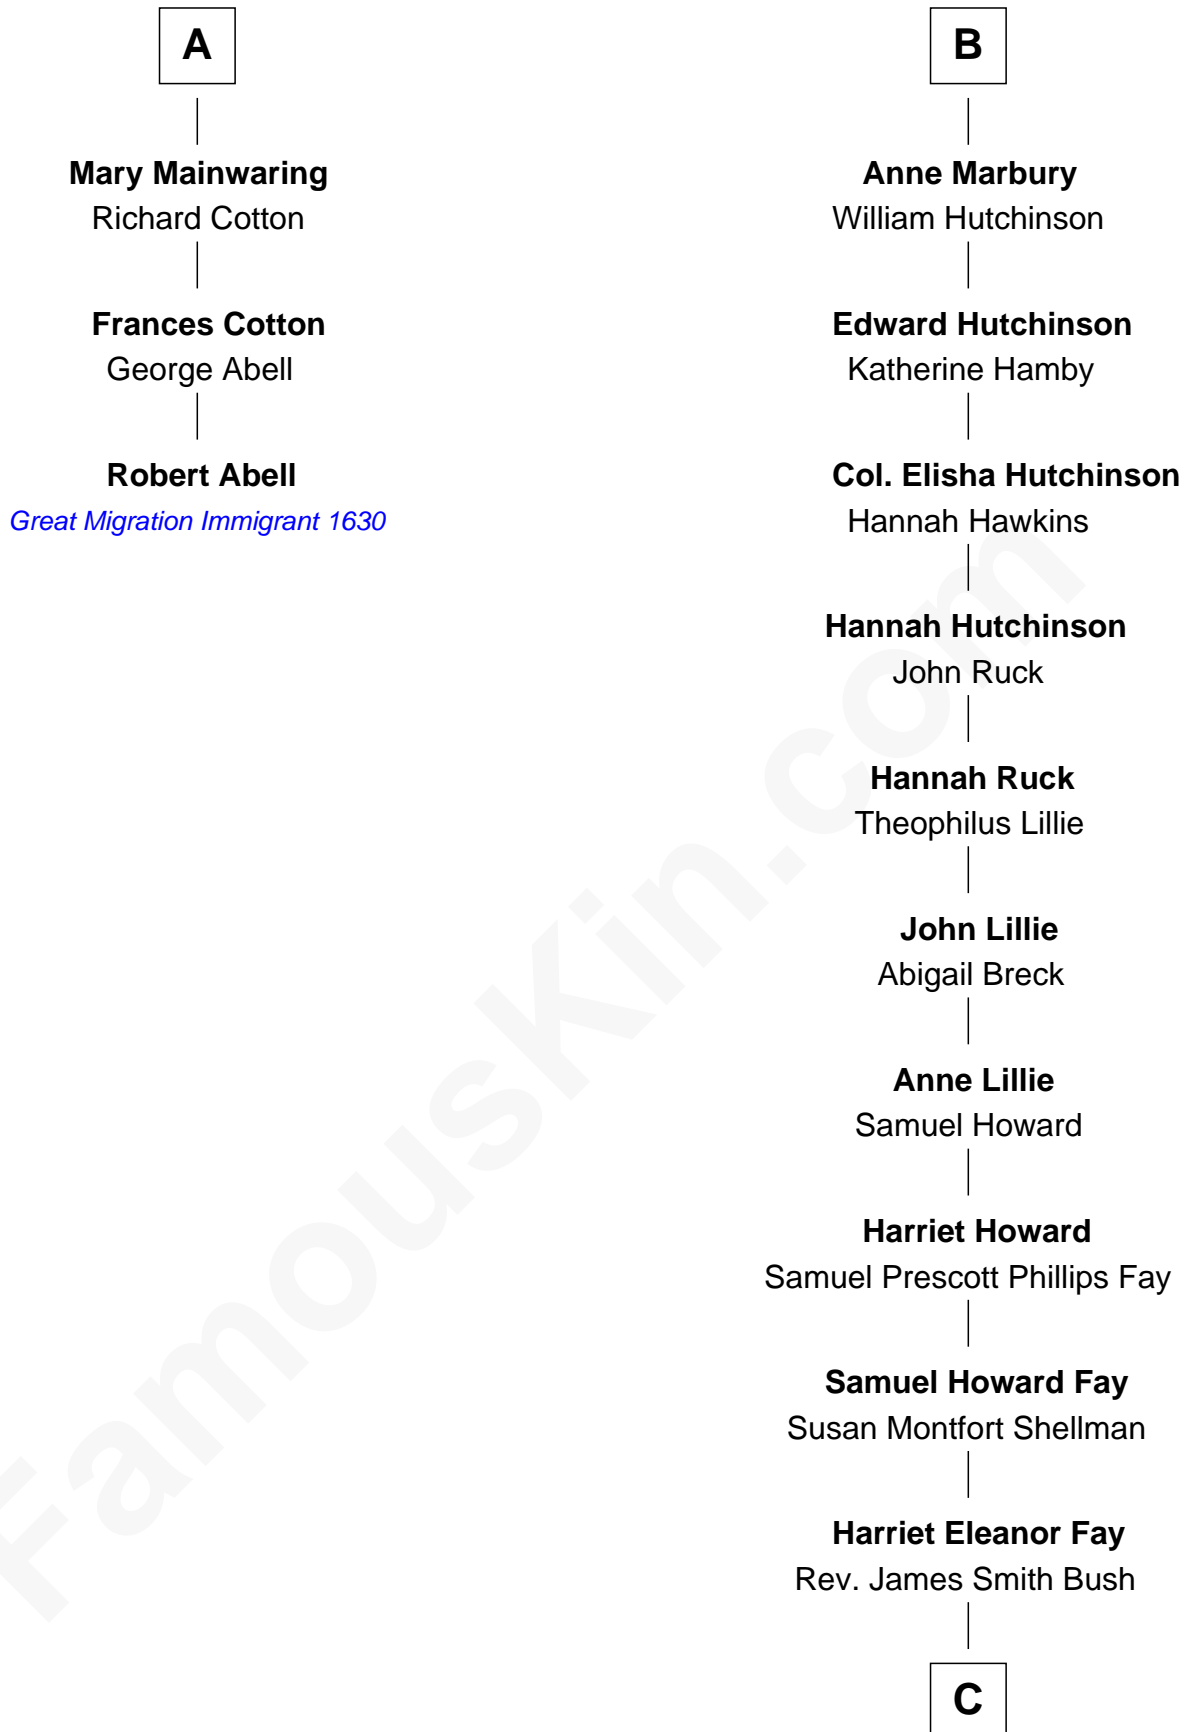

FamousKin.com Relationship Chart of

Robert Abell

(c1605 - 1663) Great Migration Immigrant 1630

9th cousin 10 times removed of

George H. W. Bush

41st U.S. President

Robert de Ferrers
Margaret Despencer

Sir Edmund Ferrers
Ellen Roche

Sir William Ferrers
Elizabeth Belknap

Anne Ferrers
Sir Walter Devereux

Elizabeth Devereux
Sir Richard Corbet

Sir Robert Corbet
Elizabeth Vernon

Dorothy Corbet
Sir Richard Mainwaring

Sir Arthur Mainwaring
Margaret Mainwaring

B

C

Samuel Prescott Bush

Flora Sheldon

Prescott Sheldon Bush

Dorothy Wear Walker

George H. W. Bush

41st U.S. President