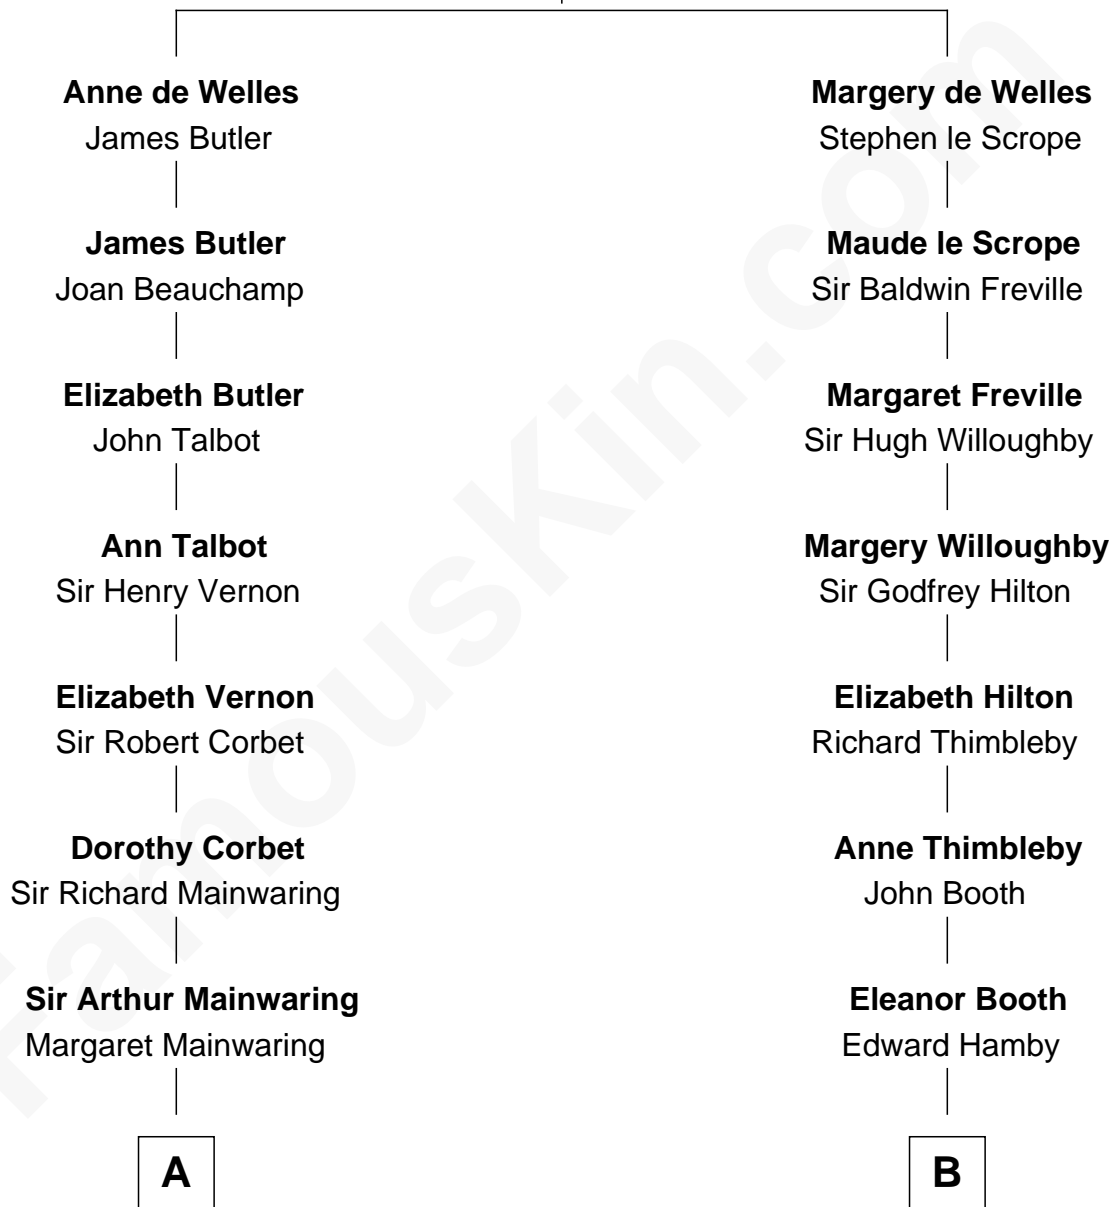

FamousKin.com

Relationship Chart of

Robert Abell

(c1605 - 1663) Great Migration Immigrant 1630

9th cousin 11 times removed of

George H. W. Bush
41st U.S. President

John de Welles
Maud de Roos

C

Harriet Eleanor Fay
Rev. James Smith Bush

Samuel Prescott Bush
Flora Sheldon

Prescott Sheldon Bush
Dorothy Wear Walker

George H. W. Bush
41st U.S. President

FamousKin.com