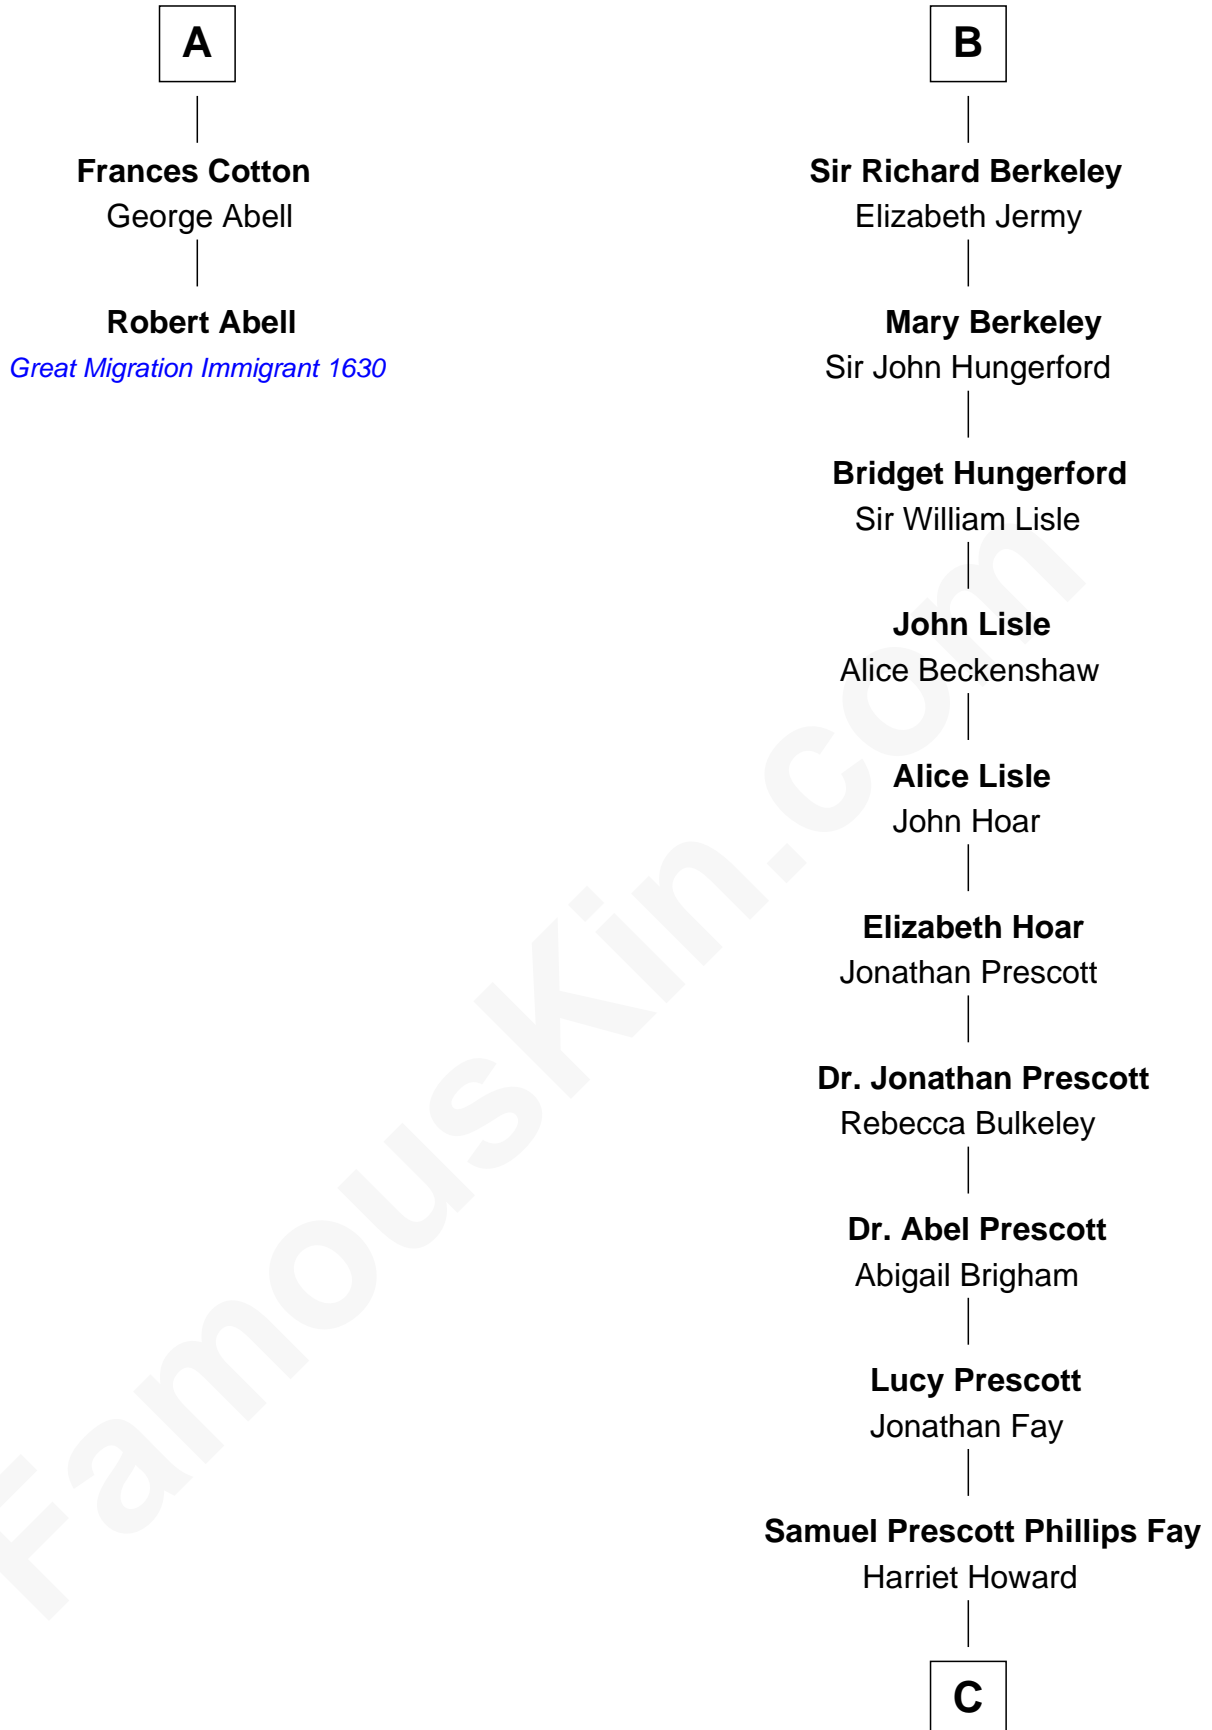

FamousKin.com

Relationship Chart of

Robert Abell

(c1605 - 1663) Great Migration Immigrant 1630

8th cousin 13 times removed of

George H. W. Bush
41st U.S. President

Sir Maurice de Berkeley
Eve la Zouche

Thomas de Berkeley
Katherine de Clyvedon

Sir John Berkeley
Elizabeth Betteshorne

Elizabeth Berkeley
Sir John Sutton

Jane Sutton
Thomas Mainwaring

Cecily Mainwaring
John Cotton

Sir George Cotton
Mary Onley

Richard Cotton
Mary Mainwaring

A

Maurice de Berkeley
Margaret - - - - -

Thomas Berkeley
Catherine Botetourte

Maurice Berkeley
Johanna Denham

Maurice Berkeley
Ellen Montfort

Sir William Berkeley
Anne Stafford

Richard Berkeley
Elizabeth Conningsby

Sir John Berkeley
Isabel Dennis

B

C

—
Samuel Howard Fay
Susan Montfort Shellman

—
Harriet Eleanor Fay
Rev. James Smith Bush

—
Samuel Prescott Bush
Flora Sheldon

—
Prescott Sheldon Bush
Dorothy Wear Walker

—
George H. W. Bush
41st U.S. President