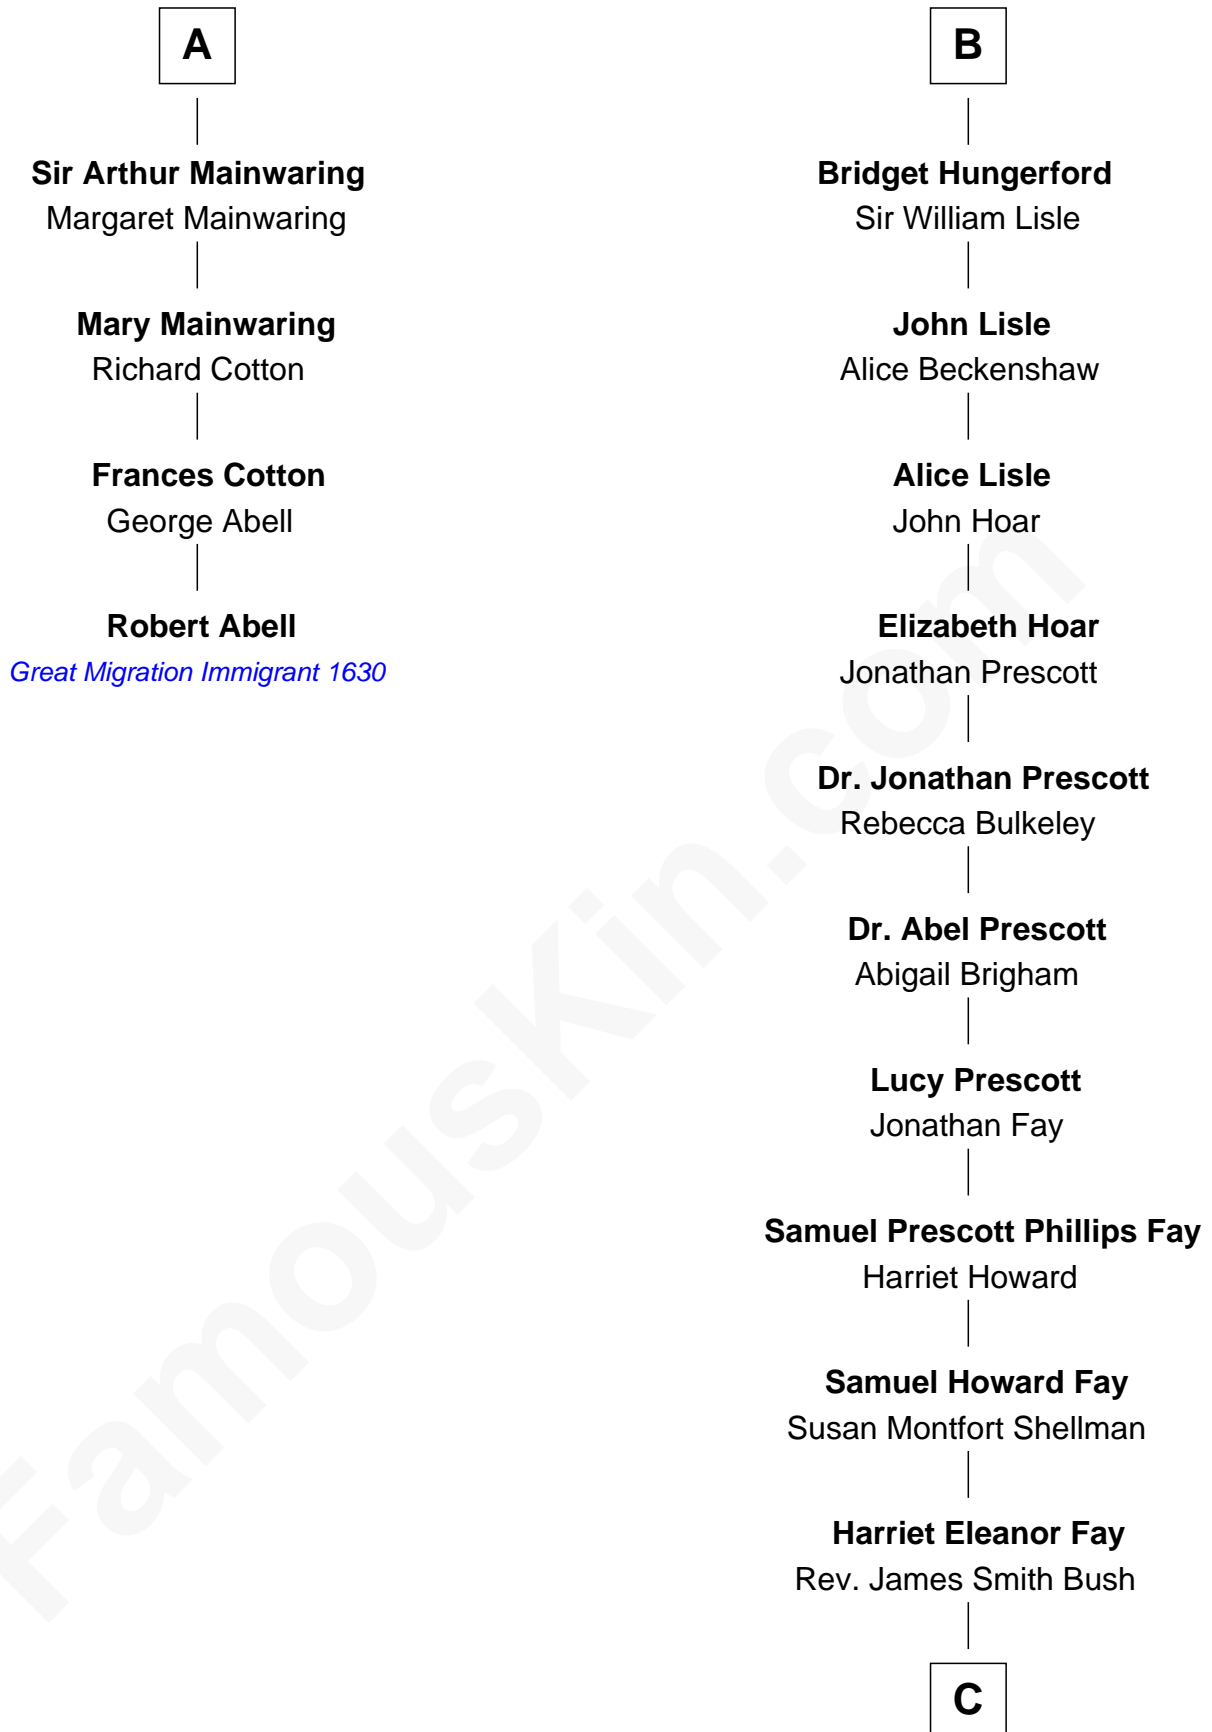

FamousKin.com

Relationship Chart of

Robert Abell

(c1605 - 1663) Great Migration Immigrant 1630

10th cousin 9 times removed of

George H. W. Bush
41st U.S. President

John de Mowbray
Elizabeth de Segrave

C

Samuel Prescott Bush

Flora Sheldon

Prescott Sheldon Bush

Dorothy Wear Walker

George H. W. Bush

41st U.S. President

FamousKin.com