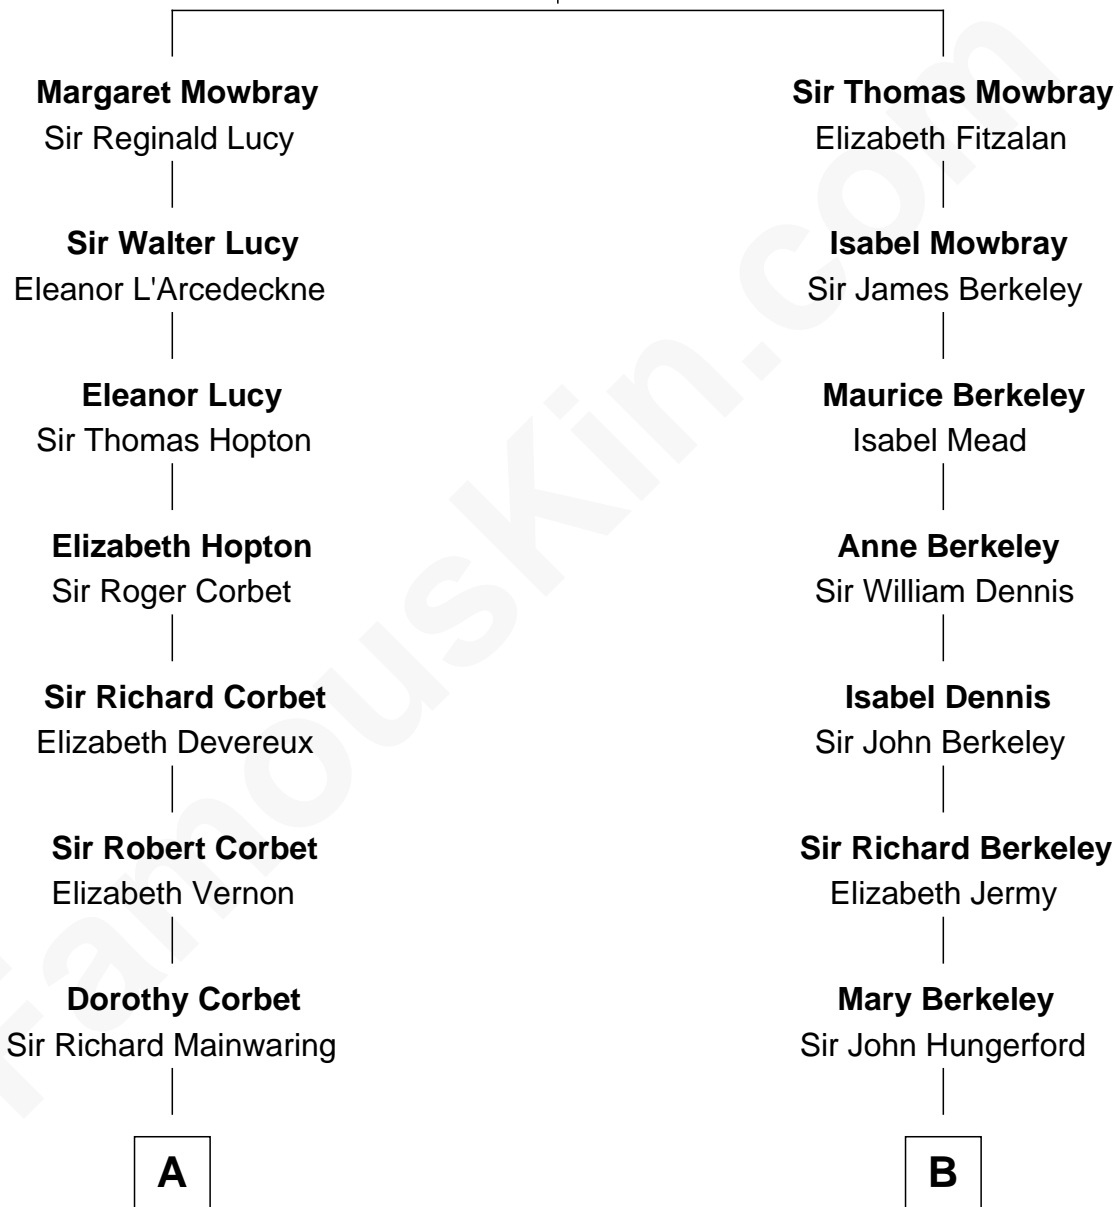

FamousKin.com

Relationship Chart of

Robert Abell

(c1605 - 1663) Great Migration Immigrant 1630

10th cousin 9 times removed of

George H. W. Bush
41st U.S. President

John de Mowbray
Elizabeth de Segrave

C

Samuel Prescott Bush

Flora Sheldon

Prescott Sheldon Bush

Dorothy Wear Walker

George H. W. Bush

41st U.S. President

FamousKin.com