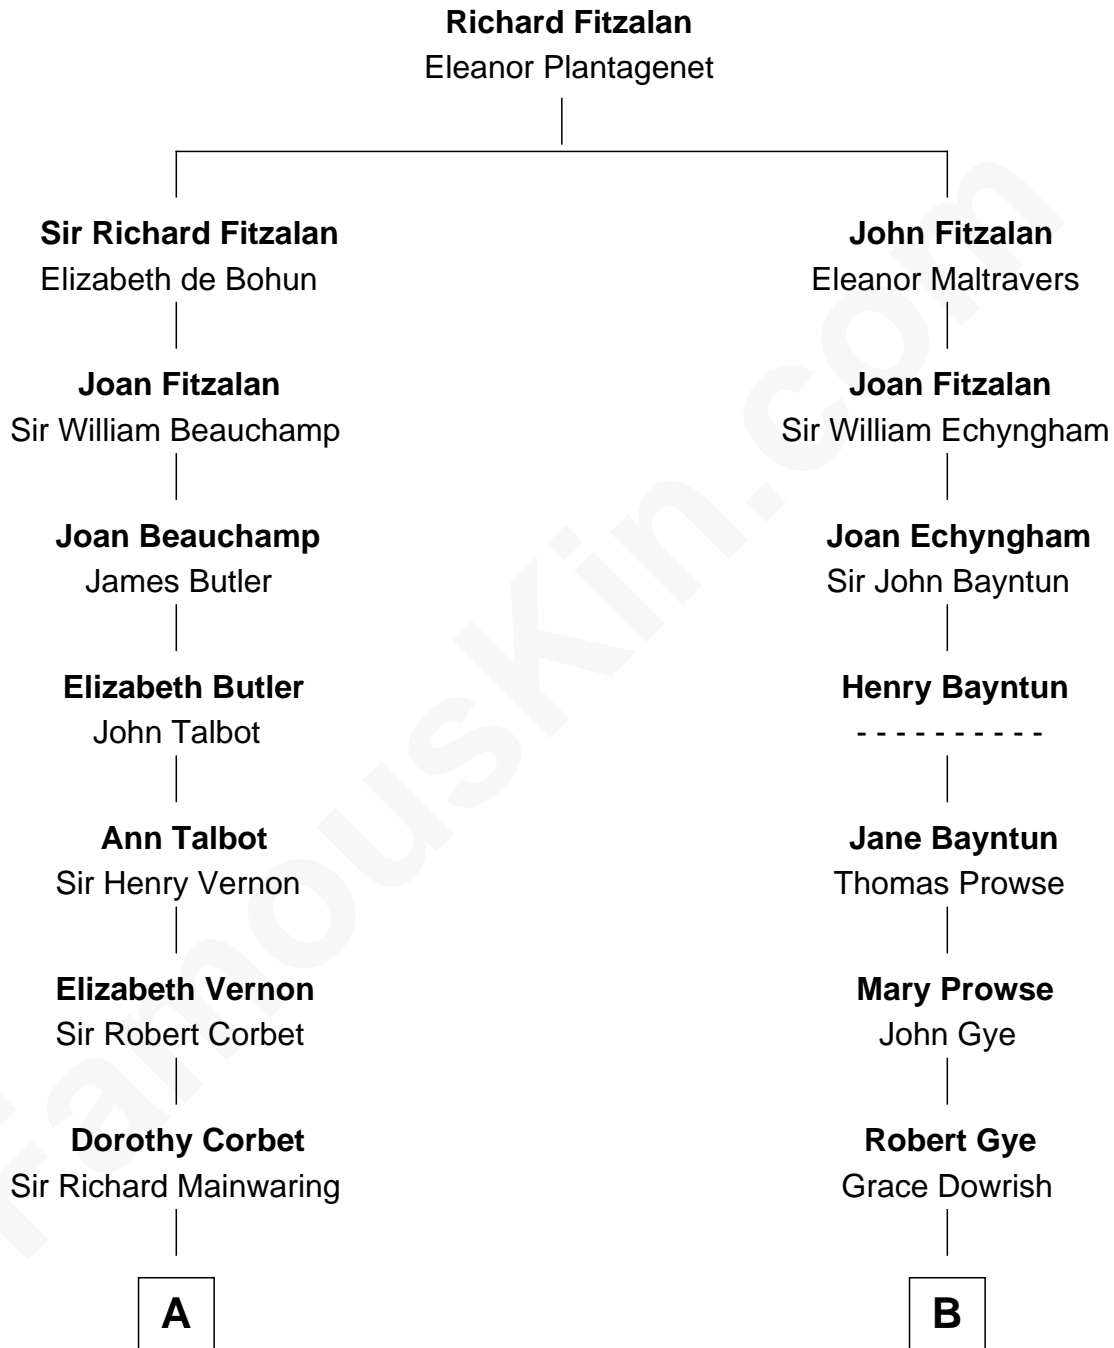

FamousKin.com

Relationship Chart of

Robert Abell

(c1605 - 1663) Great Migration Immigrant 1630

10th cousin 8 times removed of

Barbara (Pierce) Bush

First Lady of President George H.W. Bush

C

Marvin Pierce
Pauline Robinson

Barbara (Pierce) Bush
First Lady of George H.W. Bush

FamousKin.com