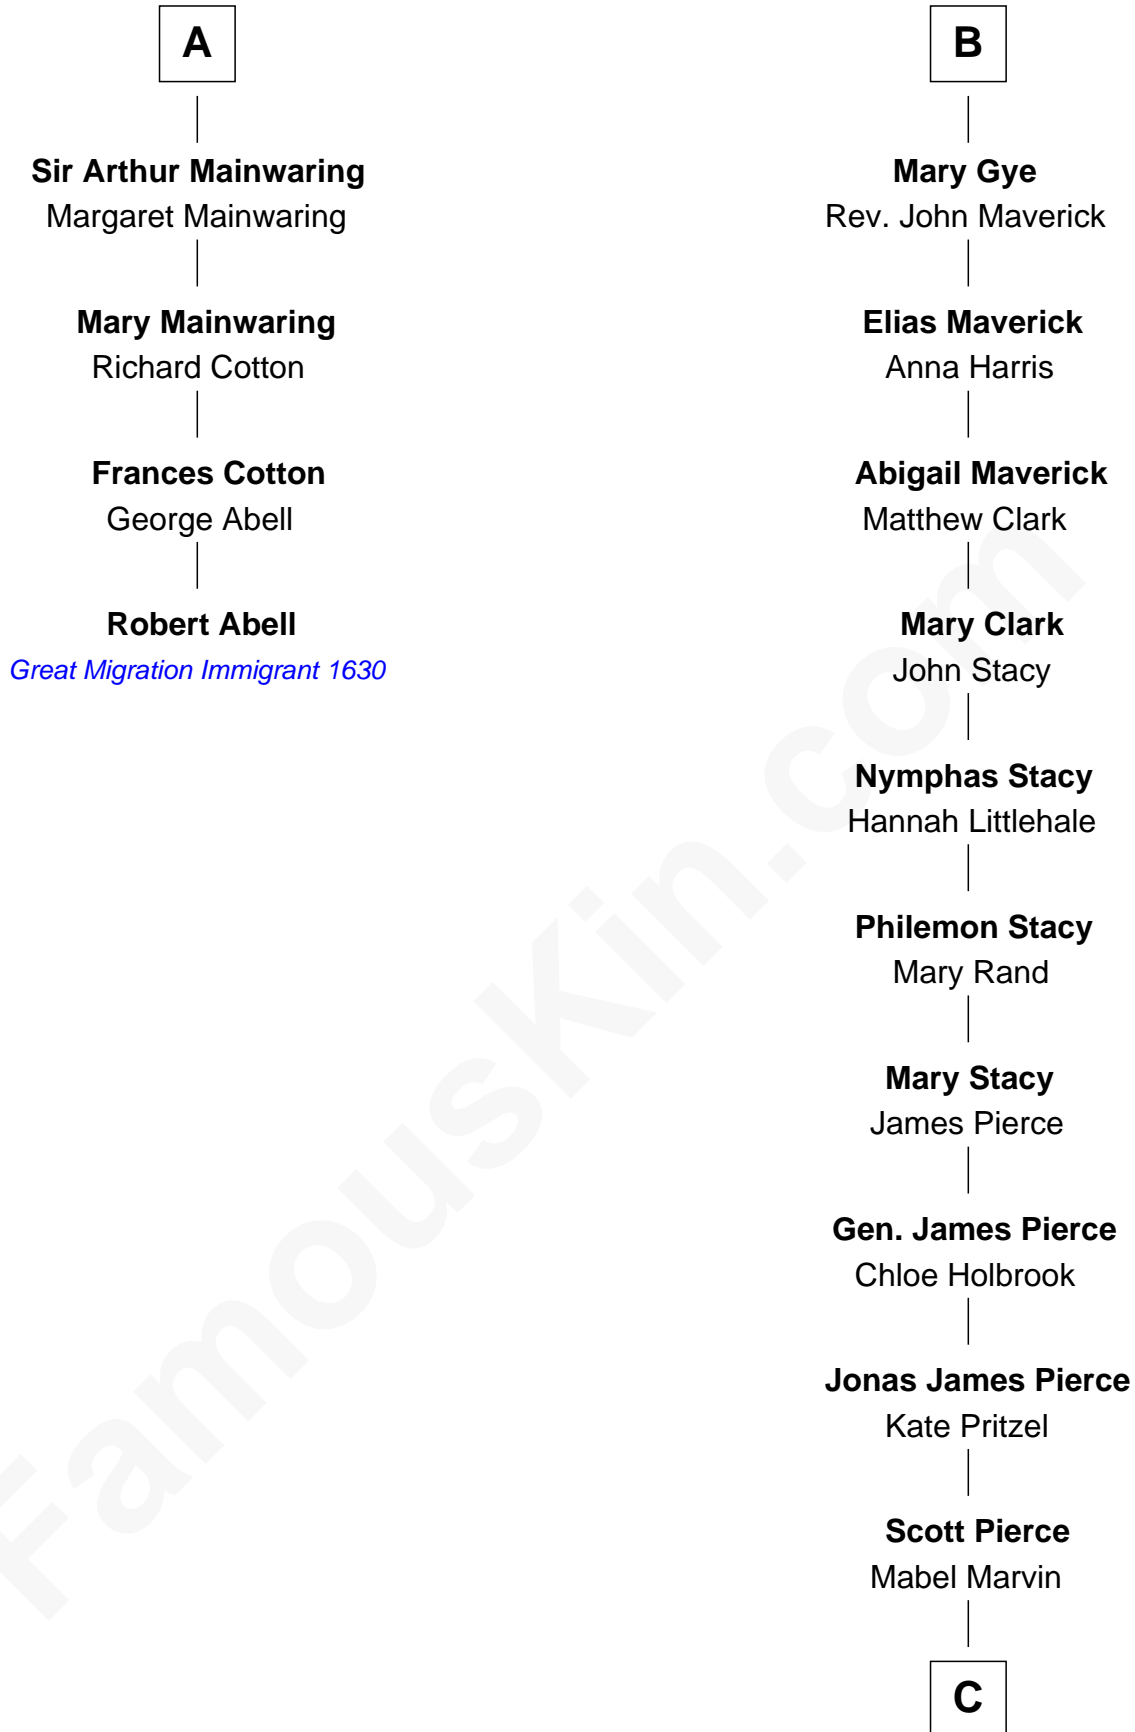

FamousKin.com

Relationship Chart of

Robert Abell

(c1605 - 1663) Great Migration Immigrant 1630

10th cousin 8 times removed of

Barbara (Pierce) Bush

First Lady of President George H.W. Bush

C

Marvin Pierce
Pauline Robinson

Barbara (Pierce) Bush
First Lady of George H.W. Bush

FamousKin.com