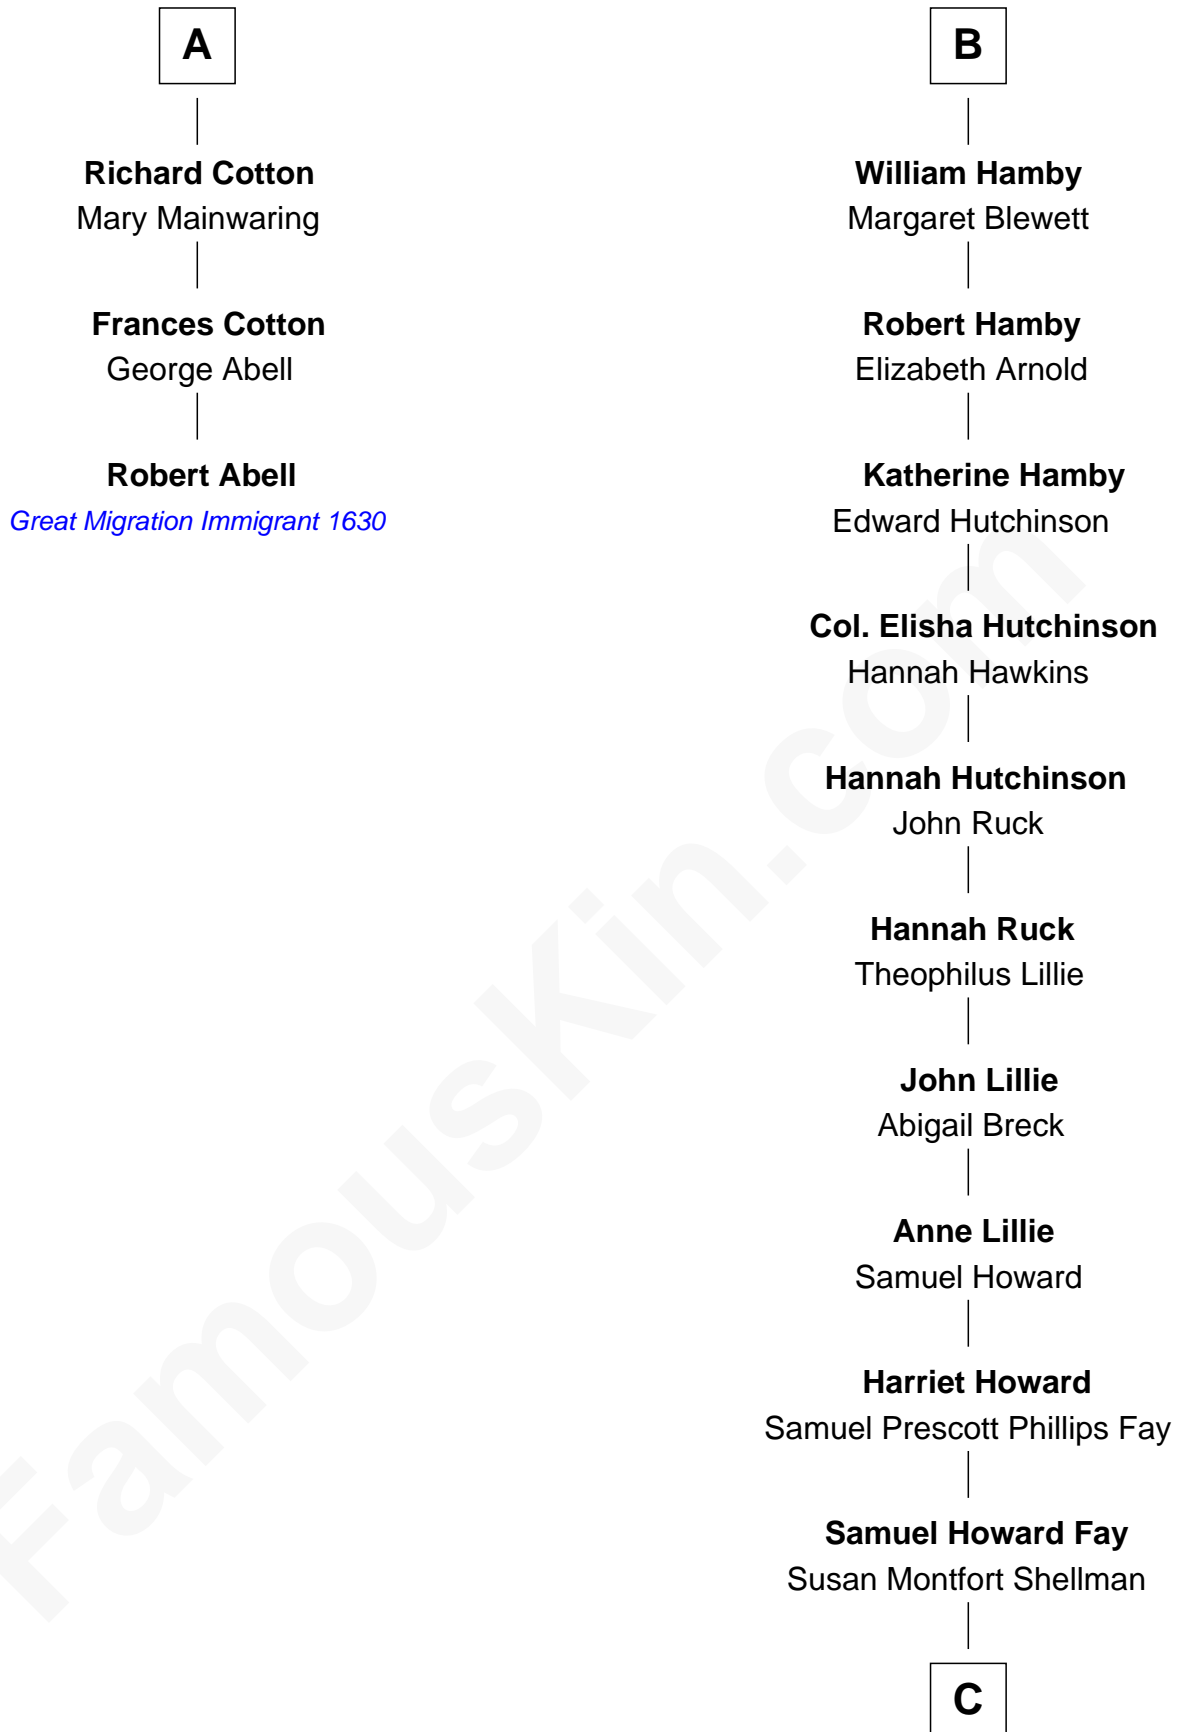

FamousKin.com Relationship Chart of

Robert Abell

(c1605 - 1663) Great Migration Immigrant 1630

9th cousin 12 times removed of

George W. Bush

43rd U.S. President

Sir Philip le Despencer

Joan de Cobham

Jane Sutton

Thomas Mainwaring

Cecily Mainwaring

John Cotton

Sir George Cotton

Mary Onley

A

Hawise le Despencer

Richard Thimbleby

Anne Thimbleby

John Booth

Eleanor Booth

Edward Hamby

B

C

Harriet Eleanor Fay
Rev. James Smith Bush

Samuel Prescott Bush
Flora Sheldon

Prescott Sheldon Bush
Dorothy Wear Walker

George Herbert Walker Bush
Barbara Pierce

George W. Bush
43rd U.S. President

FamousKin.com