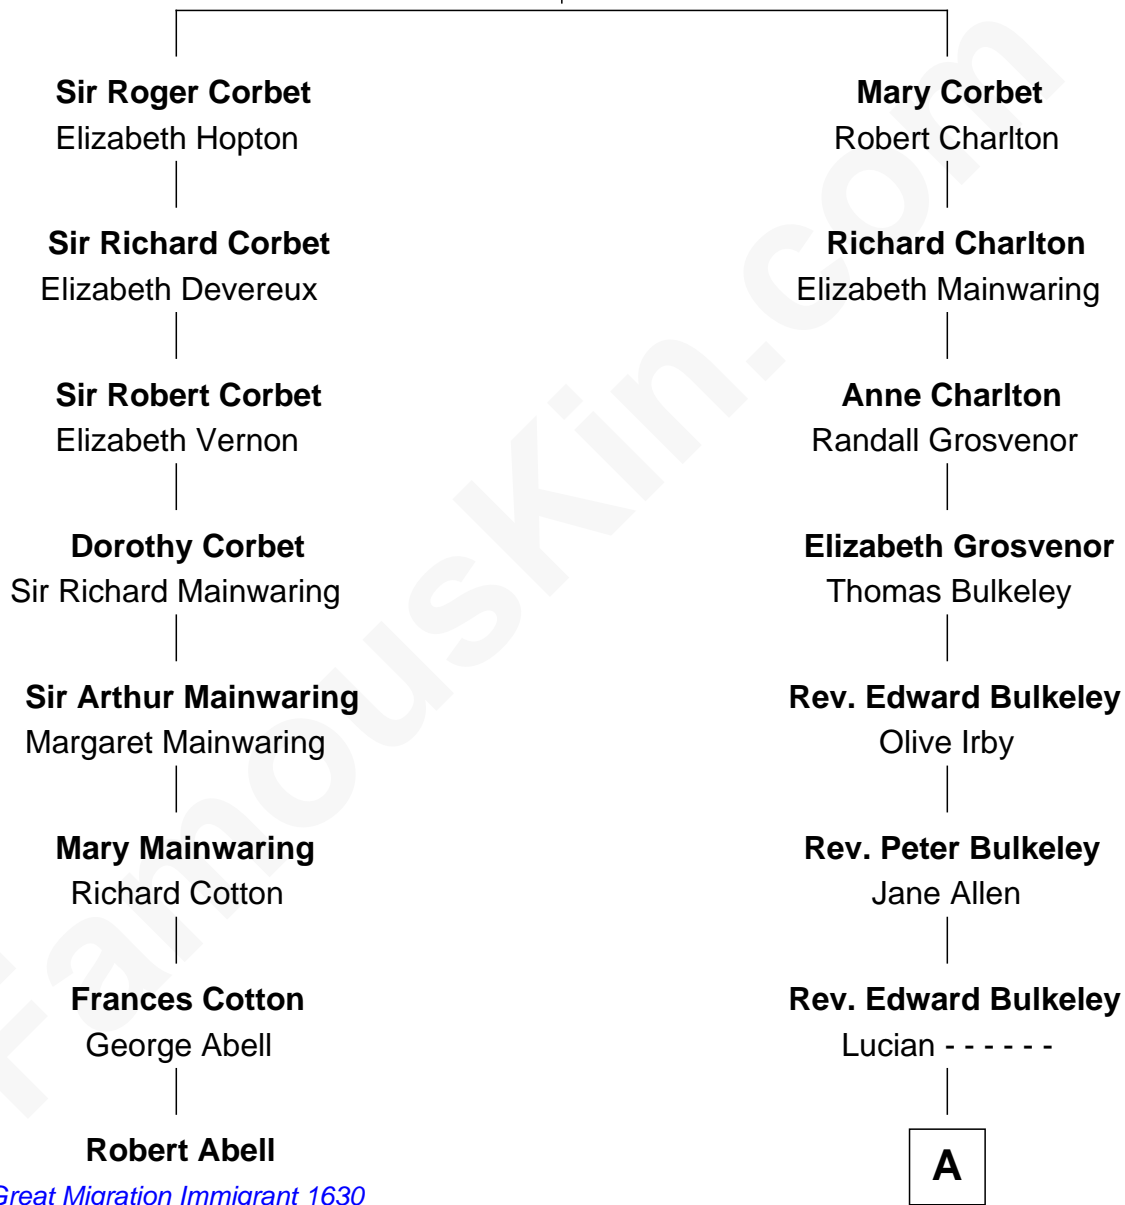

FamousKin.com Relationship Chart of

Robert Abell

(c1605 - 1663) *Great Migration Immigrant 1630*

7th cousin 10 times removed of

George W. Bush

43rd U.S. President

Sir Robert Corbet

Margaret - - - - -

A

Peter Bulkeley

Rebecca Wheeler

Rebecca Bulkeley

Dr. Jonathan Prescott

Dr. Abel Prescott

Abigail Brigham

Lucy Prescott