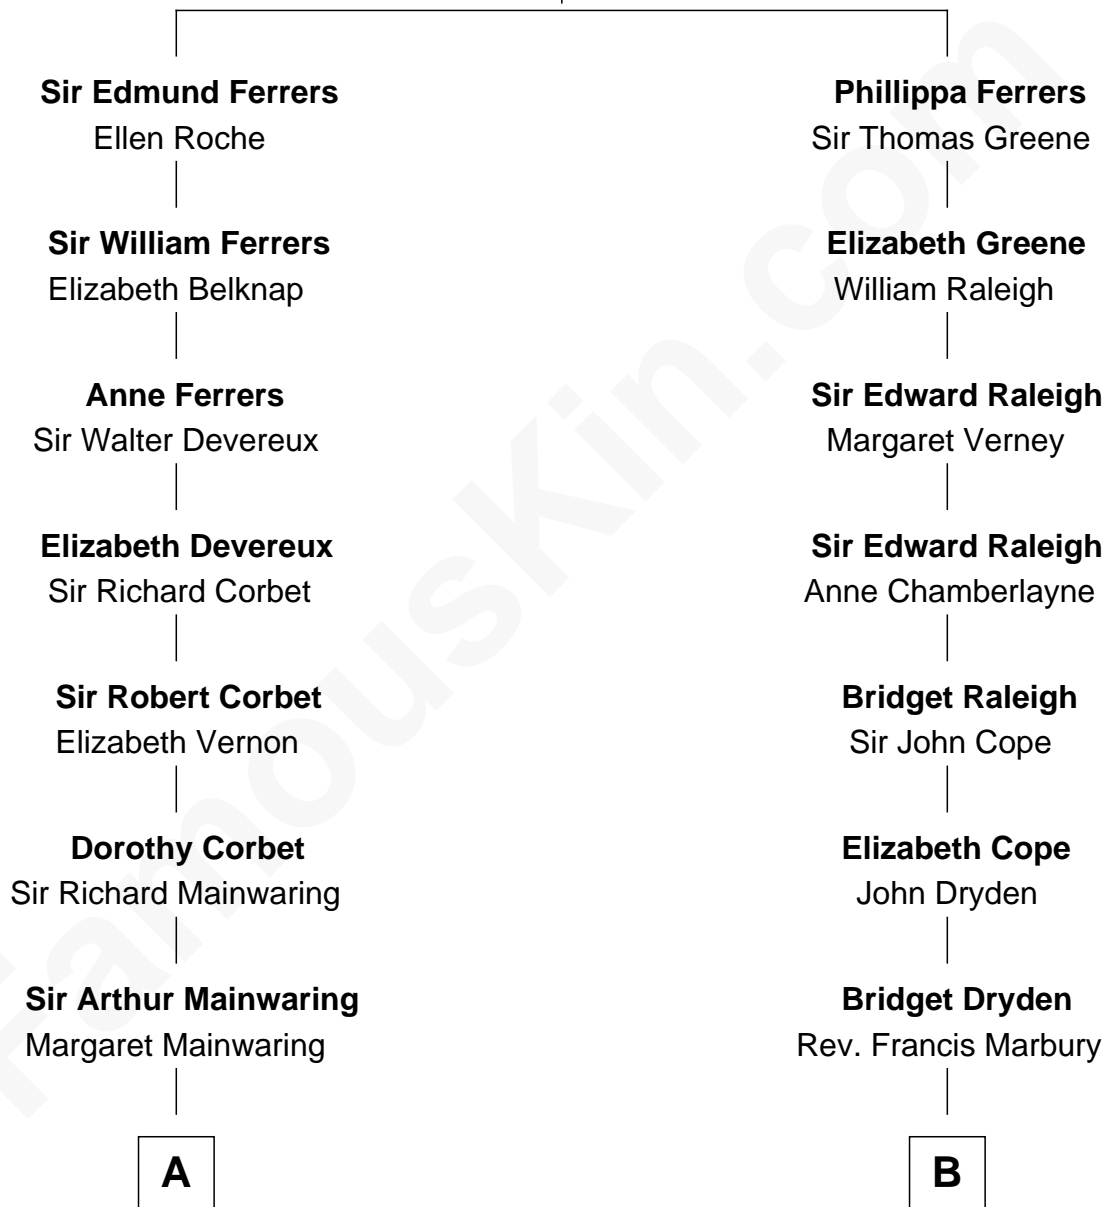

FamousKin.com Relationship Chart of

Robert Abell

(c1605 - 1663) Great Migration Immigrant 1630

9th cousin 11 times removed of

George W. Bush

43rd U.S. President

Robert de Ferrers
Margaret Despencer

C

Samuel Prescott Bush

Flora Sheldon

Prescott Sheldon Bush

Dorothy Wear Walker

George Herbert Walker Bush

Barbara Pierce

George W. Bush

43rd U.S. President