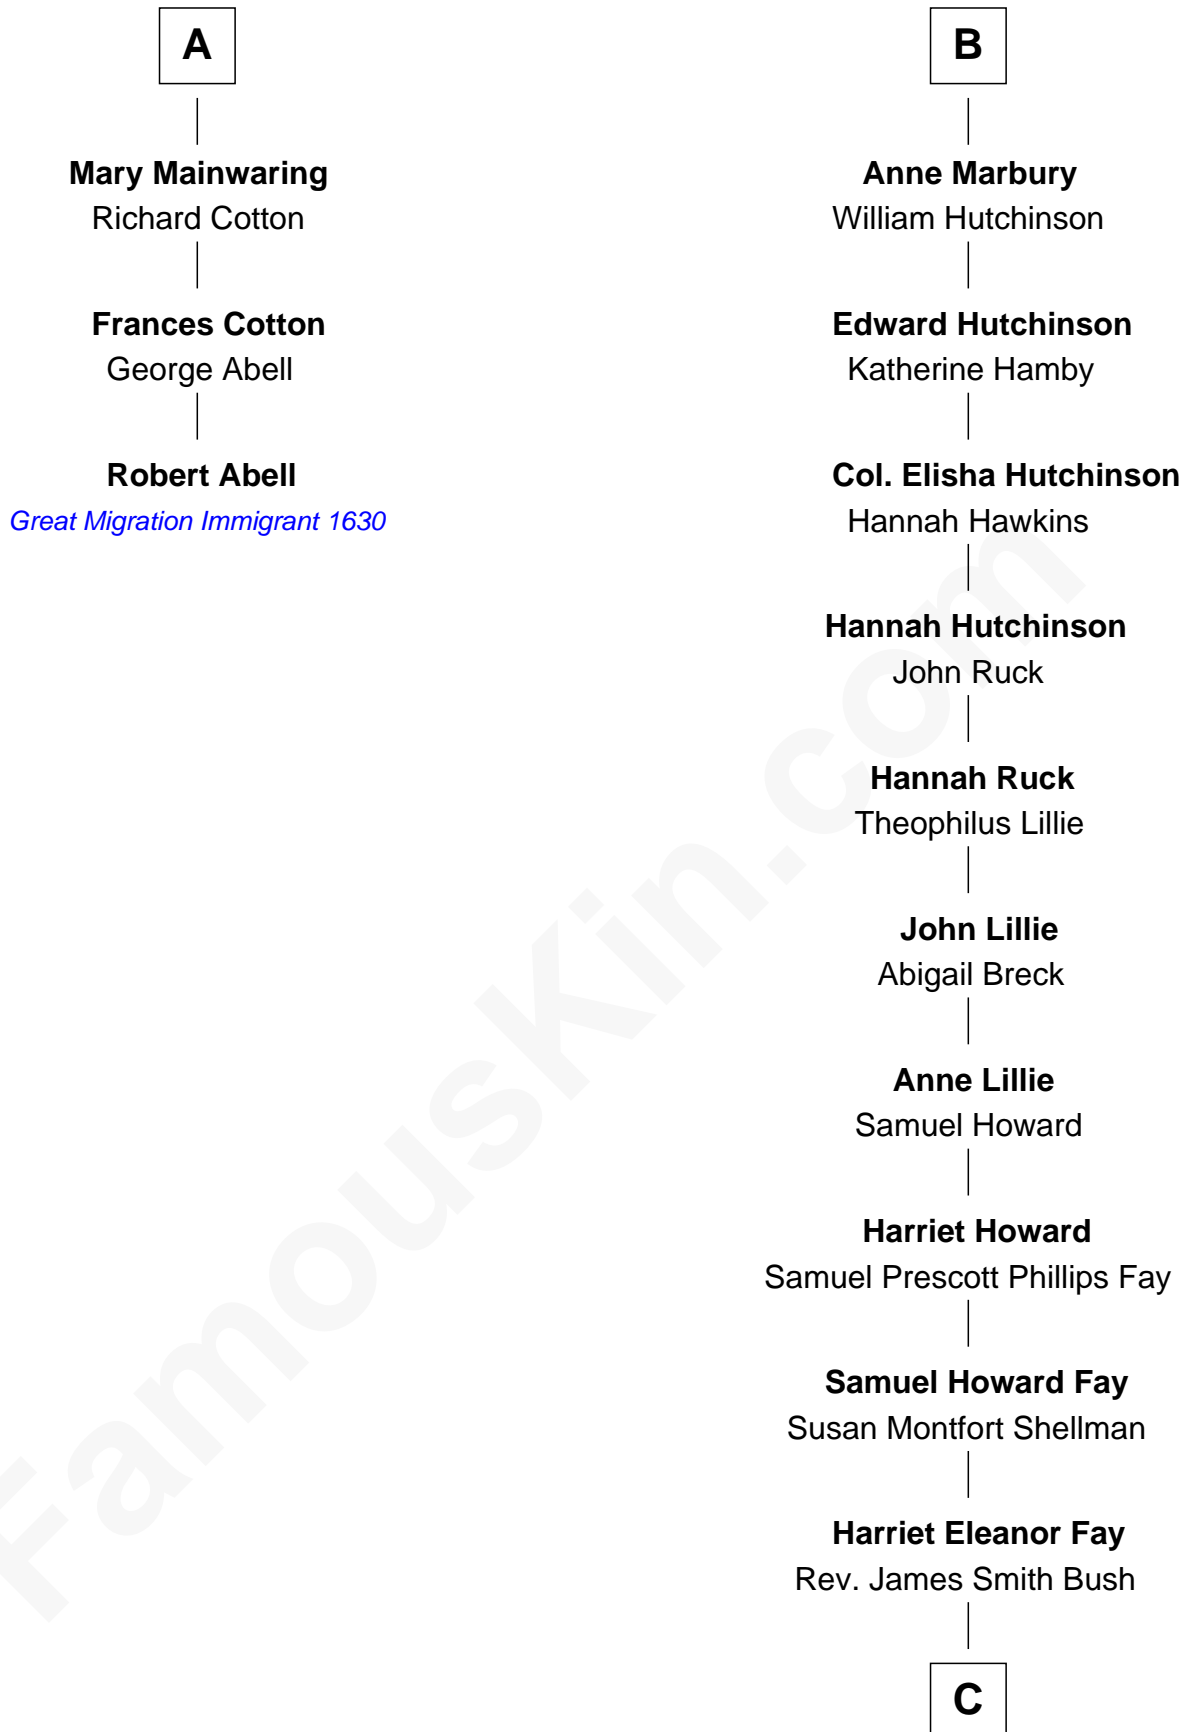

FamousKin.com Relationship Chart of

Robert Abell

(c1605 - 1663) Great Migration Immigrant 1630

9th cousin 11 times removed of

George W. Bush

43rd U.S. President

Robert de Ferrers
Margaret Despencer

C

Samuel Prescott Bush

Flora Sheldon

Prescott Sheldon Bush

Dorothy Wear Walker

George Herbert Walker Bush

Barbara Pierce

George W. Bush

43rd U.S. President