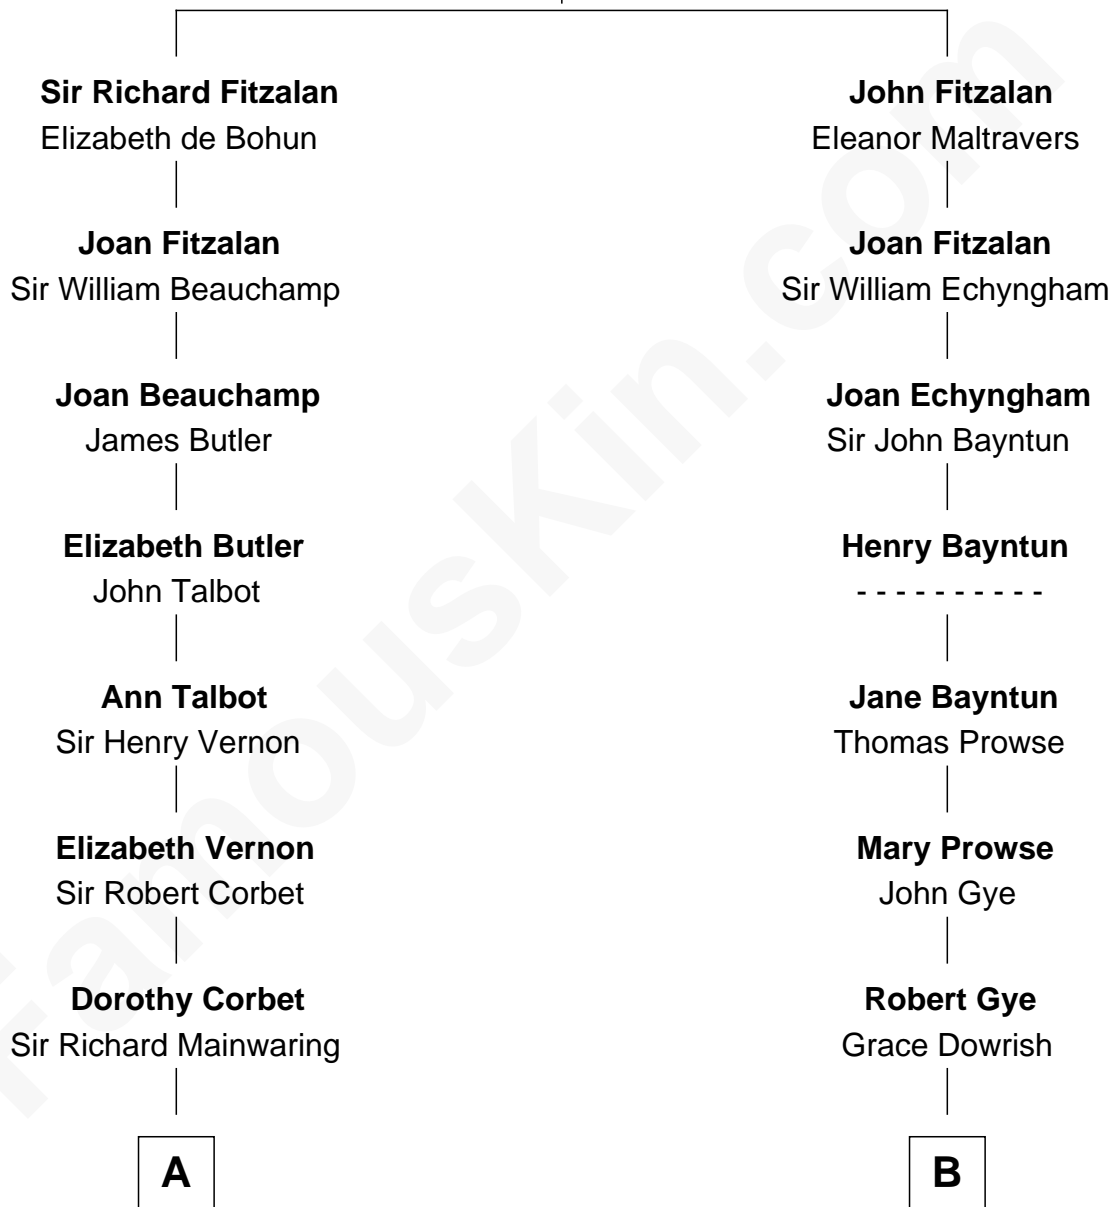

FamousKin.com Relationship Chart of

Robert Abell

(c1605 - 1663) Great Migration Immigrant 1630

10th cousin 9 times removed of

George W. Bush

43rd U.S. President

Richard Fitzalan
Eleanor Plantagenet

C

Marvin Pierce
Pauline Robinson

Barbara Pierce
George Herbert Walker Bush

George W. Bush
43rd U.S. President

FamousKin.com