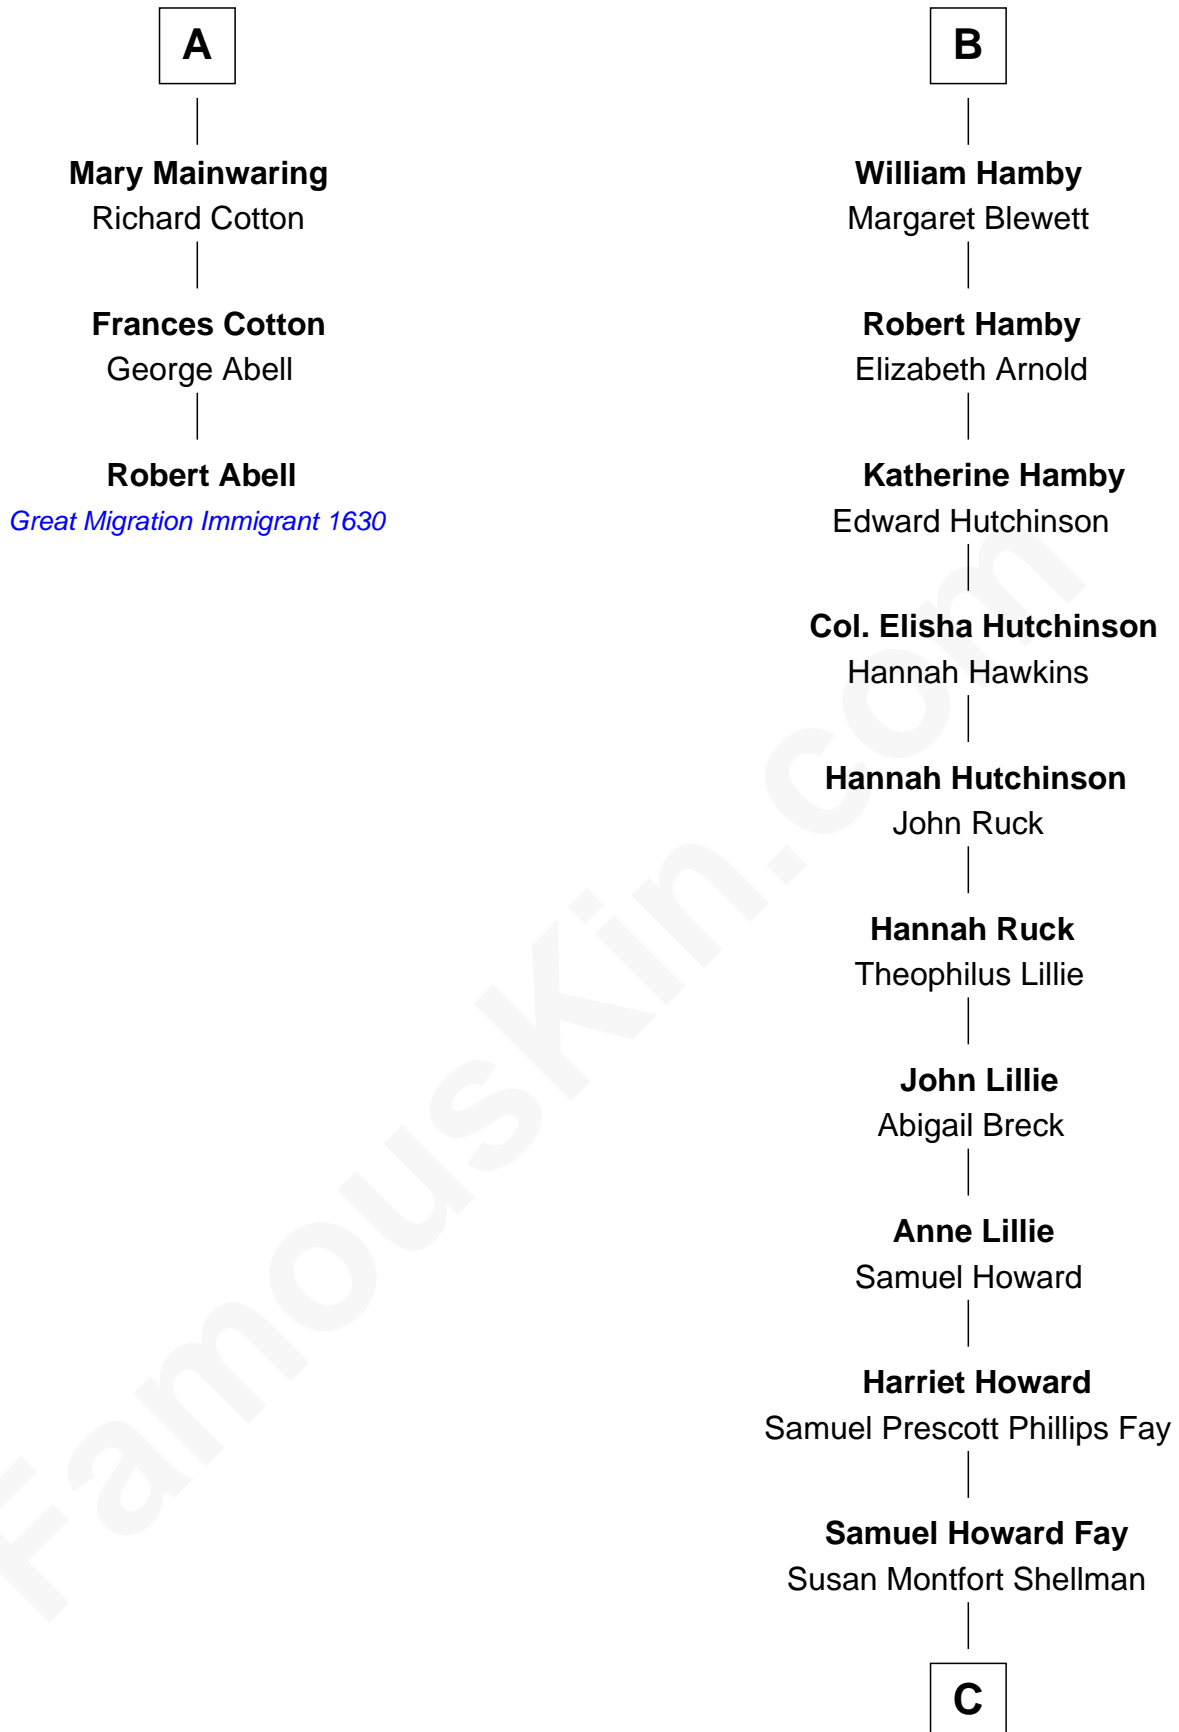

FamousKin.com Relationship Chart of

Robert Abell

(c1605 - 1663) Great Migration Immigrant 1630

9th cousin 12 times removed of

George W. Bush

43rd U.S. President

John de Welles

Maud de Roos

C

Harriet Eleanor Fay
Rev. James Smith Bush

Samuel Prescott Bush
Flora Sheldon

Prescott Sheldon Bush
Dorothy Wear Walker

George Herbert Walker Bush
Barbara Pierce

George W. Bush
43rd U.S. President

FamousKin.com