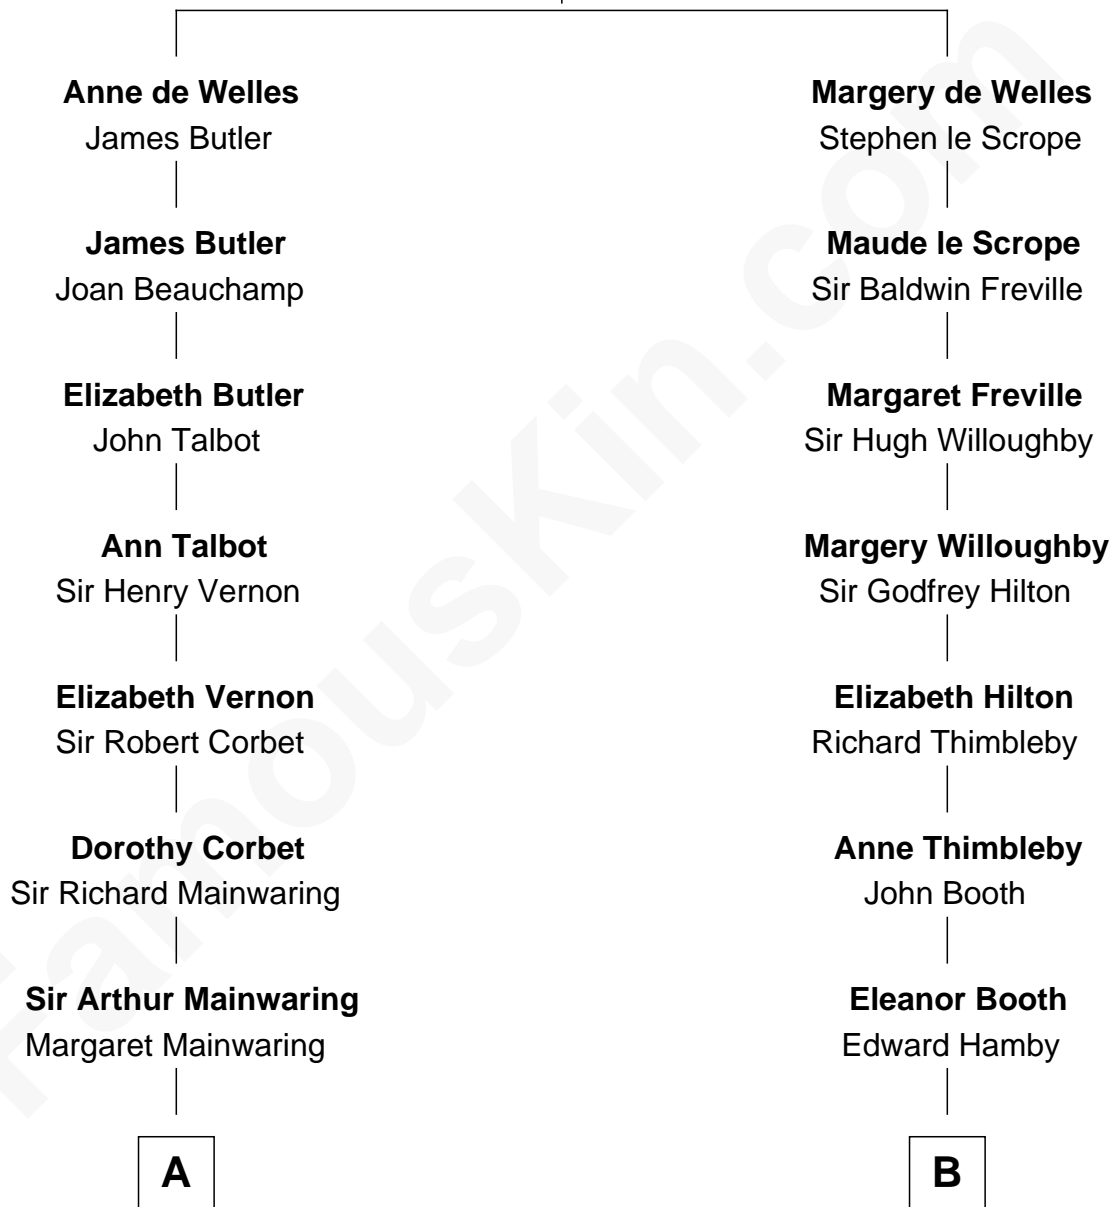

FamousKin.com Relationship Chart of

Robert Abell

(c1605 - 1663) Great Migration Immigrant 1630

9th cousin 12 times removed of

George W. Bush

43rd U.S. President

John de Welles

Maud de Roos

C

Harriet Eleanor Fay
Rev. James Smith Bush

Samuel Prescott Bush
Flora Sheldon

Prescott Sheldon Bush
Dorothy Wear Walker

George Herbert Walker Bush
Barbara Pierce

George W. Bush
43rd U.S. President

FamousKin.com