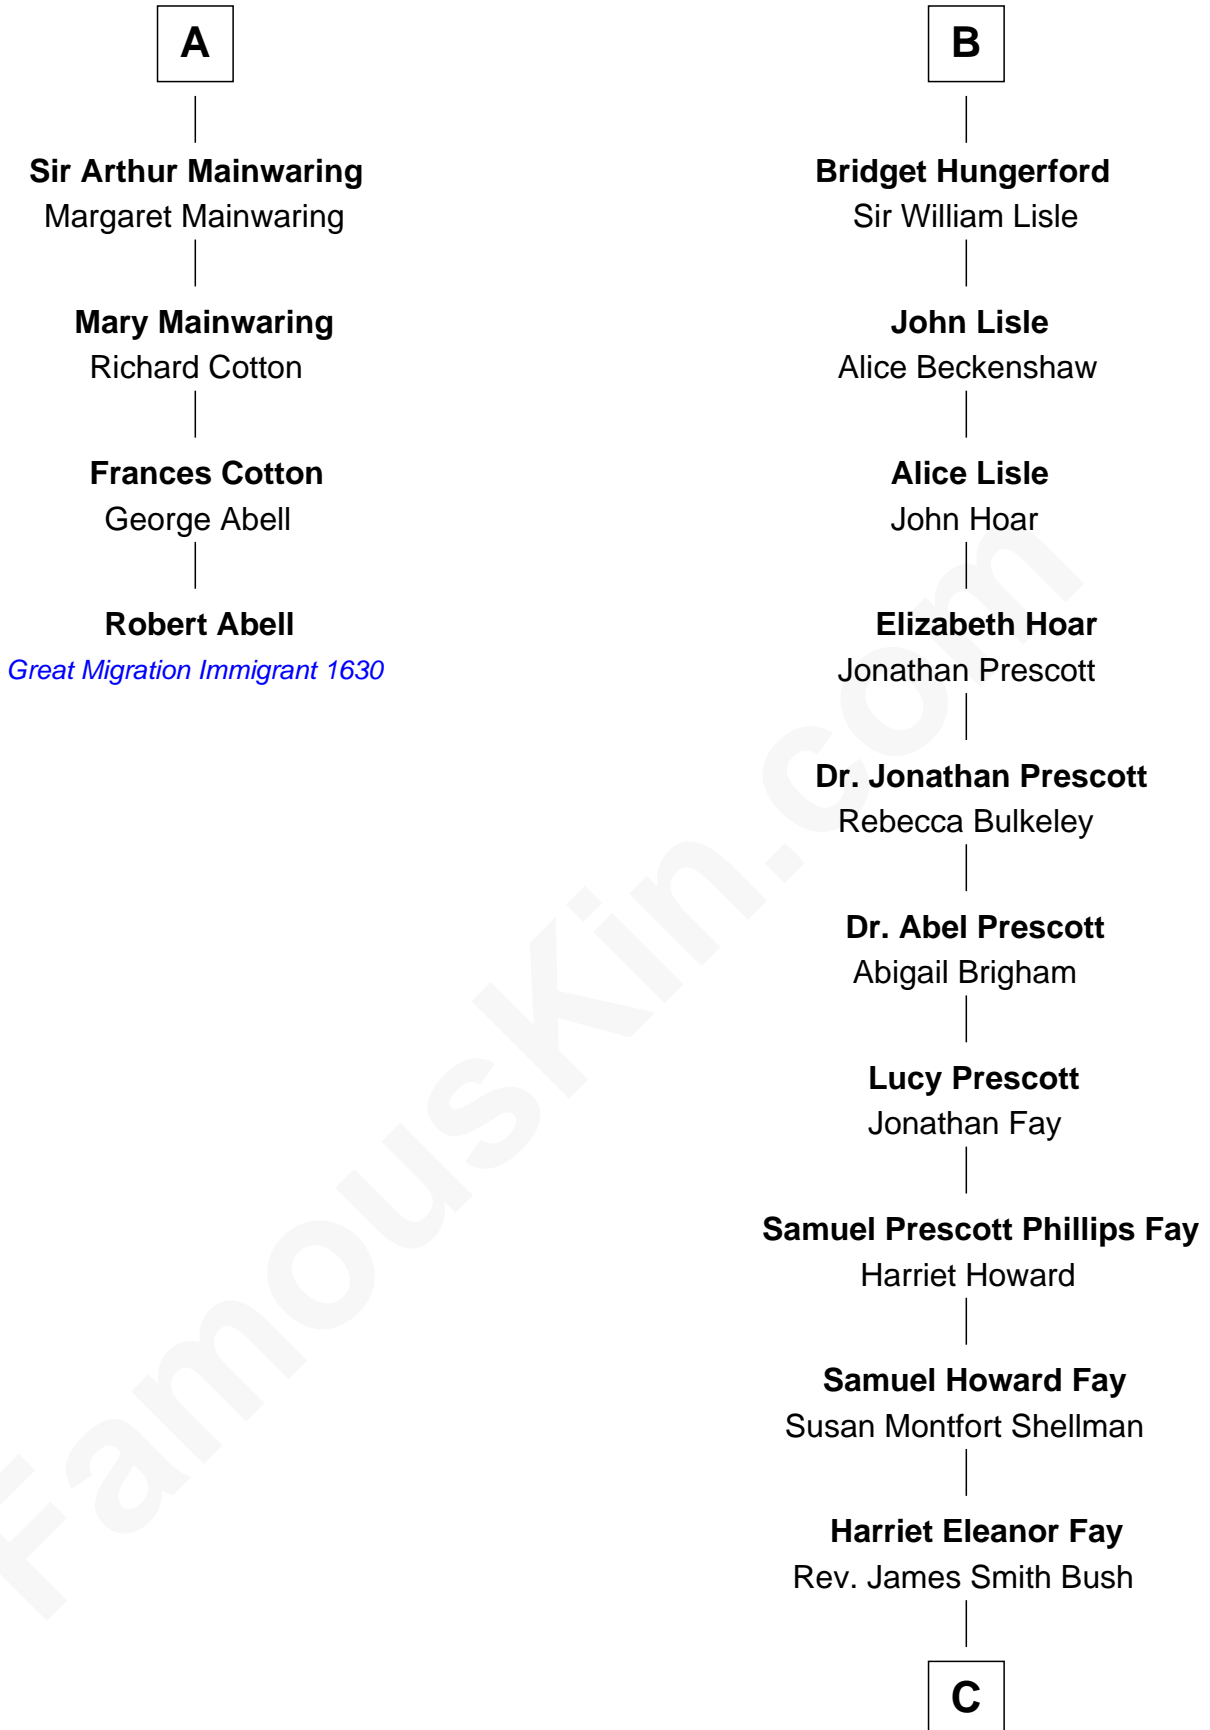

FamousKin.com

Relationship Chart of

Robert Abell

(c1605 - 1663) Great Migration Immigrant 1630

10th cousin 10 times removed of

George W. Bush
43rd U.S. President

John de Mowbray
Elizabeth de Segrave

C

Samuel Prescott Bush

Flora Sheldon

Prescott Sheldon Bush

Dorothy Wear Walker

George Herbert Walker Bush

Barbara Pierce

George W. Bush

43rd U.S. President