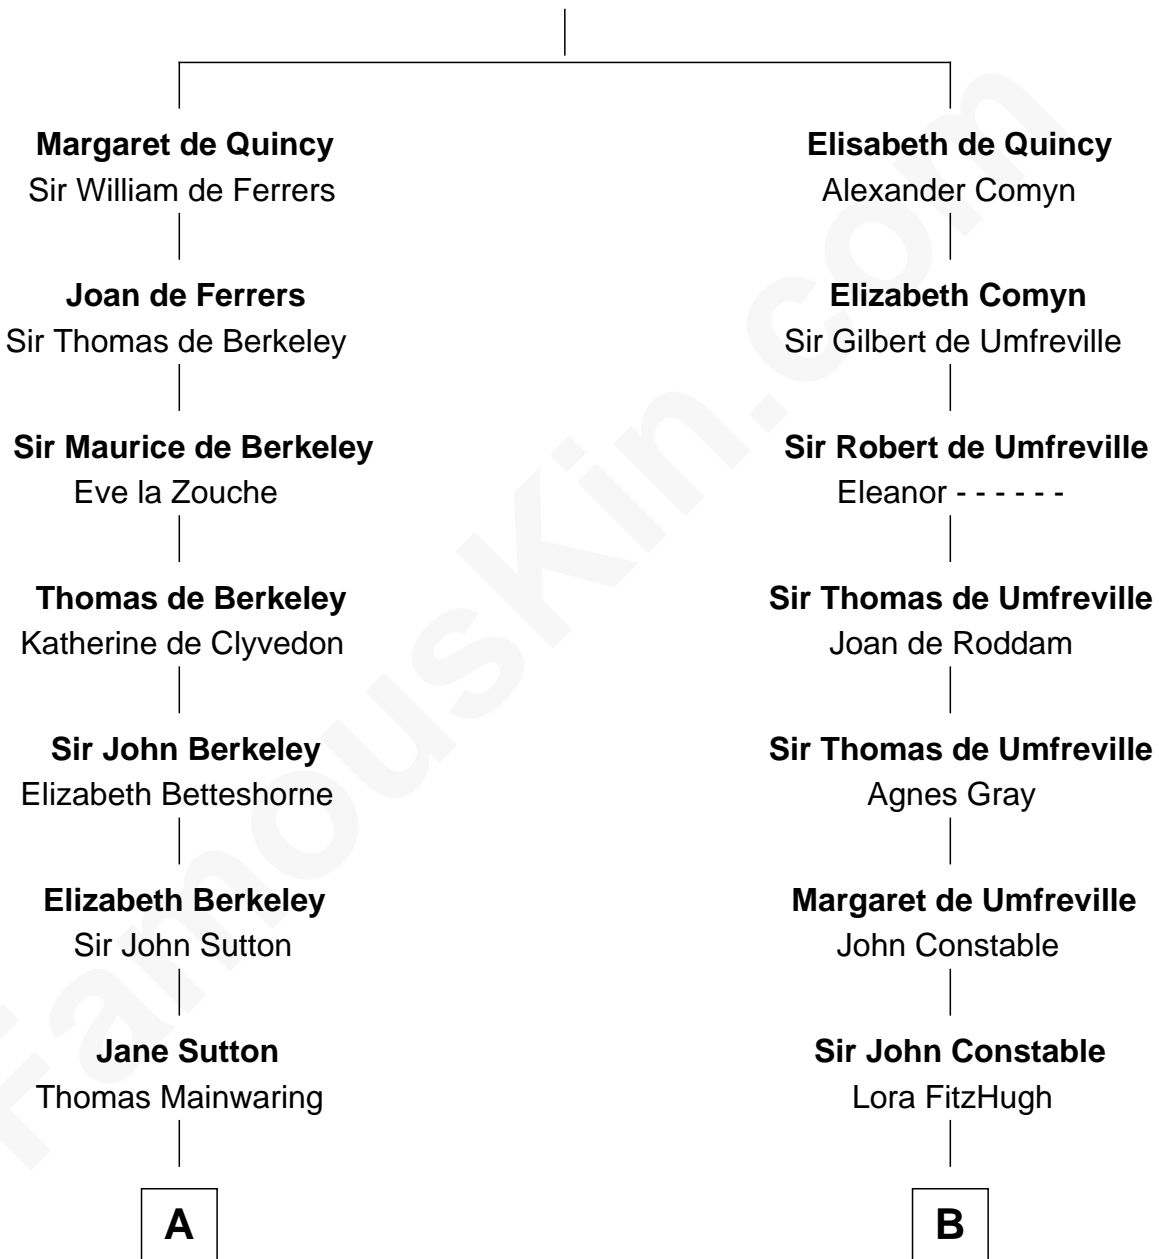

# FamousKin.com Relationship Chart of

**Robert Abell**

(c1605 - 1663) Great Migration Immigrant 1630

11th cousin 10 times removed of

**Judy Garland**

Singer and Movie Actress

**Sir Roger de Quincy**

Helen of Galloway

**C**

**Richard Baugh**

Elizabeth Pepper Harwell

**John Aldridge Baugh**

Mary Ann Marable

**Elizabeth Baugh**

William Tecumseh Gumm

**Francis Avent Gumm**

Ethel Marian Milne

**Judy Garland**

*Singer and Movie Actress*

FamousKin.com