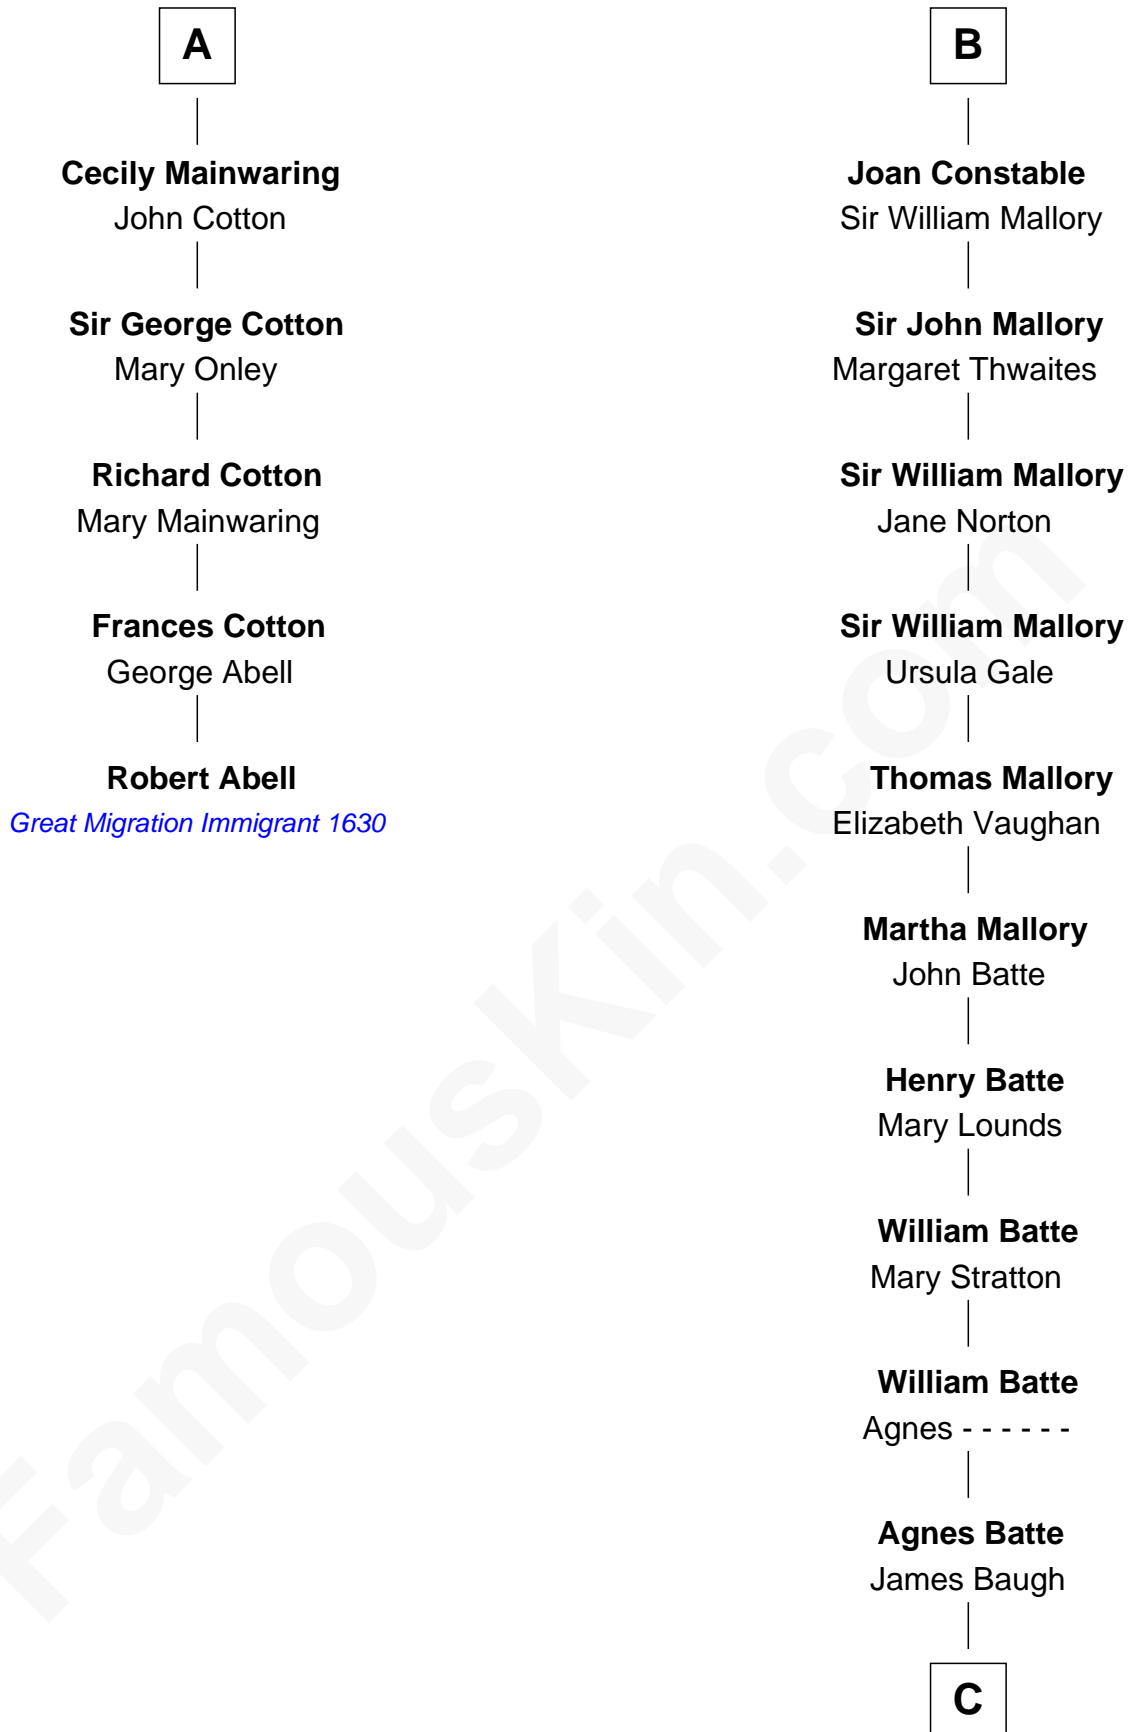

# FamousKin.com Relationship Chart of

**Robert Abell**

(c1605 - 1663) Great Migration Immigrant 1630

11th cousin 10 times removed of

**Judy Garland**

Singer and Movie Actress

**Sir Roger de Quincy**

Helen of Galloway

**C**

**Richard Baugh**

Elizabeth Pepper Harwell

**John Aldridge Baugh**

Mary Ann Marable

**Elizabeth Baugh**

William Tecumseh Gumm

**Francis Avent Gumm**