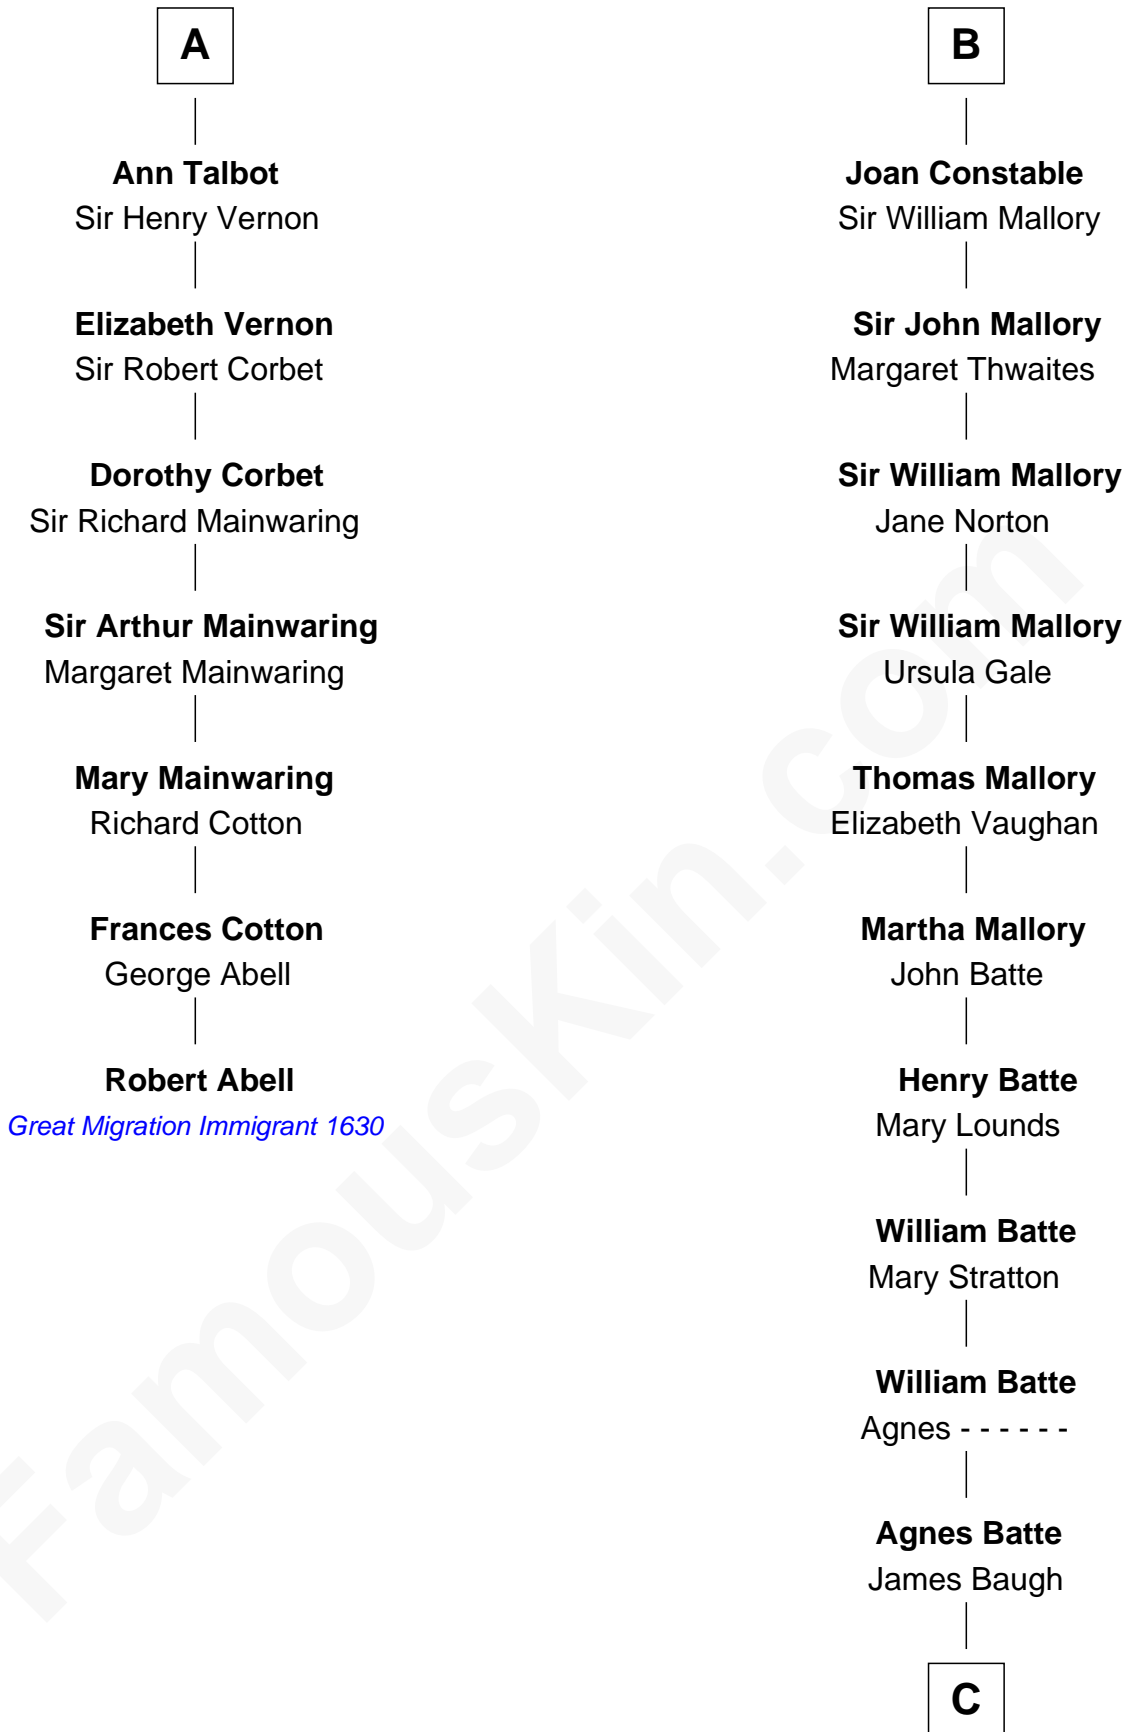

FamousKin.com Relationship Chart of

Robert Abell

(c1605 - 1663) Great Migration Immigrant 1630

13th cousin 8 times removed of

Judy Garland

Singer and Movie Actress

Sir William de Ros

Lucy FitzPiers

C

Richard Baugh

Elizabeth Pepper Harwell

John Aldridge Baugh

Mary Ann Marable

Elizabeth Baugh

William Tecumseh Gumm

Francis Avent Gumm