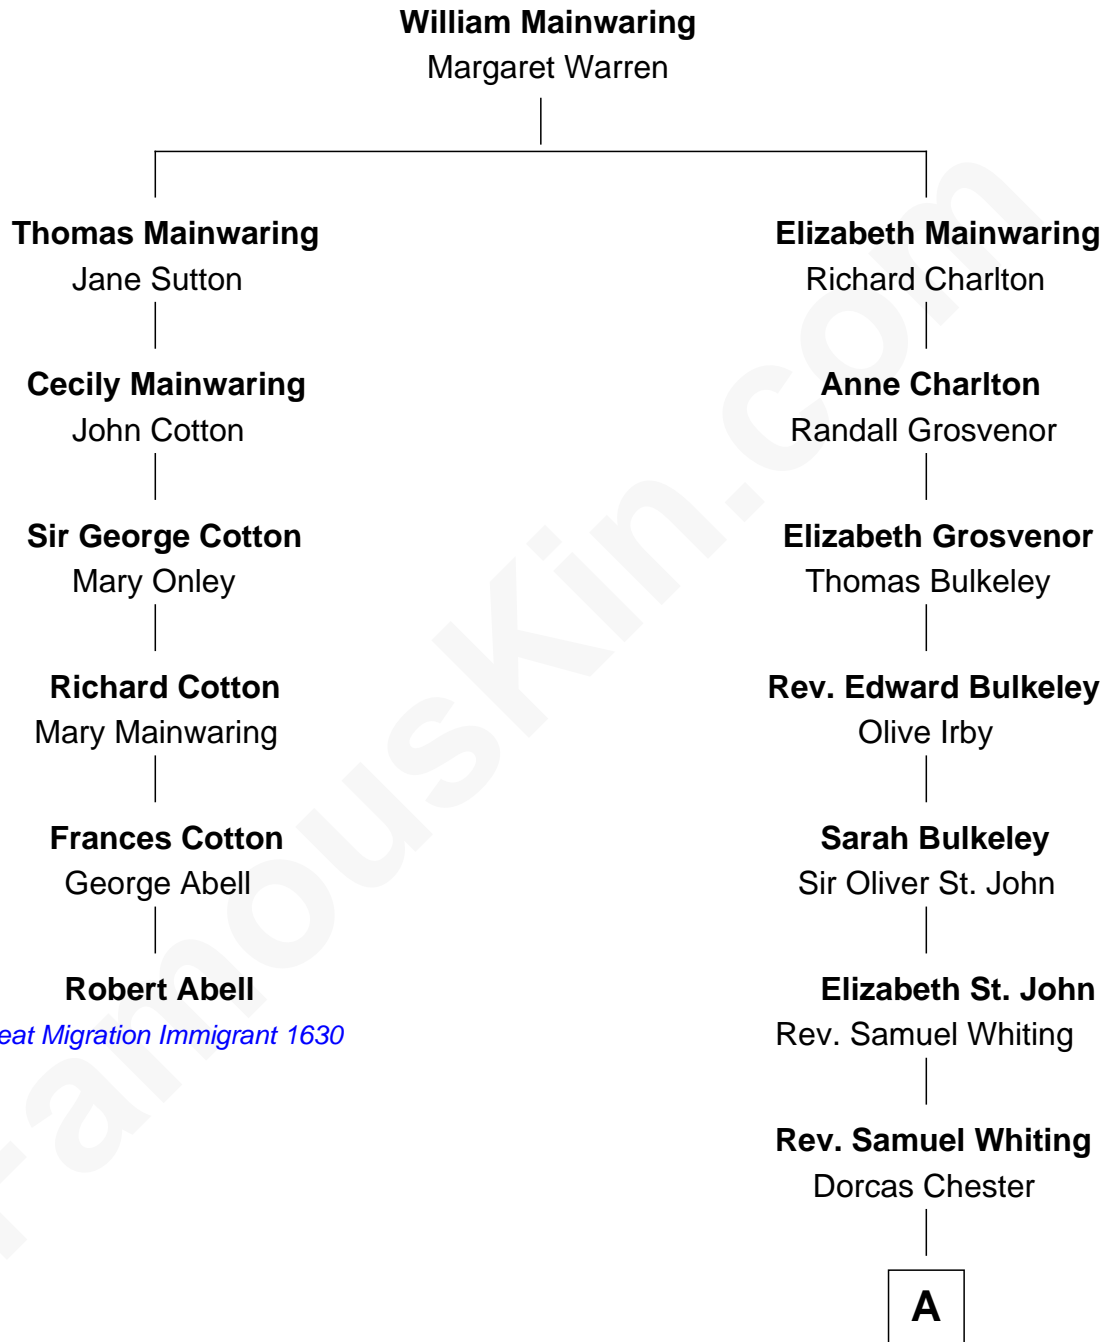

FamousKin.com Relationship Chart of

Robert Abell

(c1605 - 1663) *Great Migration Immigrant 1630*

5th cousin 10 times removed of

Bette Davis

Movie Actress

A

Oliver Whiting

Anna Danforth

John Whiting

Dorcas Hunt

Dorcas Whiting

Dr. William Worcester

Dorothy Worcester

James Bailey

Benjamin W. Bailey

Latta Hopkins

Harriet Jane Bailey

Charles Otis Thompson

Harriet Eugenia Thompson

William Aaron Favor

Ruth Augusta Favor

Harlow Morrell Davis

Bette Davis