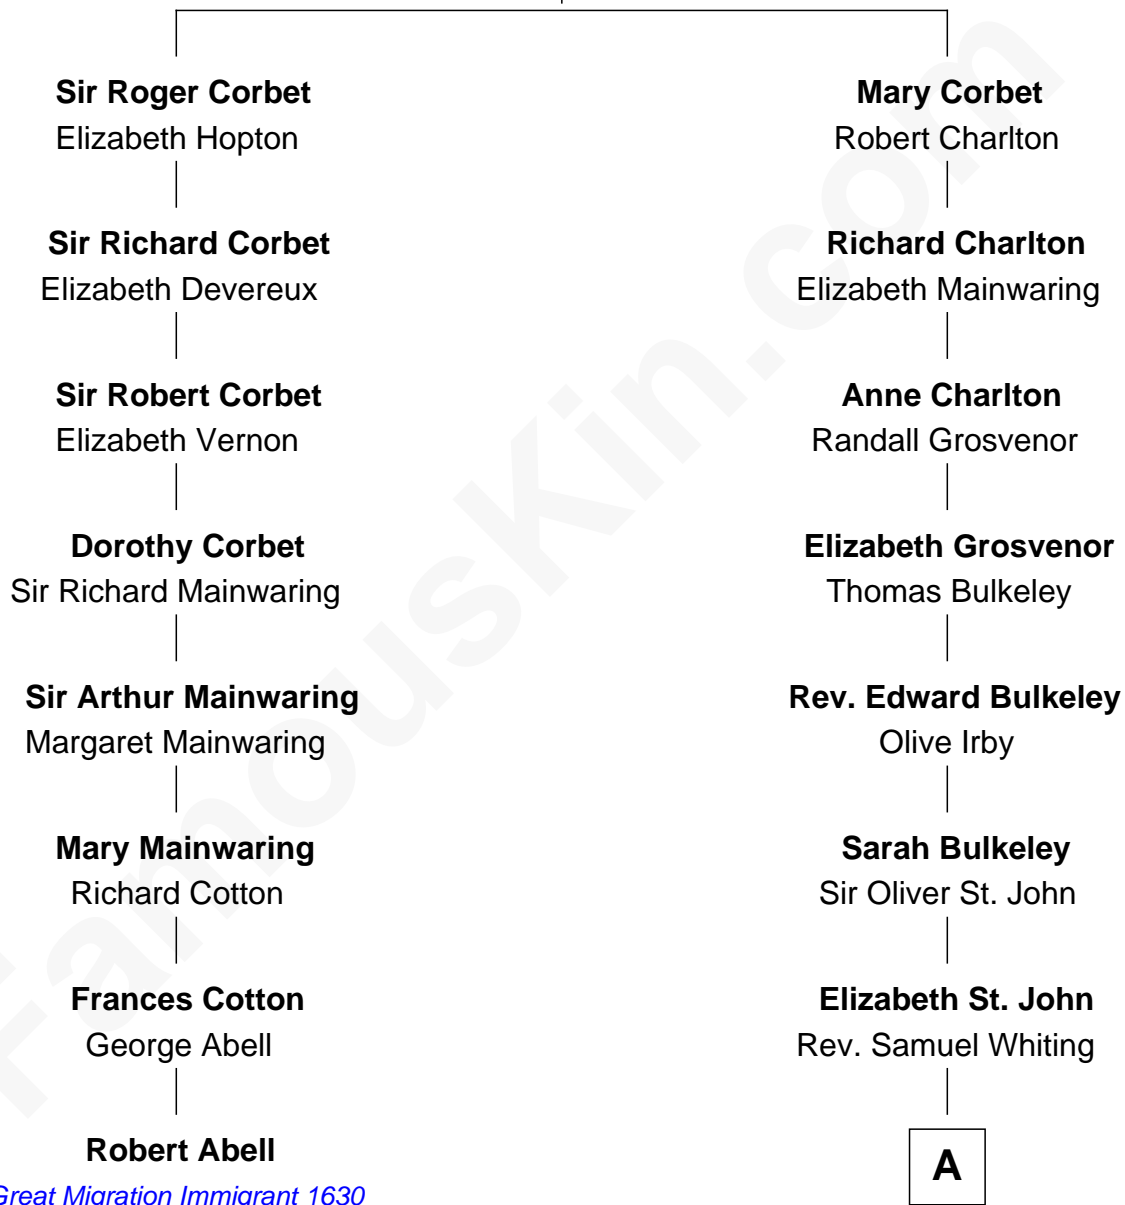

FamousKin.com Relationship Chart of

Robert Abell

(c1605 - 1663) *Great Migration Immigrant 1630*

7th cousin 9 times removed of

Bette Davis

Movie Actress

Sir Robert Corbet

Margaret - - - - -

Dr. William Worcester

Dorothy Worcester

James Bailey

Benjamin W. Bailey

Latta Hopkins

Harriet Jane Bailey

Charles Otis Thompson

Harriet Eugenia Thompson