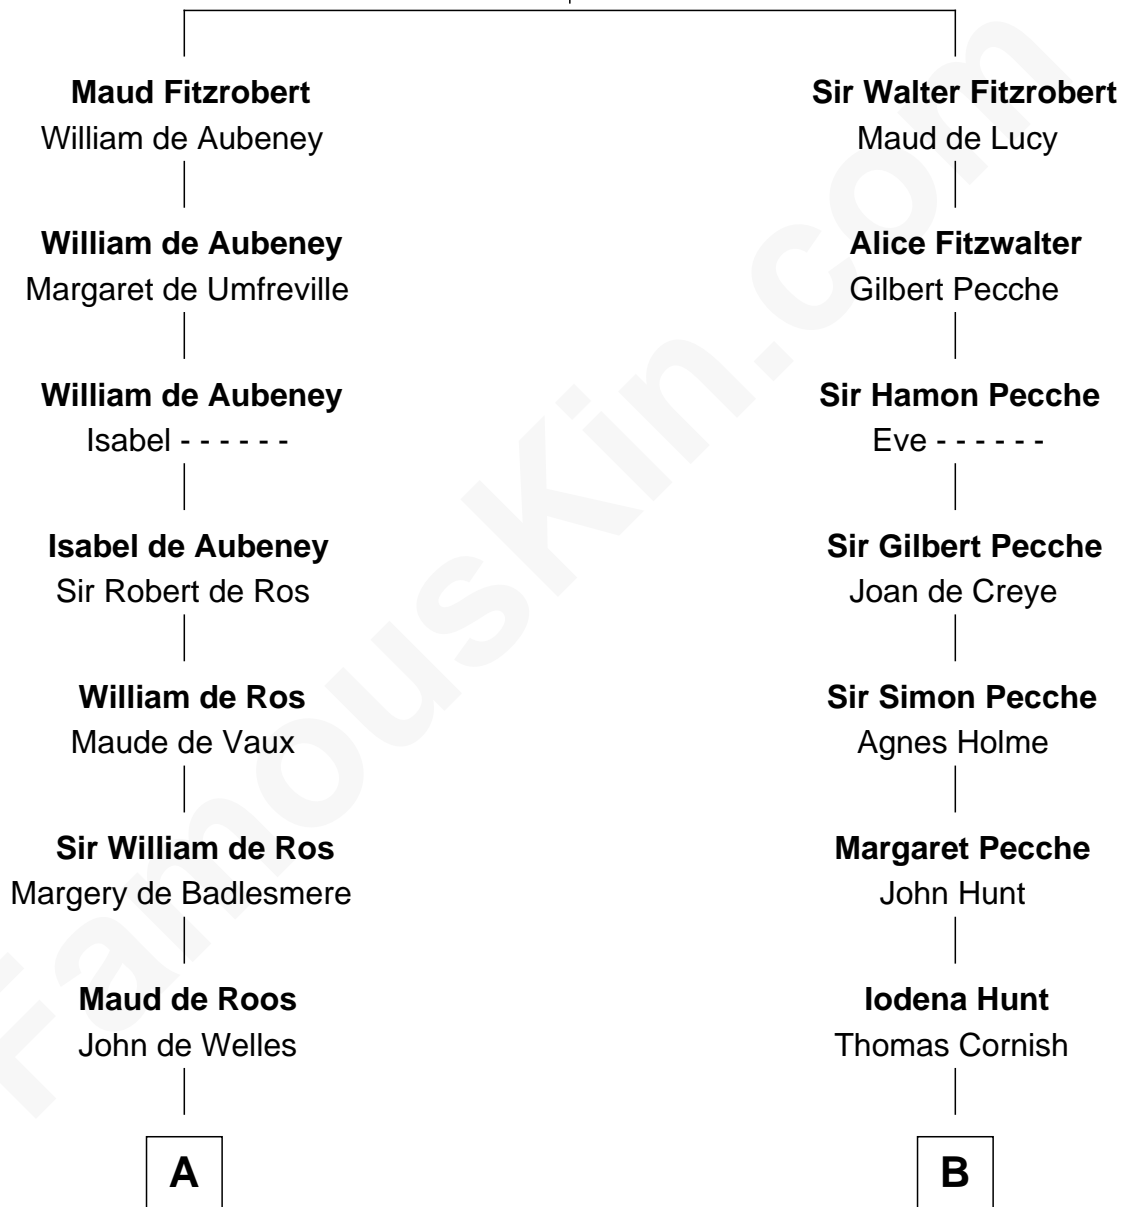

## Relationship Chart of

### Robert Abell

(c1605 - 1663) Great Migration Immigrant 1630

16th cousin 4 times removed of

### Eliphalet Remington

Founder of Remington Arms Company

**Robert Fitzrichard**

Maud de St. Liz

**C**

**Sarah Welles**  
Jonathan Robbins

**Sarah Robbins**  
Elisha Kilbourn

**Elizabeth Kilbourn**  
Eliphalet Remington