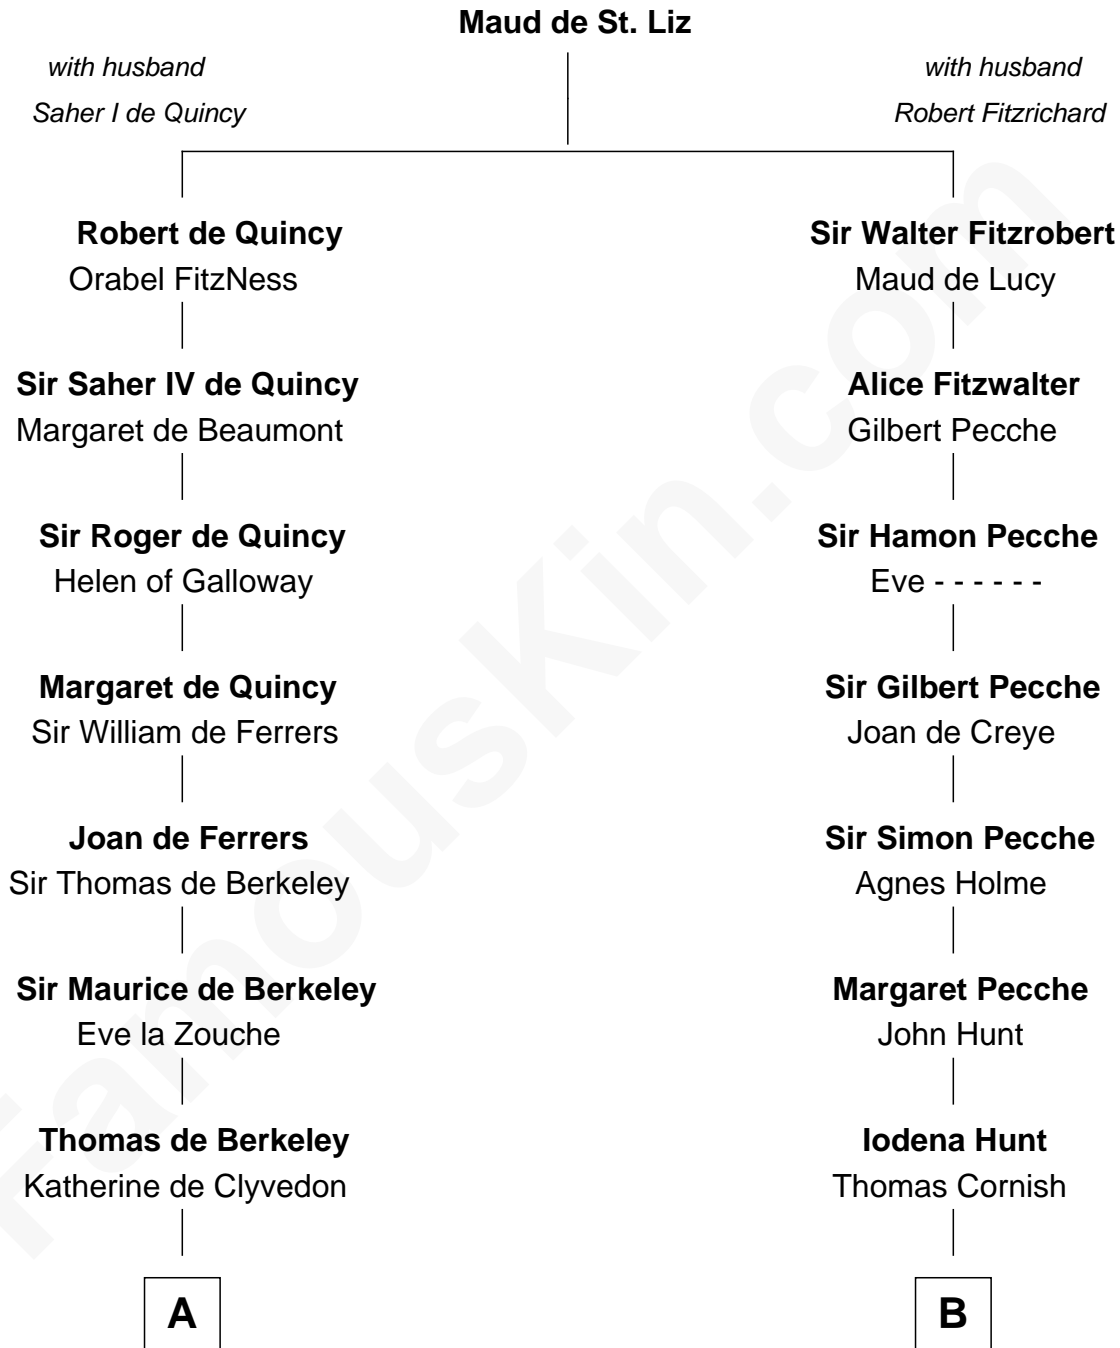

# FamousKin.com Relationship Chart of Robert Abell

(c1605 - 1663) Great Migration Immigrant 1630

14th cousin 6 times removed of

## Eliphalet Remington

Founder of Remington Arms Company

**C**

**Sarah Welles**  
Jonathan Robbins

**Sarah Robbins**  
Elisha Kilbourn

**Elizabeth Kilbourn**  
Eliphalet Remington

**Eliphalet Remington**  
*Founder of Remington Arms Company*