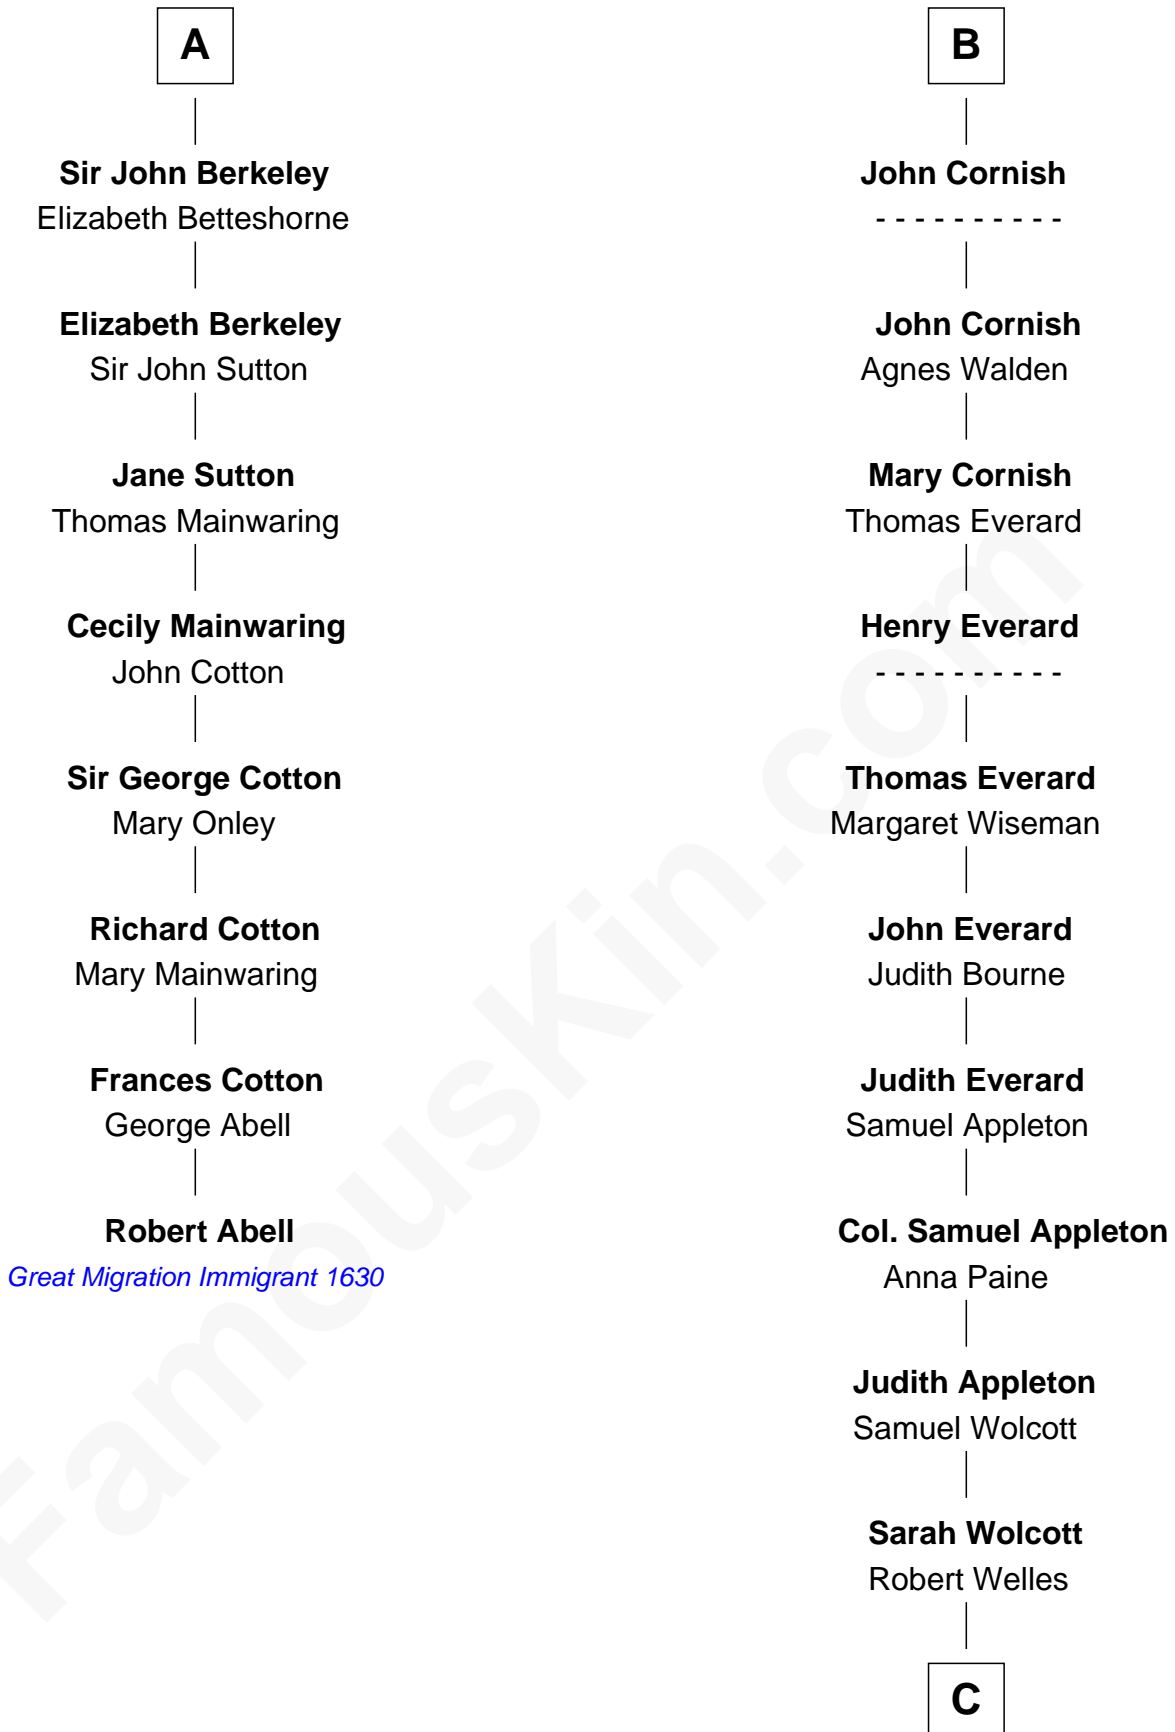

# FamousKin.com Relationship Chart of Robert Abell

(c1605 - 1663) Great Migration Immigrant 1630

14th cousin 6 times removed of

## Eliphalet Remington

Founder of Remington Arms Company

**C**

**Sarah Welles**  
Jonathan Robbins

**Sarah Robbins**  
Elisha Kilbourn

**Elizabeth Kilbourn**  
Eliphalet Remington

**Eliphalet Remington**  
*Founder of Remington Arms Company*