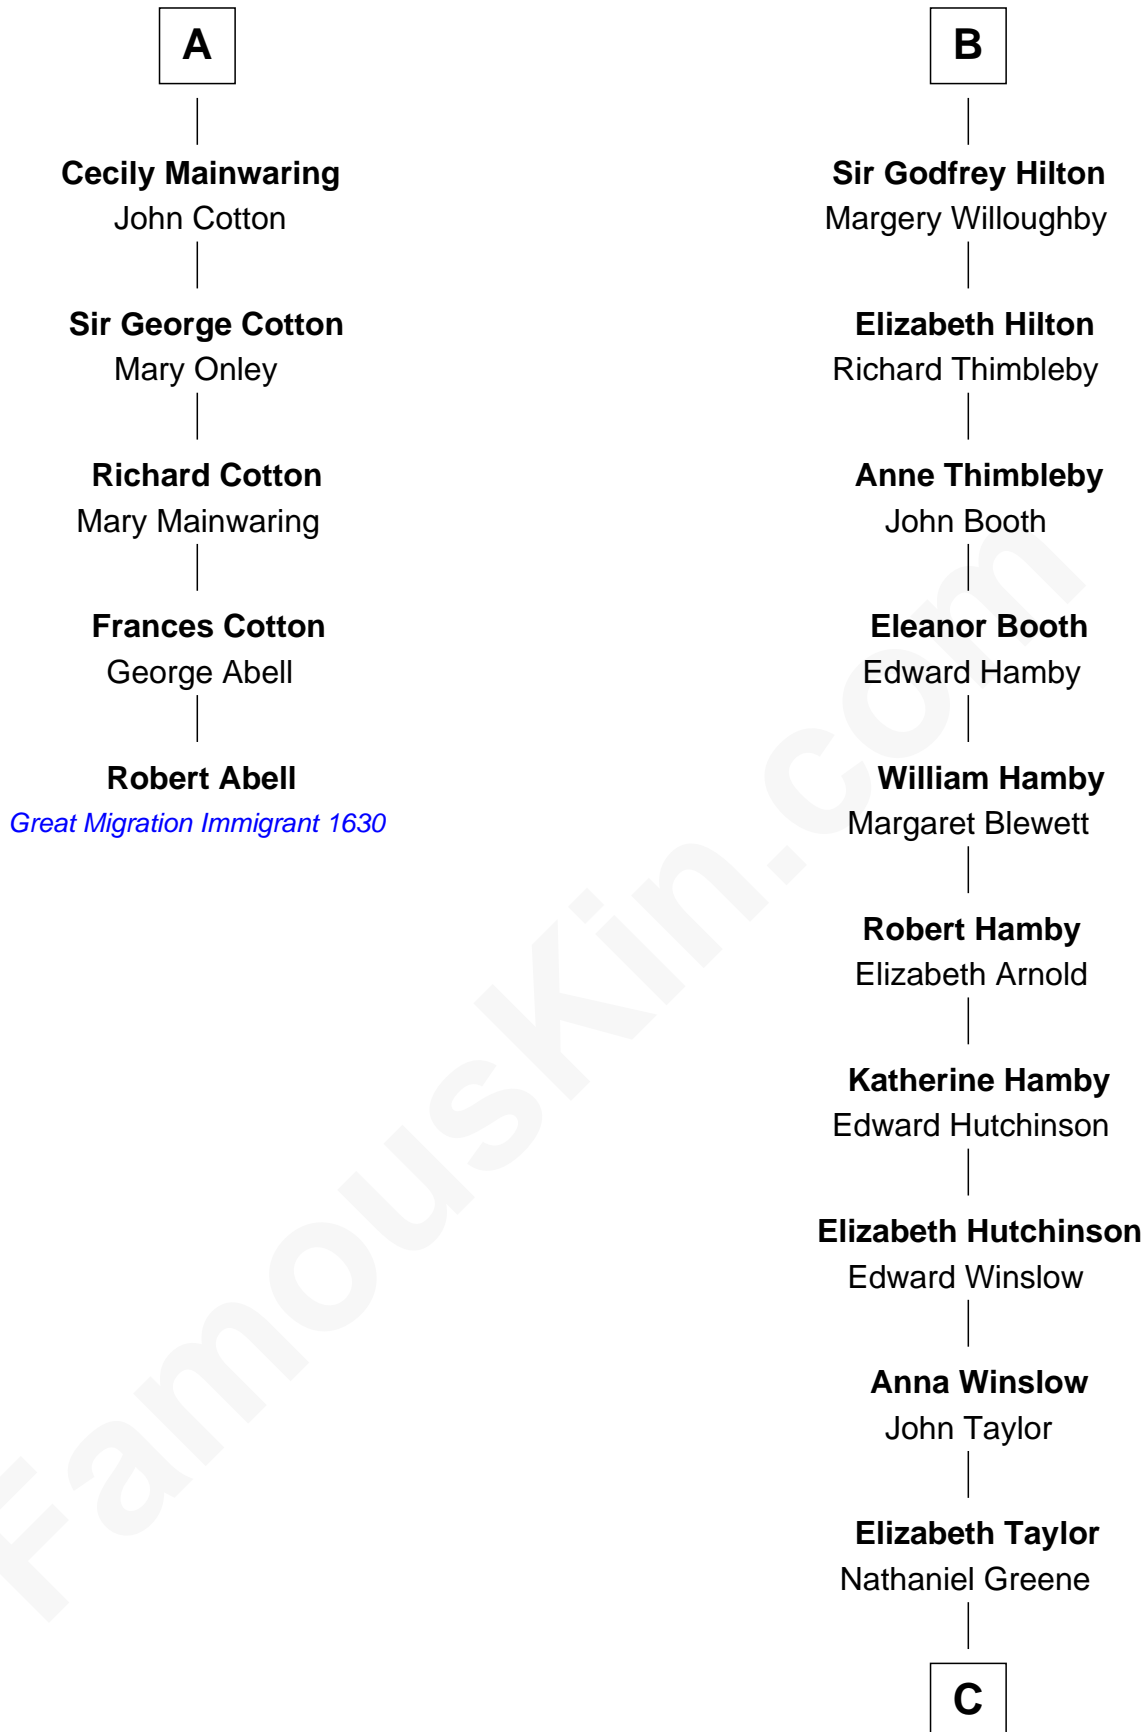

## Relationship Chart of

### Robert Abell

(c1605 - 1663) Great Migration Immigrant 1630

11th cousin 9 times removed of

### Lucretia (Rudolph) Garfield

First Lady of President James Garfield

**Sir Roger de Quincy**  
Helen of Galloway

**C**

**John Greene**

Azubah Ward

**Lucretia Greene**

Elijah Mason

**Arabella Greene Mason**

Zebulon Rudolph

**Lucretia (Rudolph) Garfield**

*First Lady of James Garfield*