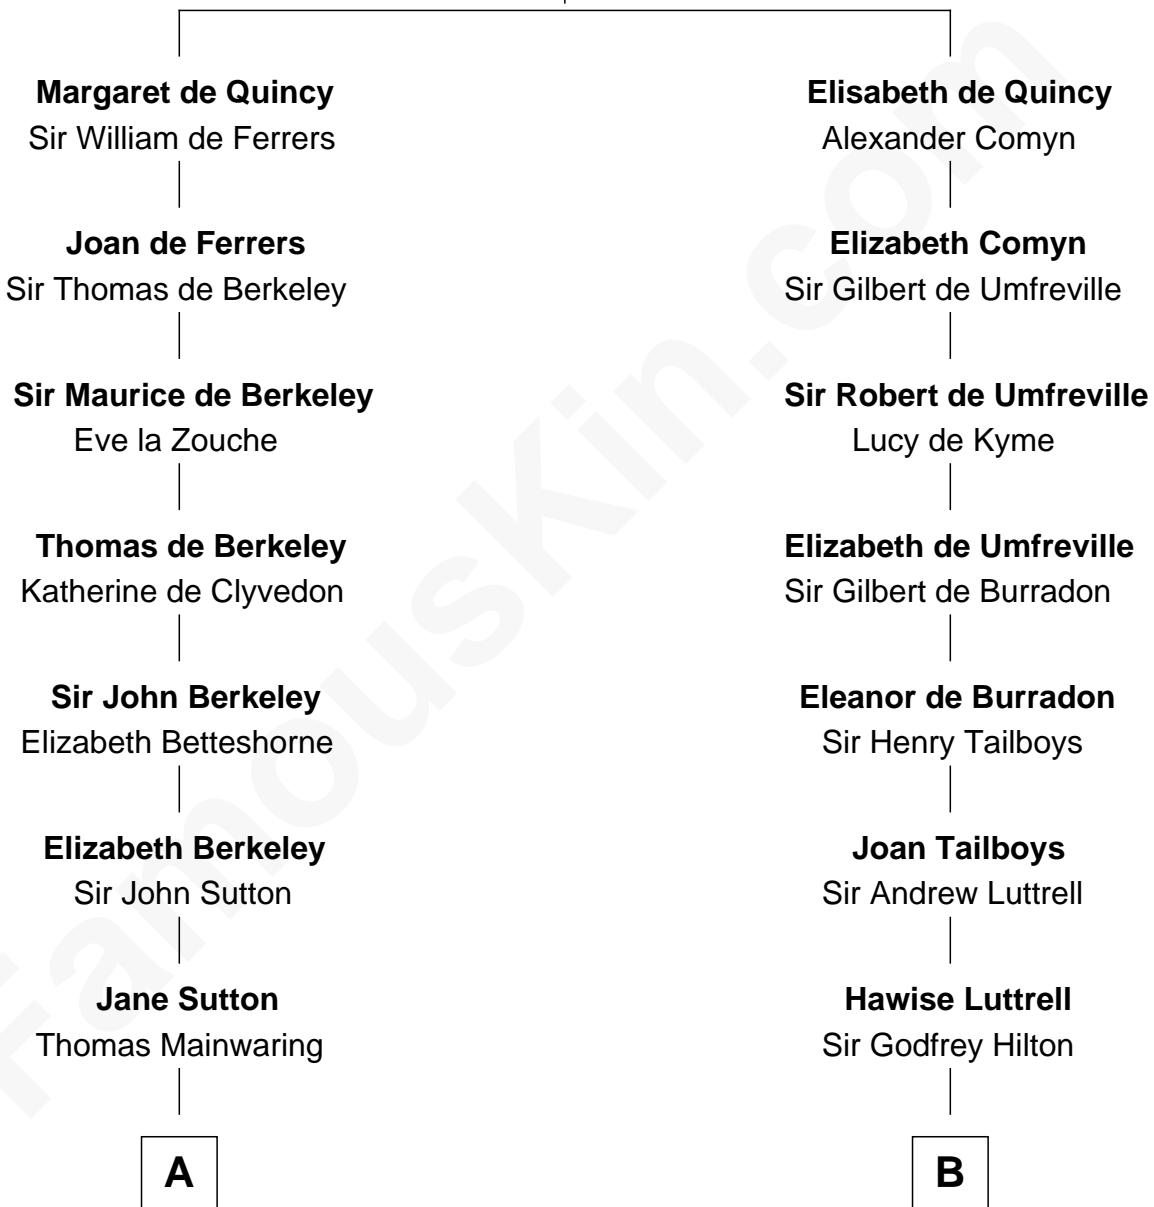

## Relationship Chart of

### Robert Abell

(c1605 - 1663) Great Migration Immigrant 1630

11th cousin 9 times removed of

### Lucretia (Rudolph) Garfield

First Lady of President James Garfield

**Sir Roger de Quincy**  
Helen of Galloway

**C**

**John Greene**

Azubah Ward

**Lucretia Greene**

Elijah Mason