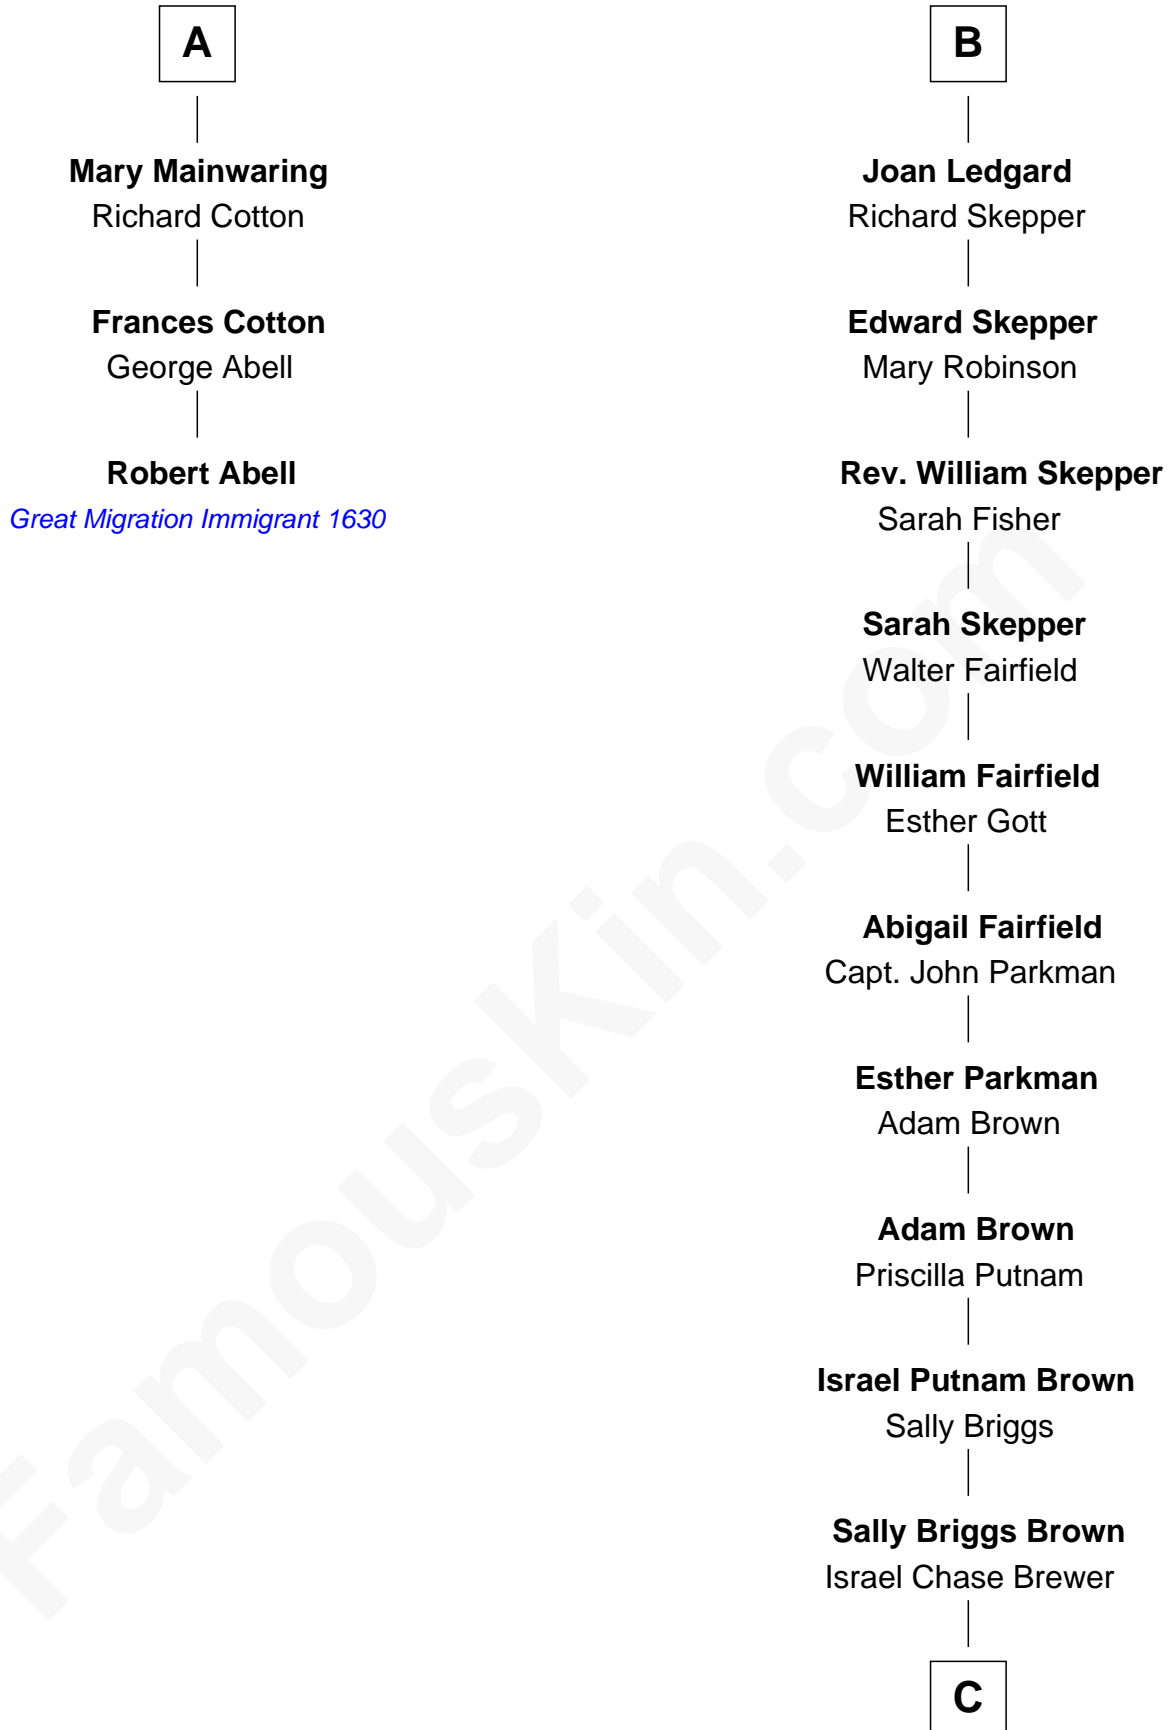

FamousKin.com

Relationship Chart of

Robert Abell

(c1605 - 1663) Great Migration Immigrant 1630

9th cousin 10 times removed of

Calvin Coolidge
30th U.S. President

Sir Thomas de Beauchamp
Katherine de Mortimer

Sir William Beauchamp

Joan Fitzalan

Joan Beauchamp

James Butler

Elizabeth Butler

John Talbot

Ann Talbot

Sir Henry Vernon

Elizabeth Vernon

Sir Robert Corbet

Dorothy Corbet

Sir Richard Mainwaring

Sir Arthur Mainwaring

Margaret Mainwaring

A

Philippa de Beauchamp

Sir Robert Hildyard

Sir Piers Hildyard

Joan de la See

Isabel Hildyard

Ralph Legard

B

C

—
Sarah Almeda Brewer
Calvin Galusha Coolidge