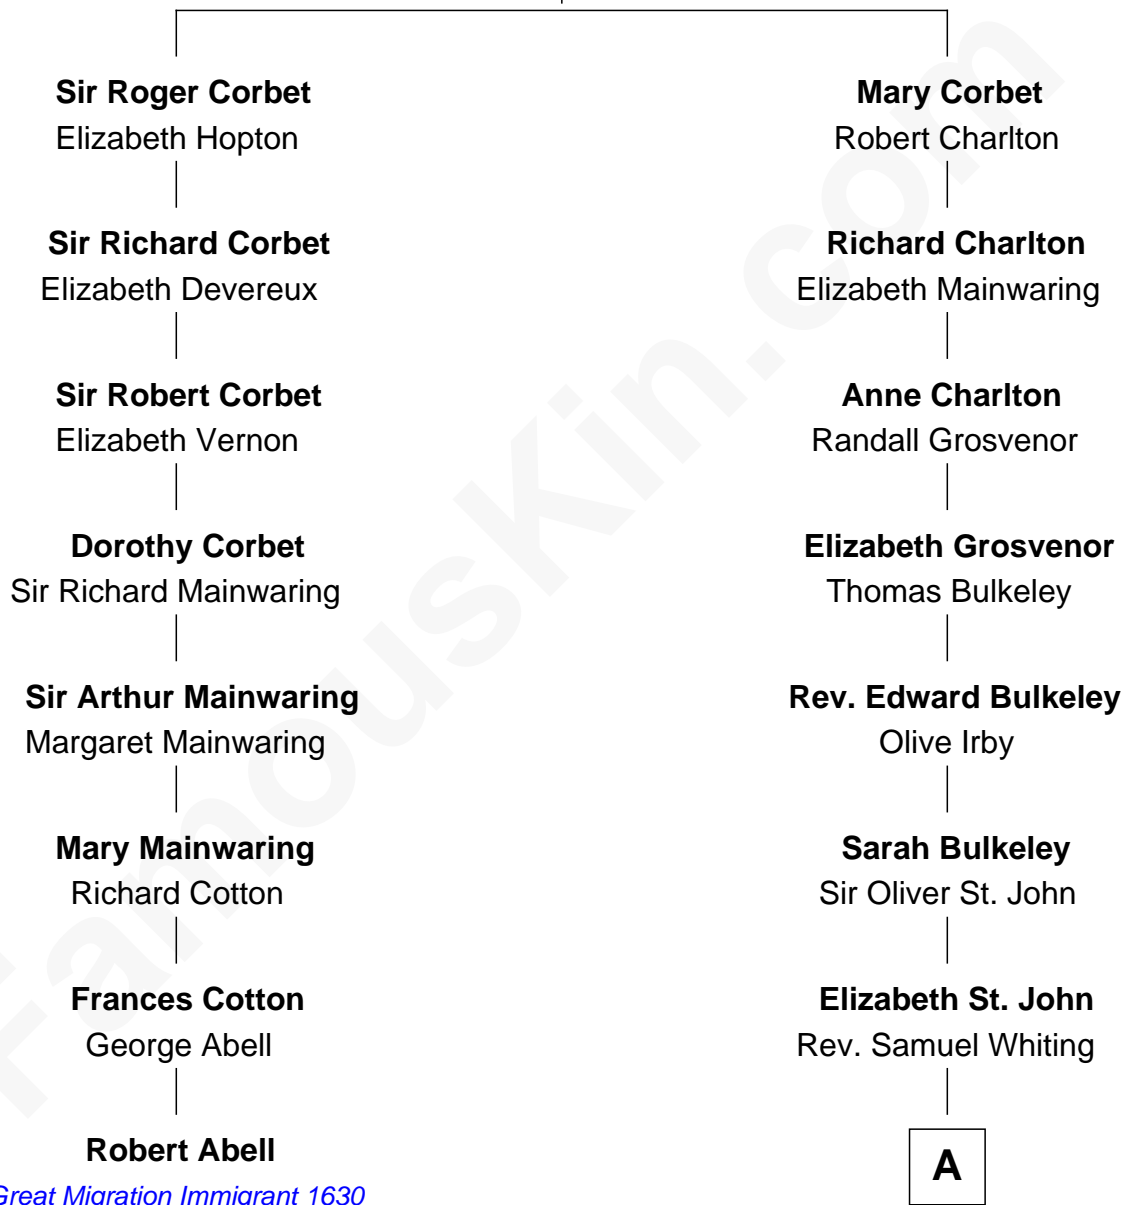

FamousKin.com Relationship Chart of

Robert Abell

(c1605 - 1663) *Great Migration Immigrant 1630*

7th cousin 8 times removed of

Calvin Coolidge

30th U.S. President

Sir Robert Corbet

Margaret - - - - -