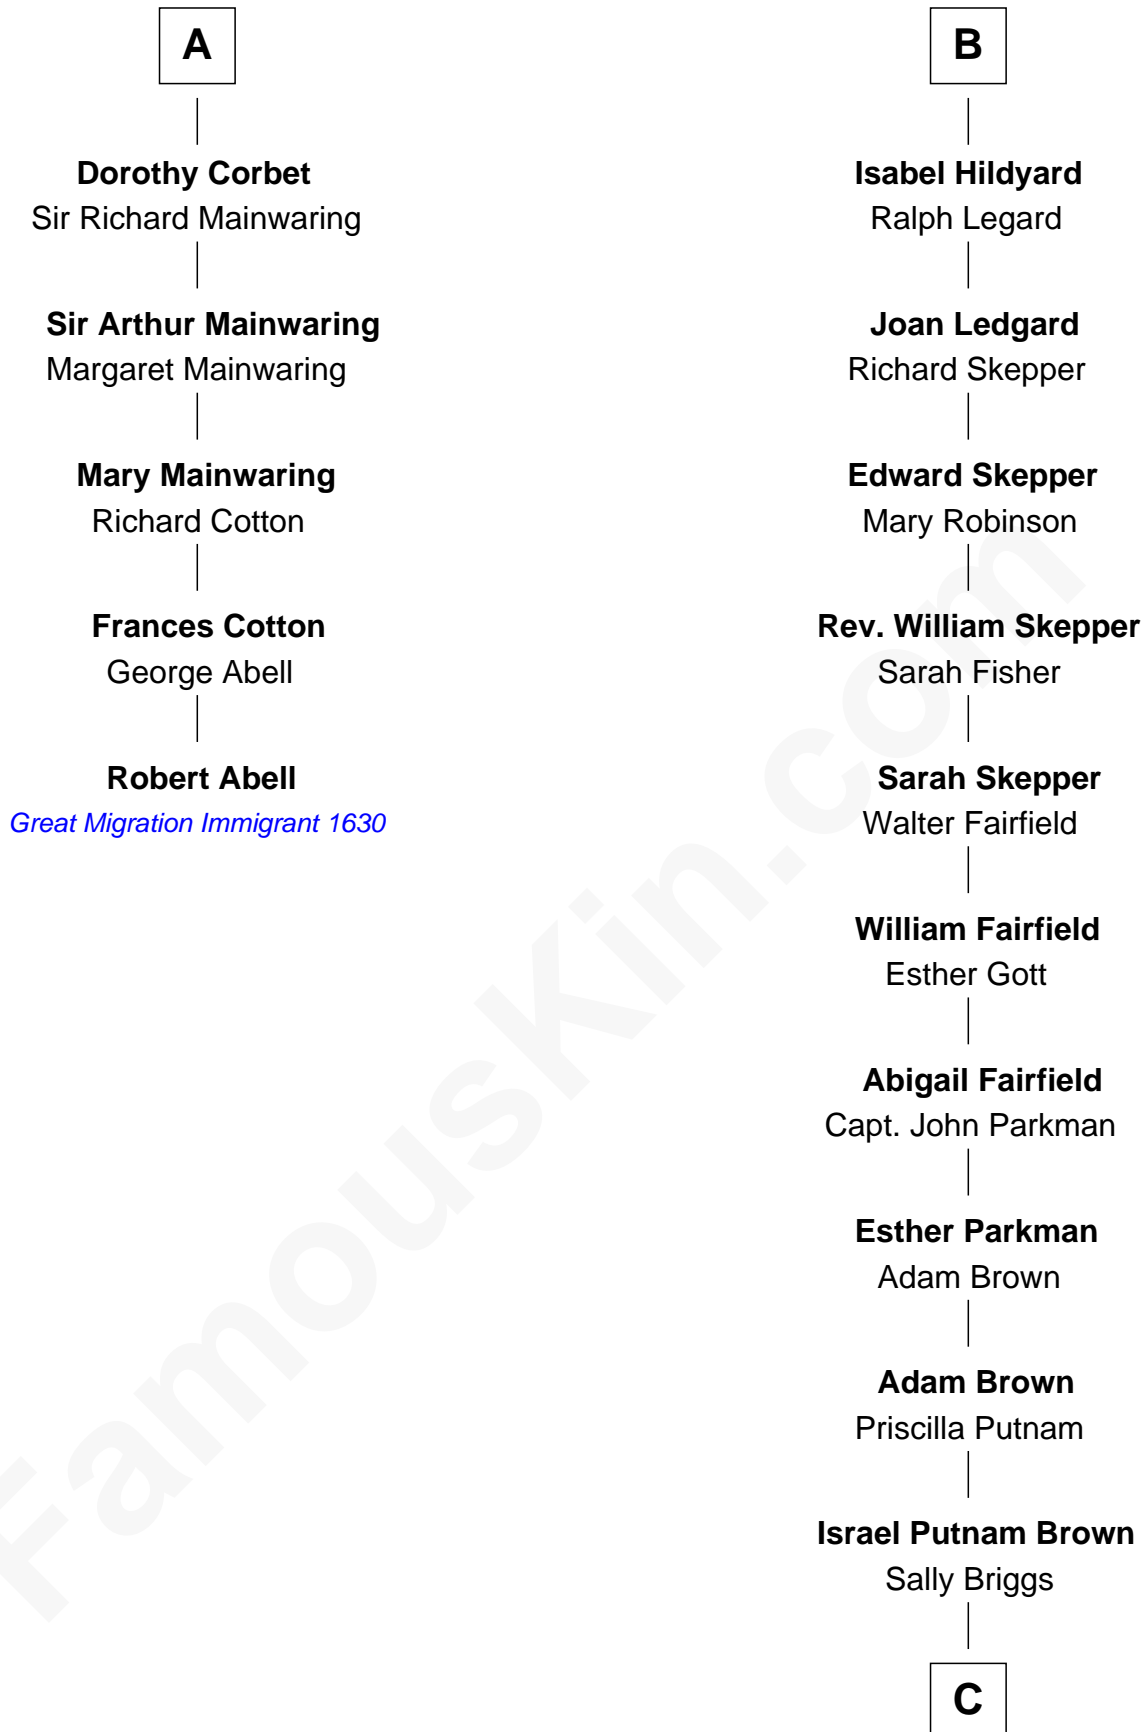

# FamousKin.com Relationship Chart of

**Robert Abell**

(c1605 - 1663) Great Migration Immigrant 1630

11th cousin 9 times removed of

**Calvin Coolidge**

30th U.S. President

**Henry Plantagenet**

Maud de Chaworth

**C**

**Sally Briggs Brown**

Israel Chase Brewer

**Sarah Almeda Brewer**

Calvin Galusha Coolidge

**Col. John Calvin Coolidge**

Victoria Josephine Moor

**Calvin Coolidge**

*30th U.S. President*

FamousKin.com