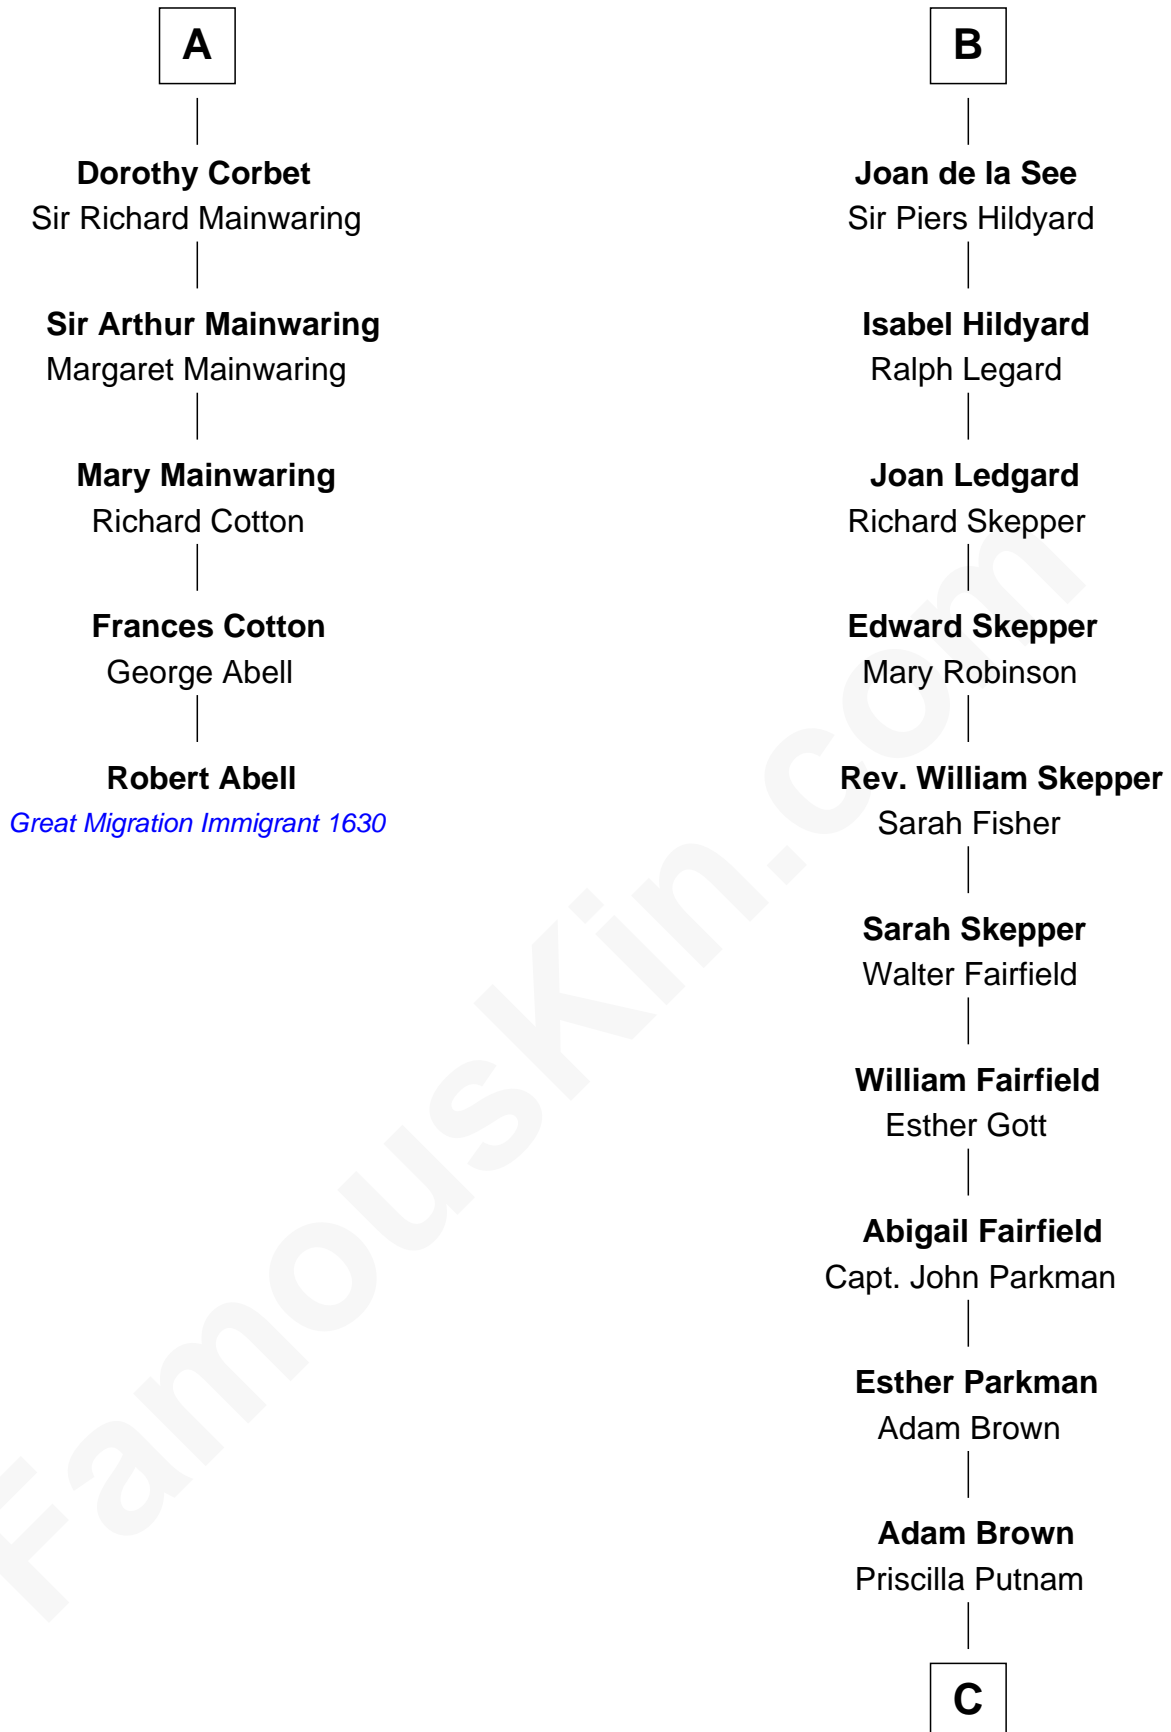

# FamousKin.com Relationship Chart of

**Robert Abell**

(c1605 - 1663) Great Migration Immigrant 1630

11th cousin 10 times removed of

**Calvin Coolidge**

30th U.S. President

**William de Ros**  
Maude de Vaux

**Sir William de Ros**  
Margery de Badlesmere

**Maud de Roos**  
John de Welles

**Anne de Welles**  
James Butler

**James Butler**  
Joan Beauchamp

**Elizabeth Butler**  
John Talbot

**Ann Talbot**  
Sir Henry Vernon

**Elizabeth Vernon**  
Sir Robert Corbet

**A**

**Agnes de Ros**  
Pain de Tibetot

**Sir John de Tibetot**  
Margaret de Badlesmere

**Sir Robert de Tibetot**  
Margaret Deincourt

**Elizabeth de Tibetot**  
Sir Philip le Despencer

**Margery Despencer**  
Sir Roger Wentworth

**Sir Philip Wentworth**  
Mary Clifford

**Elizabeth Wentworth**  
Sir Martin de la See

**B**

**C**

|  
**Israel Putnam Brown**

Sally Briggs

|  
**Sally Briggs Brown**