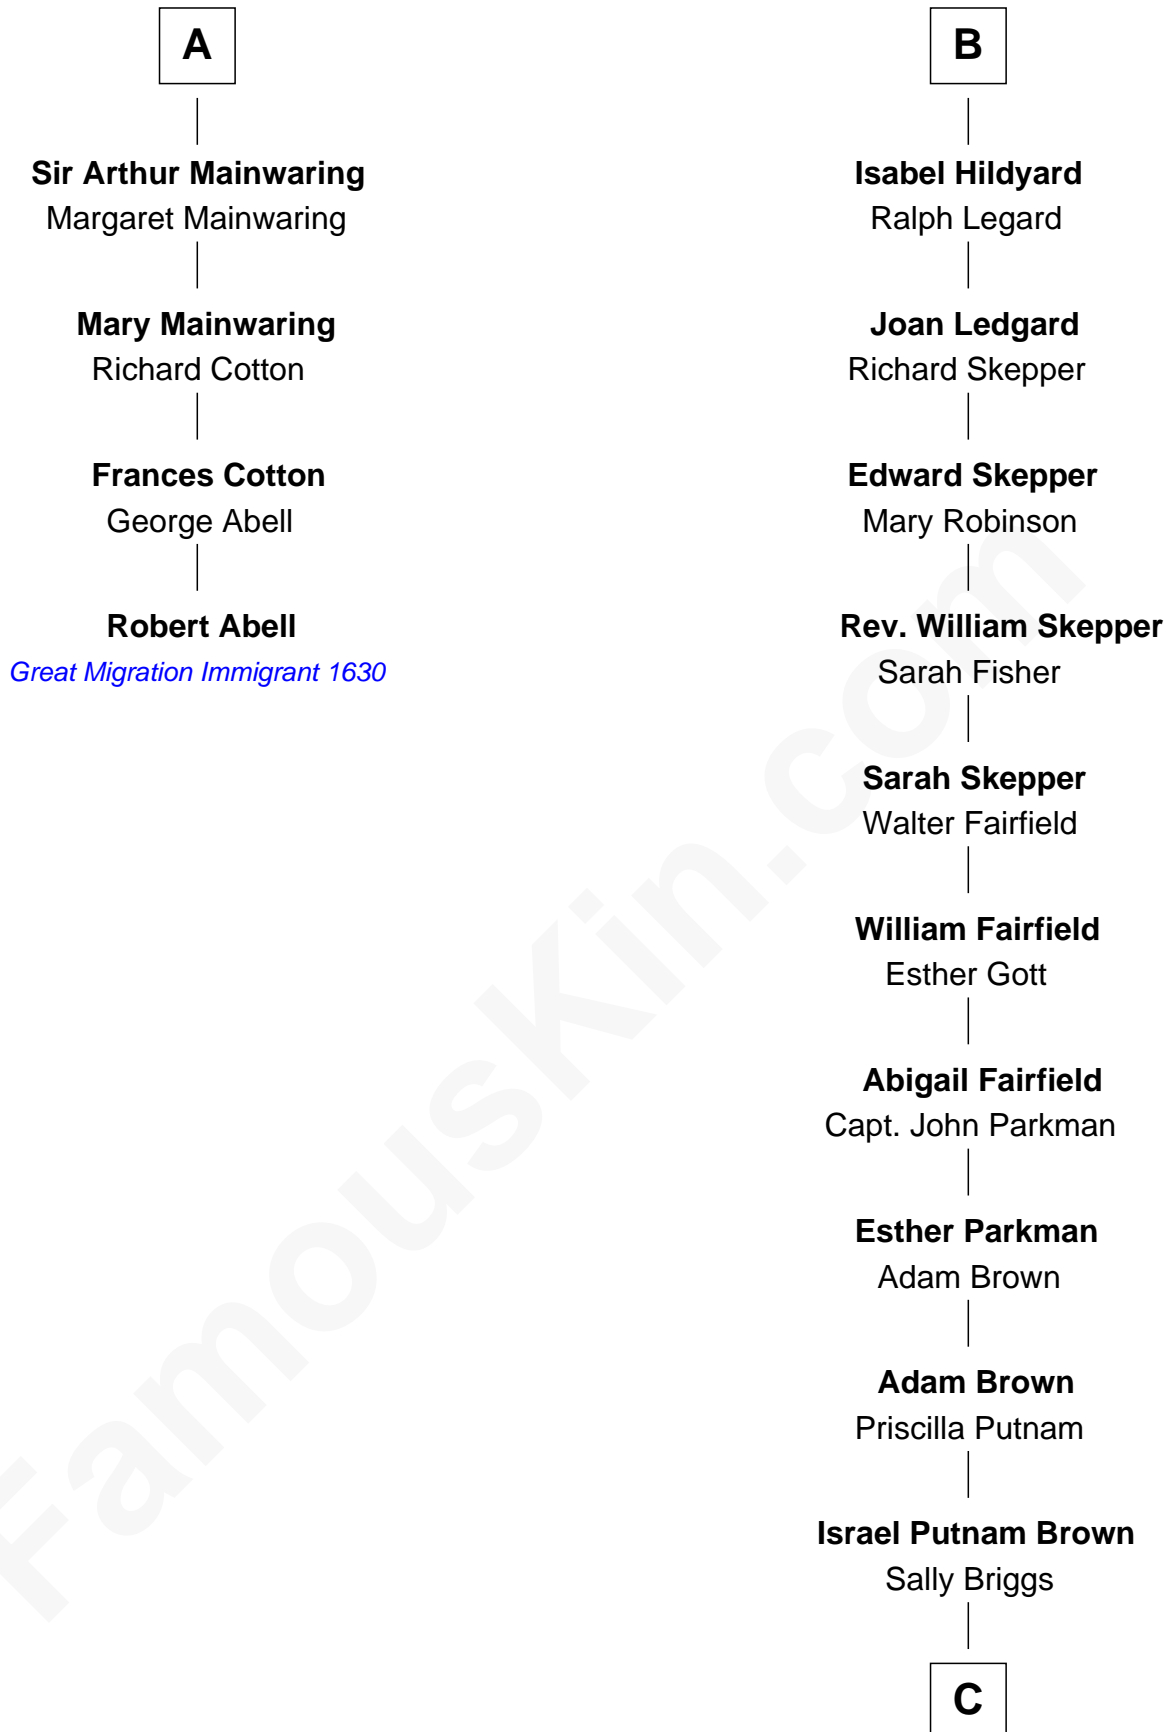

## Relationship Chart of

### Robert Abell

(c1605 - 1663) Great Migration Immigrant 1630

10th cousin 10 times removed of

**Calvin Coolidge**  
30th U.S. President

**Elizabeth de Badlesmere**

*with husband*  
Sir William de Bohun

*with husband*  
Sir Edmund Mortimer

**C**

**Sally Briggs Brown**

Israel Chase Brewer

**Sarah Almeda Brewer**

Calvin Galusha Coolidge

**Col. John Calvin Coolidge**

Victoria Josephine Moor

**Calvin Coolidge**