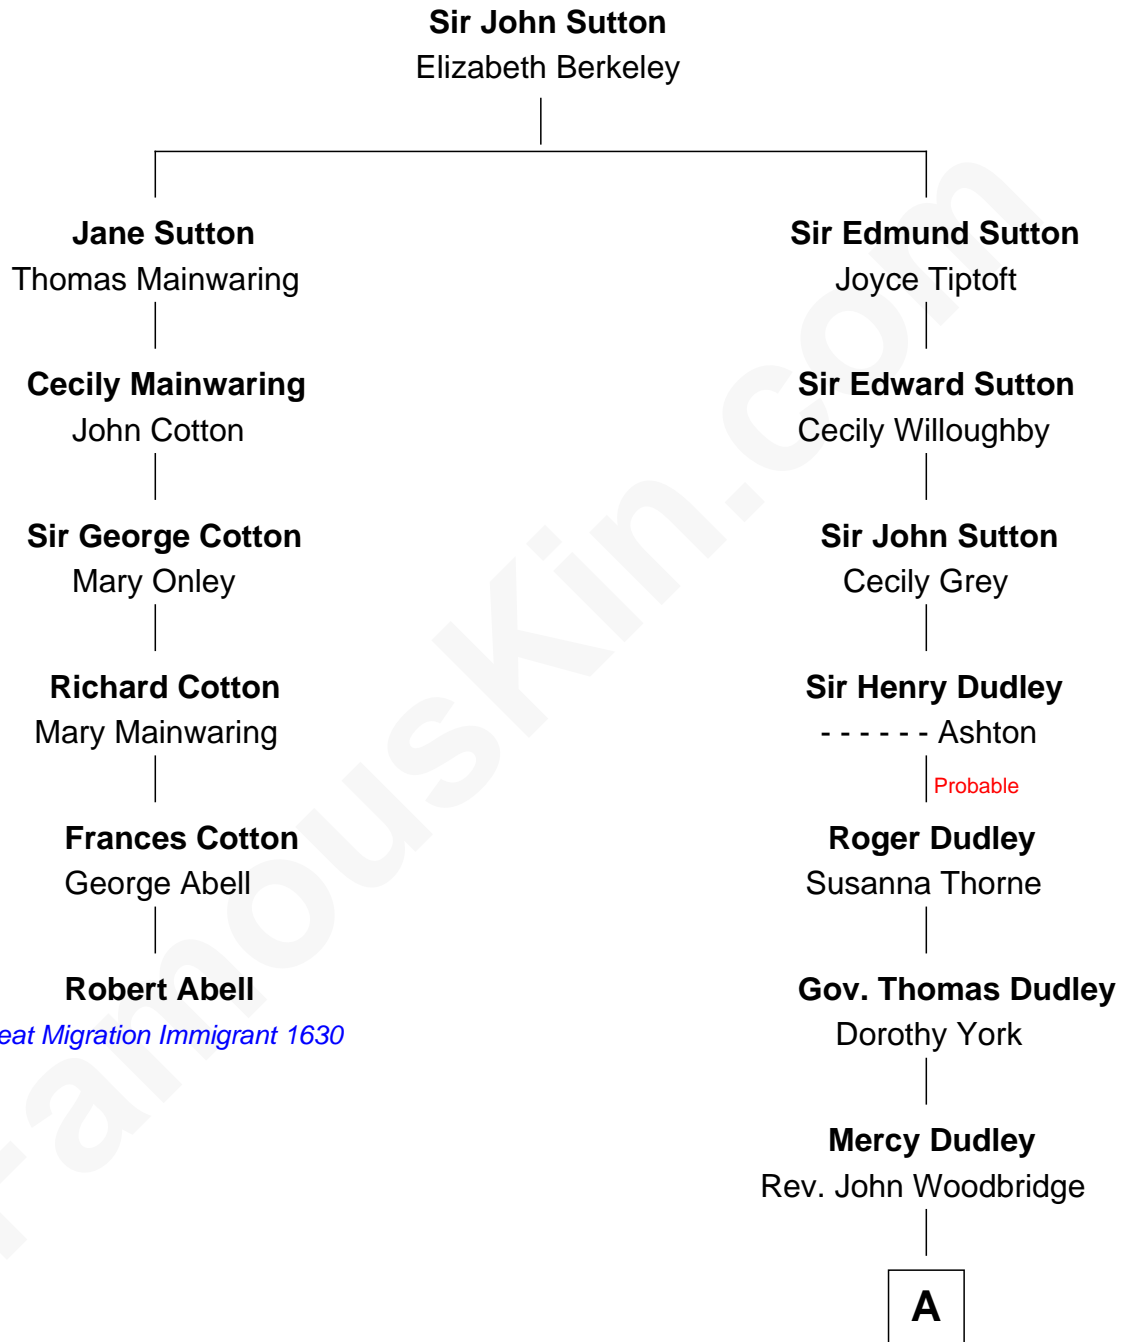

## Relationship Chart of

### Robert Abell

(c1605 - 1663) *Great Migration Immigrant 1630*

5th cousin 5 times removed of

### Bathsheba (Ruggles) Spooner

*First woman executed for murder in U.S. by non-British government*

**A**

Martha Woodbridge

Samuel Ruggles

Rev. Timothy Ruggles

Mary White

Timothy Dwight Ruggles

Bathsheba Bourne

**Bathsheba (Ruggles) Spooner**

*First Woman Executed in U.S.*